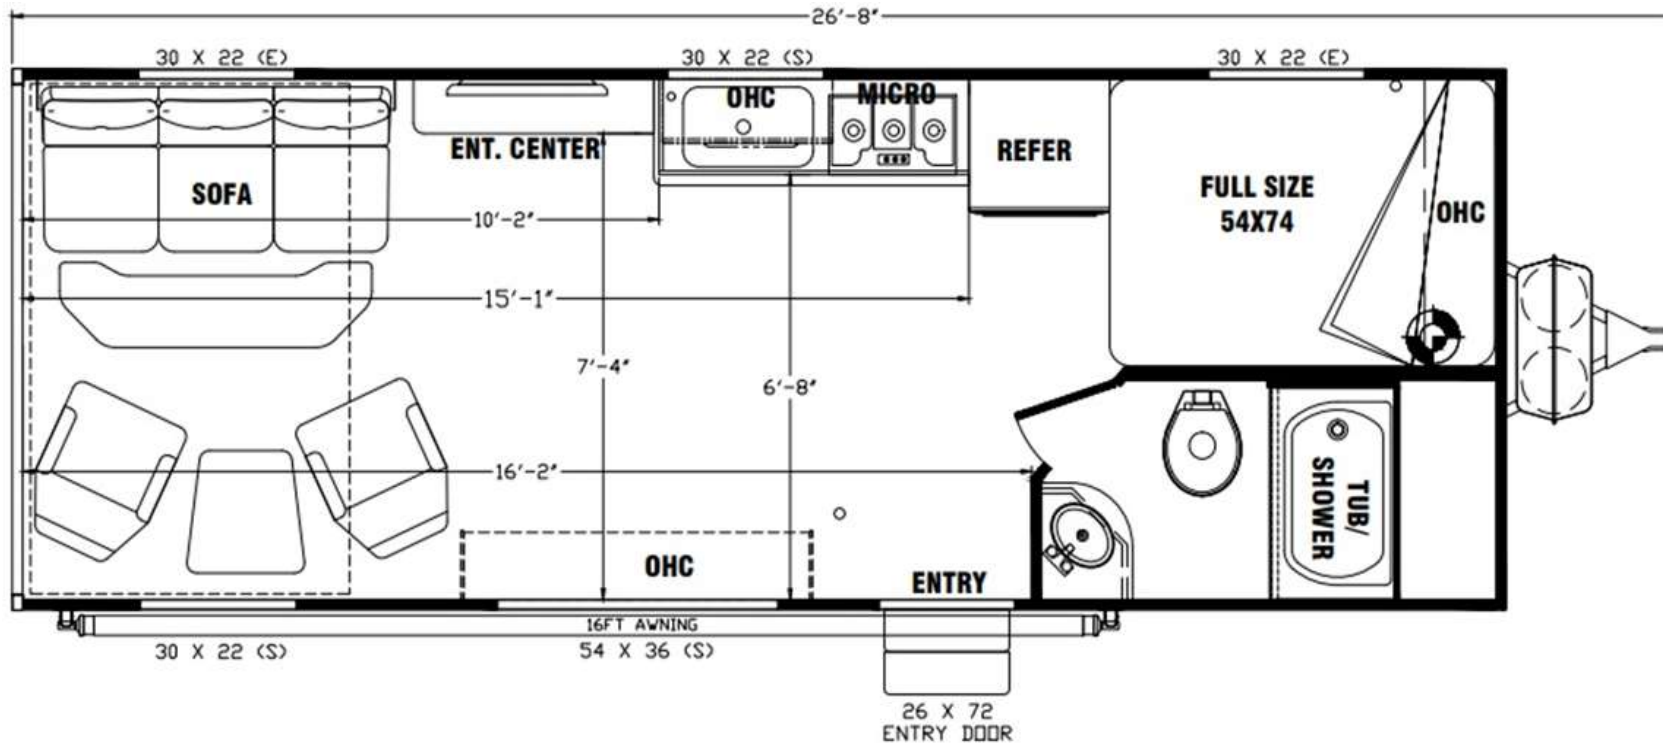

V2015SSXL Floorplan & Specs

All product data, graphics, and photography in this document were as accurate as possible at time of publication. Subsequent refinements during the model year may be evident in the actual product. Genesis Supreme reserves the right to change colors, material, equipment and specifications without notice, and to add, modify or discontinue models shown in promotional materials. Standard/Optional Features and Specs may change without notice. Photographs of interiors & exteriors depicted on this website are strictly representational - colors, materials, appliances, fabrics, etc. may vary or change without notice. Unloaded vehicle weight and carrying capacity capacities will vary depending on optional equipment. Dry weight is measured from standard build and will vary with options. Weight of water, LP gas, fuel and options are not included in Cargo Capacity payload.

UNIT SPECS	
	V2015SSXL
OVERALL LENGTH	26'-5"
GVWR (lbs)	9,900
DRY WEIGHT (lbs)	6,289
HITCH WEIGHT (lbs)	941
AXLE WEIGHT (lbs)	5,348
AXLE CAPACITY (lbs) (Double)	5,200
CARGO CAPACITY (lbs)**	3,612
TIRE SIZE	15"
FRESH WATER (GAL)	100
GRAY WATER (GAL)	40
BLACK TANK (GAL)	40
Note: Weights may change due to options added.