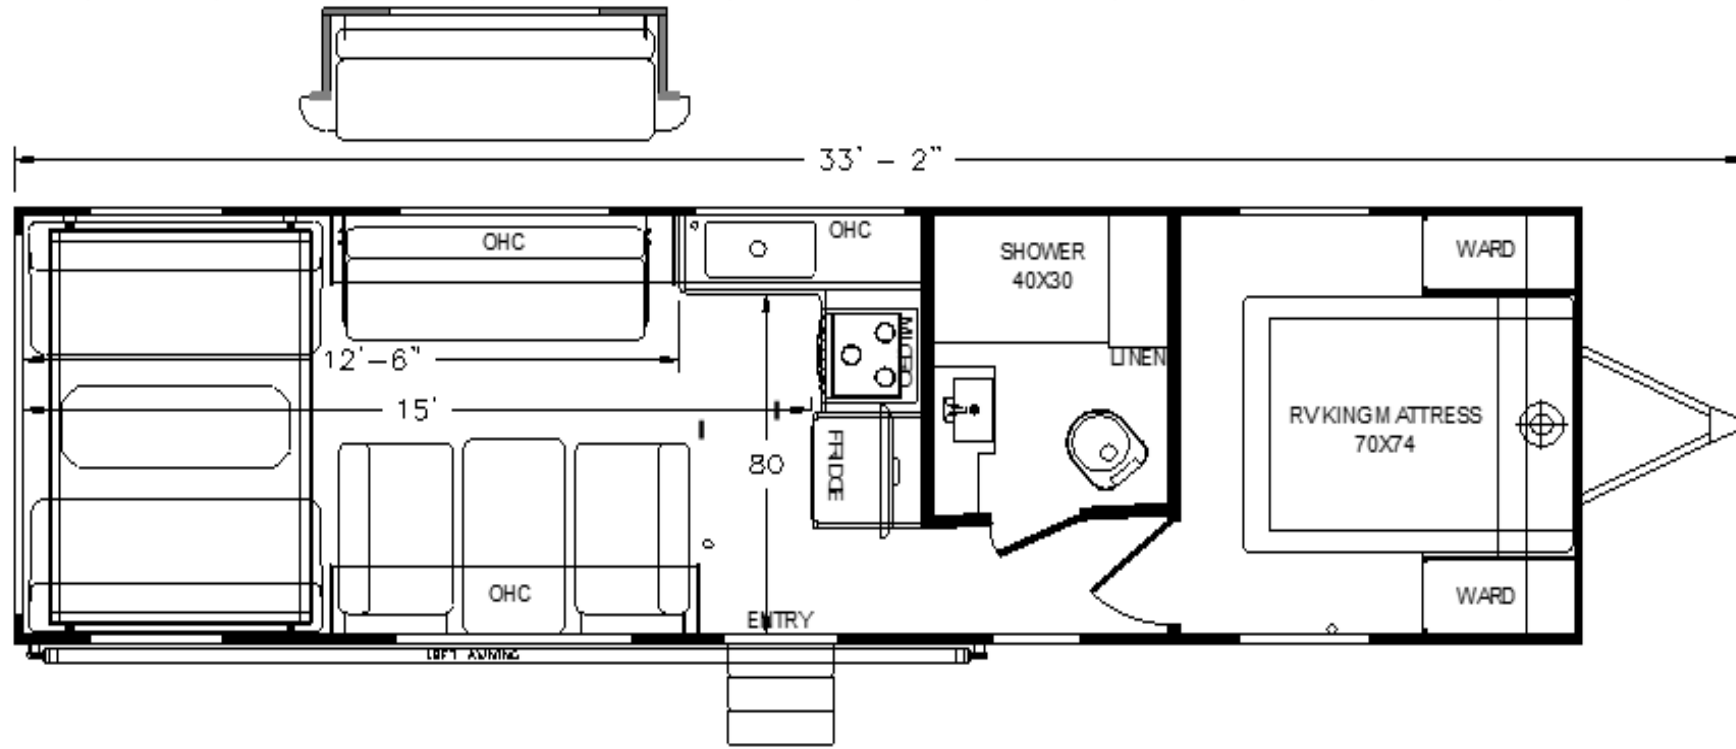

G2715FSXL Floorplan & Specs

All product data, graphics, and photography in this document were as accurate as possible at time of publication. Subsequent refinements during the model year may be evident in the actual product. Genesis Supreme reserves the right to change colors, material, equipment and specifications without notice, and to add, modify or discontinue models shown in promotional materials. Standard/Optional Features and Specs may change without notice. Photographs of interiors & exteriors depicted on this website are strictly representational - colors, materials, appliances, fabrics, etc. may vary or change without notice. Unloaded vehicle weight and carrying capacity capacities will vary depending on optional equipment. Dry weight is measured from standard build and will vary with options. Weight of water, LP gas, fuel and options are not included in Cargo Capacity payload.

UNIT SPECS	
	G2715FSXL
OVERALL LENGTH	32' 9"
GVWR (lbs)	11,500
DRY WEIGHT (lbs)	7,460
HITCH WEIGHT (lbs)	1,320
AXLE WEIGHT (lbs)	6,140
AXLE CAPACITY (lbs)	6,000
CARGO CAPACITY (lbs)**	4,040
TIRE SIZE	15"
FRESH WATER (GAL)	100
GRAY WATER (GAL)	40
BLACK TANK (GAL)	40
Note: Weights may change due to options added.