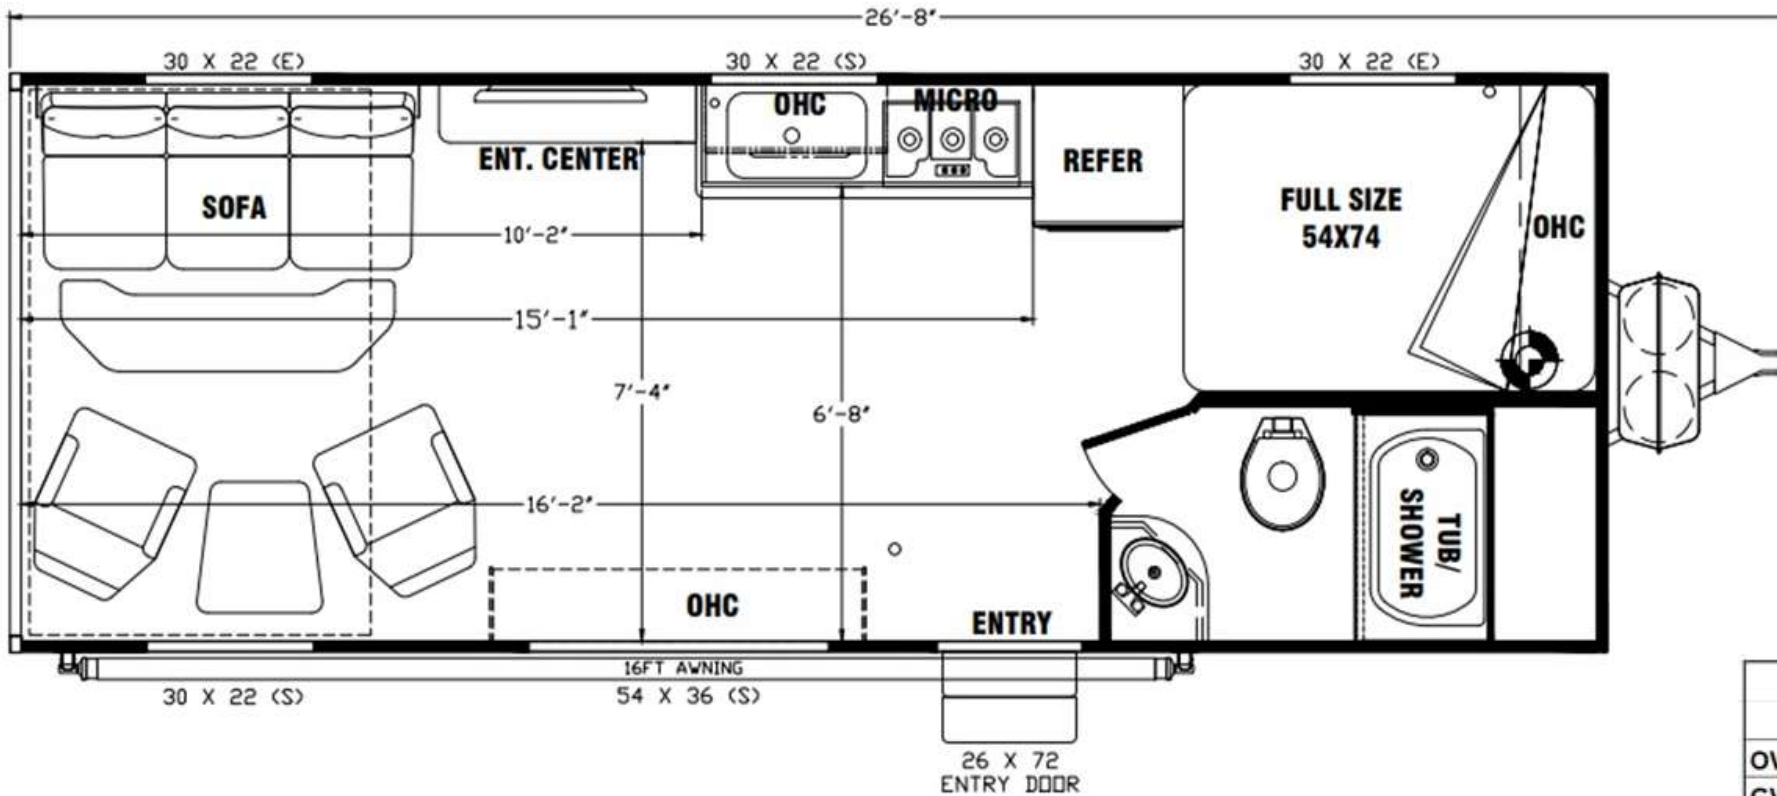

G2015SSXL – Floorplan & Specs

All product data, graphics, and photography in this document were as accurate as possible at time of publication. Subsequent refinements during the model year may be evident in the actual product. Genesis Supreme reserves the right to change colors, material, equipment and specifications without notice, and to add, modify or discontinue models shown in promotional materials. Standard/Optional Features and Specs may change without notice. Photographs of interiors & exteriors depicted on this website are strictly representational - colors, materials, appliances, fabrics, etc. may vary or change without notice. Unloaded vehicle weight and carrying capacity capacities will vary depending on optional equipment. Dry weight is measured from standard build and will vary with options. Weight of water, LP gas, fuel and options are not included in Cargo Capacity payload.

UNIT SPECS	
	G2015SSXL
OVERALL LENGTH	26'-5"
GVWR (lbs)	9,900
DRY WEIGHT (lbs)	6,289
HITCH WEIGHT (lbs)	941
AXLE WEIGHT (lbs)	5,348
AXLE CAPACITY (lbs) (Double)	5,200
CARGO CAPACITY (lbs)**	3,612
TIRE SIZE	15"
FRESH WATER (GAL)	100
GRAY WATER (GAL)	40
BLACK TANK (GAL)	40
Note: Weights may change due to options added.