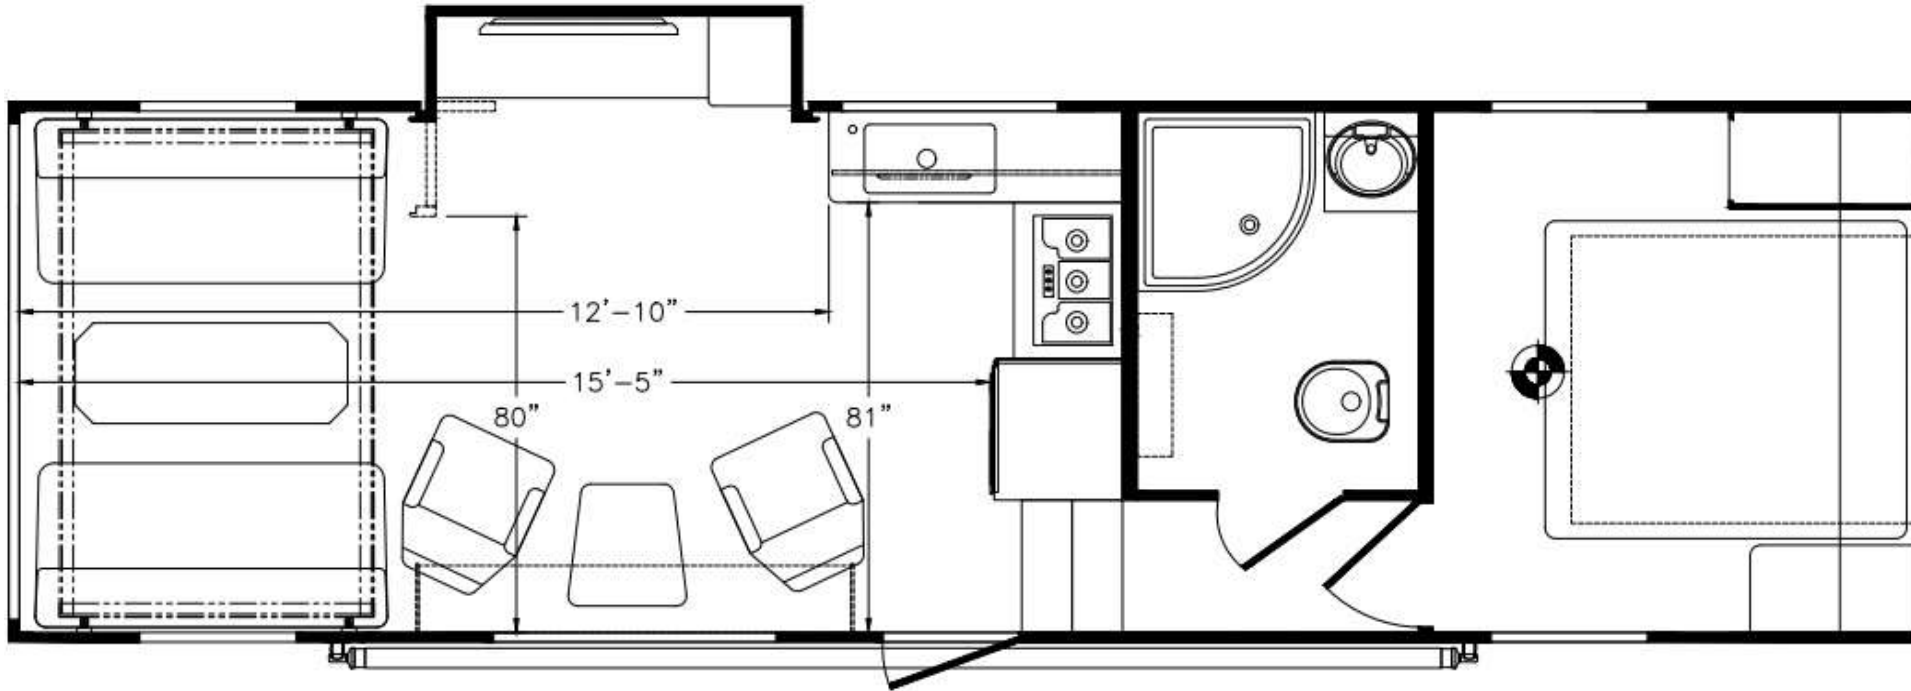

V295LTE Floorplan & Specs

All product data, graphics, and photography in this document were as accurate as possible at time of publication. Subsequent refinements during the model year may be evident in the actual product. Genesis Supreme reserves the right to change colors, material, equipment and specifications without notice, and to add, modify or discontinue models shown in promotional materials. Standard/Optional Features and Specs may change without notice. Photographs of interiors & exteriors depicted on this website are strictly representational - colors, materials, appliances, fabrics, etc. may vary or change without notice. Unloaded vehicle weight and carrying capacity capacities will vary depending on optional equipment. Dry weight is measured from standard build and will vary with options. Weight of water, LP gas, fuel and options are not included in Cargo Capacity payload.

UNIT SPECS

	295LTE
OVERALL LENGTH	32'
CARGO LENGTH	15'-5"
GVWR (lbs)	12,000
DRY WEIGHT (lbs)	9,336
HITCH WEIGHT (lbs)	2,356
AXLE WEIGHT (lbs)	6,980
AXLE CAPACITY (lbs)	6,000
CARGO CAPACITY (lbs)**	2,664
TIRE SIZE	15"
FRESH WATER (GAL)	100
GRAY WATER (GAL)	40
BLACK TANK (GAL)	40

Note: Weights may change due to options added.