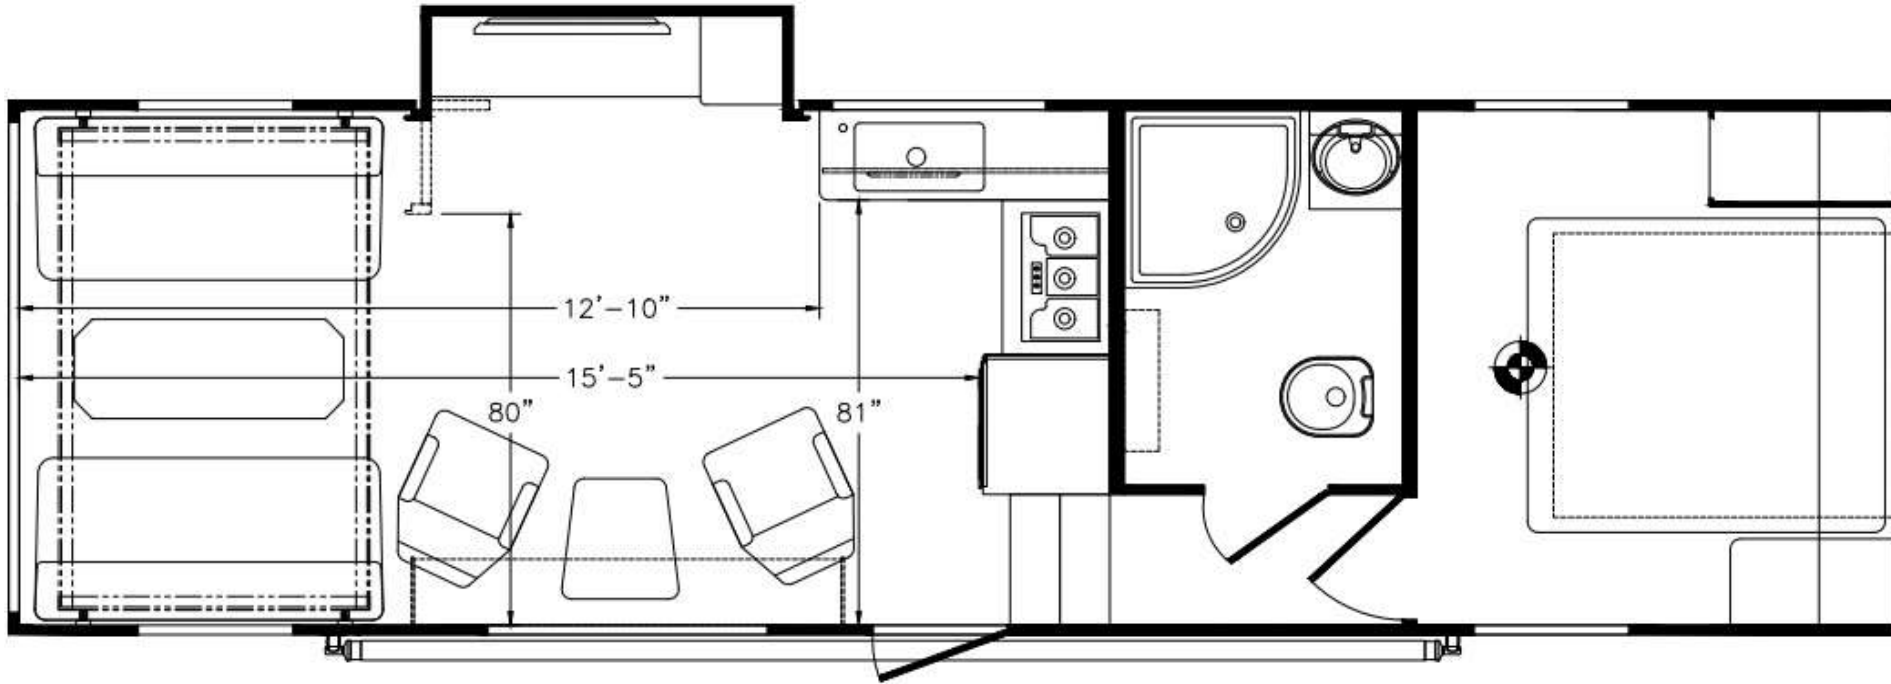

R295LTE Floorplan & Specs

All product data, graphics, and photography in this document were as accurate as possible at time of publication. Subsequent refinements during the model year may be evident in the actual product. Genesis Supreme reserves the right to change colors, material, equipment and specifications without notice, and to add, modify or discontinue models shown in promotional materials. Standard/Optional Features and Specs may change without notice. Photographs of interiors & exteriors depicted on this website are strictly representational - colors, materials, appliances, fabrics, etc. may vary or change without notice. Unloaded vehicle weight and carrying capacity capacities will vary depending on optional equipment. Dry weight is measured from standard build and will vary with options. Weight of water, LP gas, fuel and options are not included in Cargo Capacity payload.

UNIT SPECS

	295LTE
OVERALL LENGTH	32'
CARGO LENGTH	15'-5"
GVWR (lbs)	12,000
DRY WEIGHT (lbs)	9,336
HITCH WEIGHT (lbs)	2,356
AXLE WEIGHT (lbs)	6,980
AXLE CAPACITY (lbs)	6,000
CARGO CAPACITY (lbs)**	2,664
TIRE SIZE	15"
FRESH WATER (GAL)	100
GRAY WATER (GAL)	40
BLACK TANK (GAL)	40

Note: Weights may change due to options added.