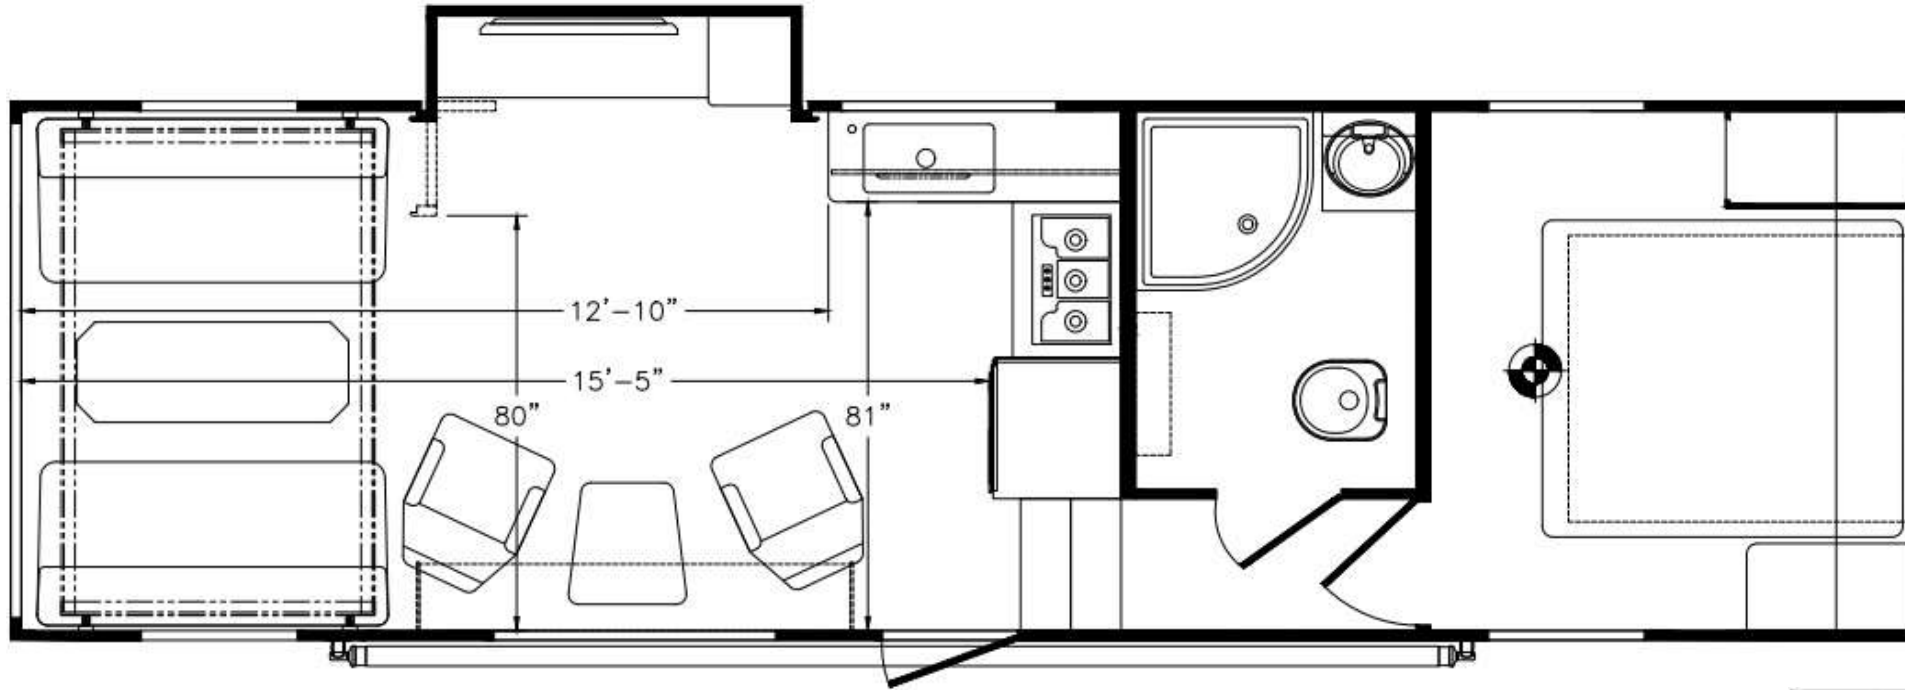

G295LTE Floorplan & Specs

All product data, graphics, and photography in this document were as accurate as possible at time of publication. Subsequent refinements during the model year may be evident in the actual product. Genesis Supreme reserves the right to change colors, material, equipment and specifications without notice, and to add, modify or discontinue models shown in promotional materials. Standard/Optional Features and Specs may change without notice. Photographs of interiors & exteriors depicted on this website are strictly representational - colors, materials, appliances, fabrics, etc. may vary or change without notice. Unloaded vehicle weight and carrying capacity capacities will vary depending on optional equipment. Dry weight is measured from standard build and will vary with options. Weight of water, LP gas, fuel and options are not included in Cargo Capacity payload.

UNIT SPECS	
	295LTE
OVERALL LENGTH	32'
CARGO LENGTH	15'-5"
GVWR (lbs)	12,000
DRY WEIGHT (lbs)	9,336
HITCH WEIGHT (lbs)	2,356
AXLE WEIGHT (lbs)	6,980
AXLE CAPACITY (lbs)	6,000
CARGO CAPACITY (lbs)**	2,664
TIRE SIZE	15"
FRESH WATER (GAL)	100
GRAY WATER (GAL)	40
BLACK TANK (GAL)	40

Note: Weights may change due to options added.