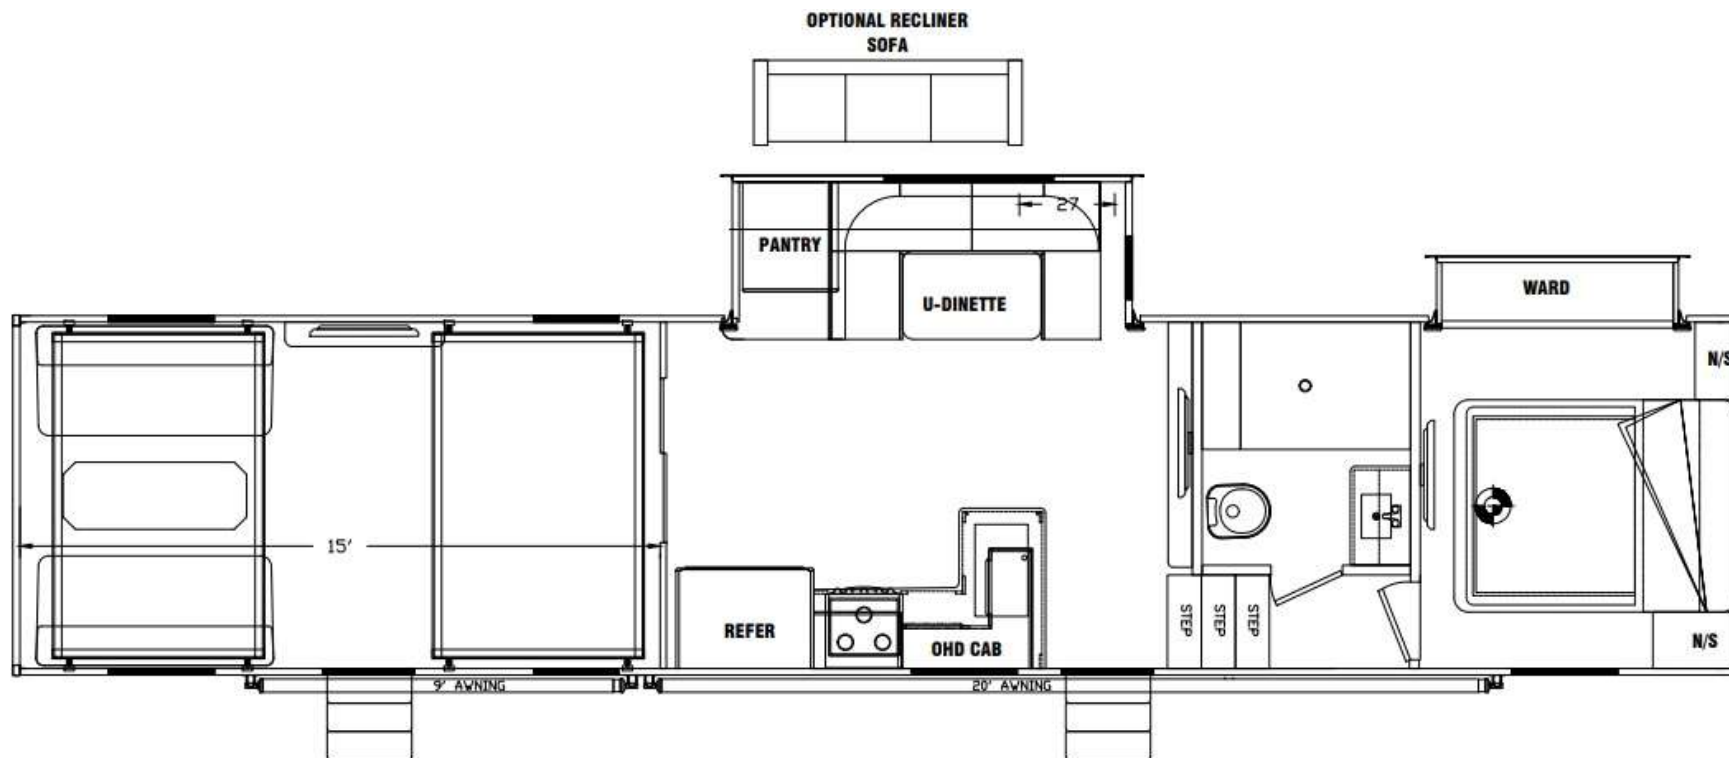

PRODUCT PRESENTATION – VCKS395

- **102" Wide-Body Design**
- **12" I-Beam Chassis**
- **Flat Floor Wall-to-Wall / No Wheel Wells**
- **16" Deluxe Aluminum Alloy Wheels**
- **40" Living Room TV & Electric Fireplace w/Heat**
- **Optional 32" Bedroom TV**
- **Slide Out w/U-Shape Dinette & Pantry**
- **Bedroom Slideout w/Vanity & Wardrobe**
- **3-Season Door/Glass Panel**
- **Garage Entertainment Center w/30" Fireplace**
- **On-Board Air Compressor/Tank Option**
- **Power Awning w/LED Light Strip**

GENESIS
SUPREME

The Journey Begins...

VCKS395 — EXTERIOR

102" Wide-Body, 16" Aluminum Alloy Wheels, Dual Doorside Awnings

VCKS395 — FLOORPLAN & SPECS

UNIT SPECS		VCKS395
OVERALL LENGTH		42'-4"
GVWR (lbs)		18,000
DRY WEIGHT (lbs)		13,987
HITCH WEIGHT (lbs)		2,952
AXLE WEIGHT (lbs)		11,035
AXLE CAPACITY (lbs) (Triple)		7,000
CARGO CAPACITY (lbs)**		4,013
TIRE SIZE		16
FRESH WATER (GAL)		160
BLACK TANK (GAL)		50
GRAY TANK(GAL)		50/40
Note: Weights may change due to options added.		