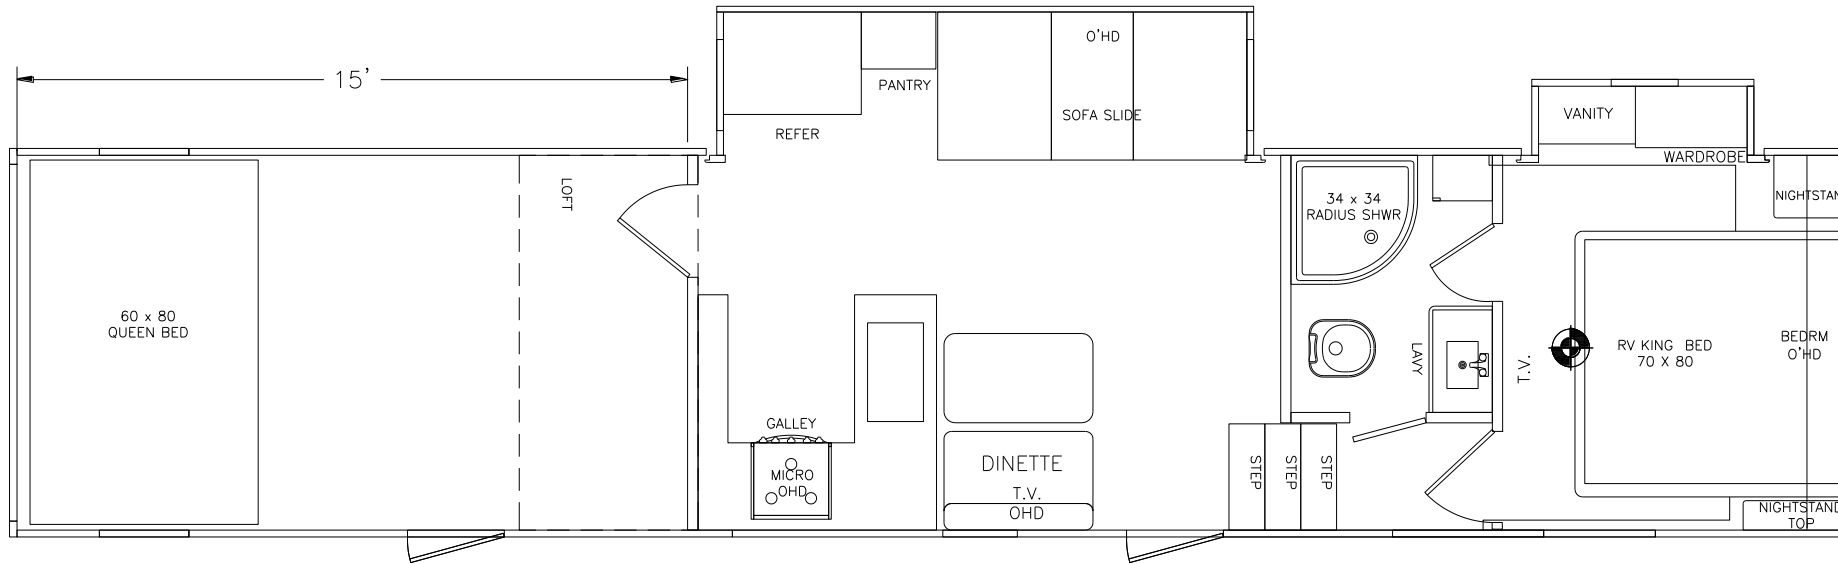

VCK405 Garage Model – XL Floorplan & Specs

All product data, graphics, and photography in this document were as accurate as possible at time of publication. Subsequent refinements during the model year may be evident in the actual product. Genesis Supreme reserves the right to change colors, material, equipment and specifications without notice, and to add, modify or discontinue models shown in promotional materials. Standard/Optional Features and Specs may change without notice. Photographs of interiors & exteriors depicted on this website are strictly representational - colors, materials, appliances, fabrics, etc. may vary or change without notice. Unloaded vehicle weight and carrying capacity capacities will vary depending on optional equipment. Dry weight is measured from standard build and will vary with options. Weight of water, LP gas, fuel and options are not included in Cargo Capacity payload.

UNIT SPECS	
CK405 LMT	
OVERALL LENGTH	42'
GVWR (lbs)	17,500
DRY WEIGHT (lbs)	13,450
HITCH WEIGHT (lbs)	3,140
AXLE WEIGHT (lbs)	10,310
AXLE CAPACITY (lbs)	7,000
CARGO CAPACITY (lbs)**	4,050
TIRE SIZE	16
FRESH WATER (GAL)	160
GRAY WATER (GAL)	50
GRAY WATER (GAL)	50
BLACK TANK (GAL)	50
Note: Weights may change due to options added.