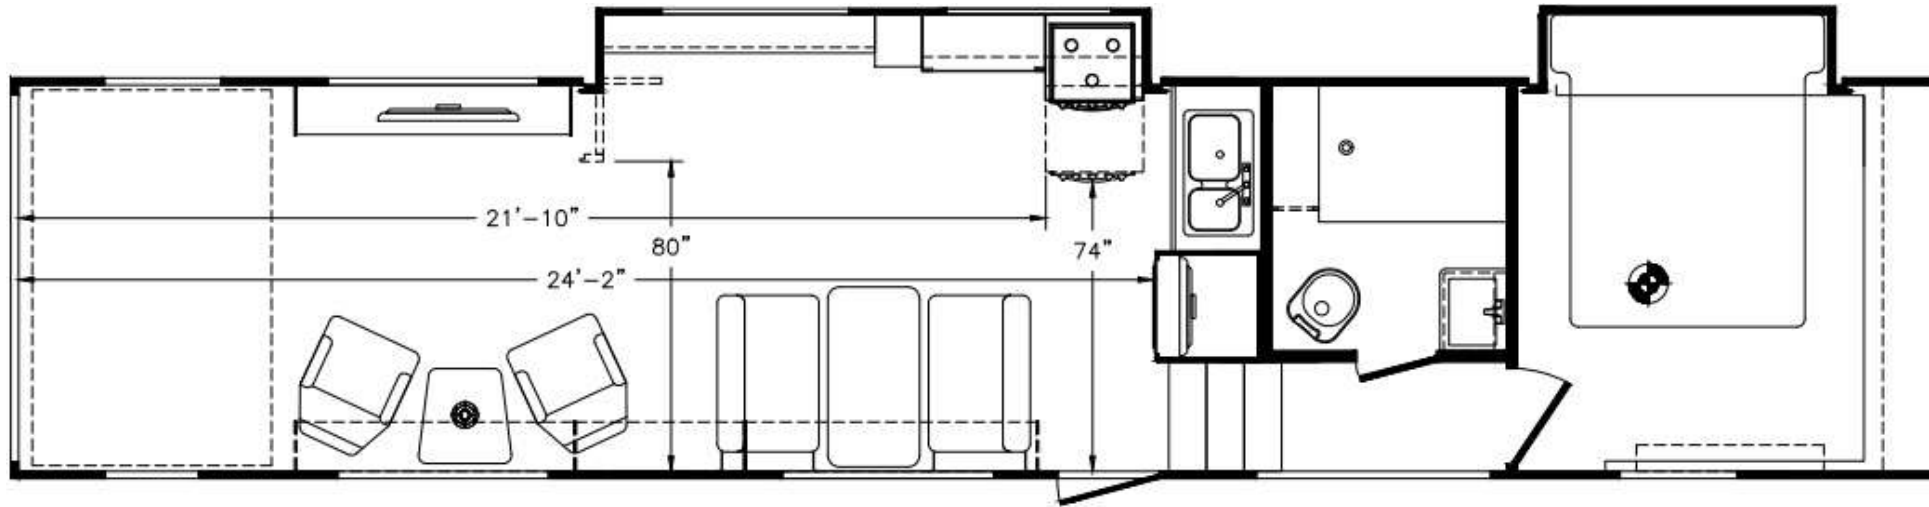

R4024GSSB FLOORPLAN & SPECS

All product data, graphics, and photography in this document were as accurate as possible at time of publication. Subsequent refinements during the model year may be evident in the actual product. Genesis Supreme reserves the right to change colors, material, equipment and specifications without notice, and to add, modify or discontinue models shown in promotional materials. Standard/Optional Features and Specs may change without notice. Photographs of interiors & exteriors depicted on this website are strictly representational - colors, materials, appliances, fabrics, etc. may vary or change without notice. Unloaded vehicle weight and carrying capacity capacities will vary depending on optional equipment. Dry weight is measured from standard build and will vary with options. Weight of water, LP gas, fuel and options are not included in Cargo Capacity payload.

UNIT SPECS

	4024GSSB
OVERALL LENGTH	42'5"
GVWR (lbs)	17,500
DRY WEIGHT (lbs)	14,060
HITCH WEIGHT (lbs)	3,260
AXLE WEIGHT (lbs)	10,800
AXLE CAPACITY (lbs)	7,000
CARGO CAPACITY (lbs)**	3,440
TIRE SIZE	16"
FRESH WATER (GAL)	160
GRAY WATER (GAL)	50
BLACK TANK (GAL)	50
Note: Weights may change due to options added.