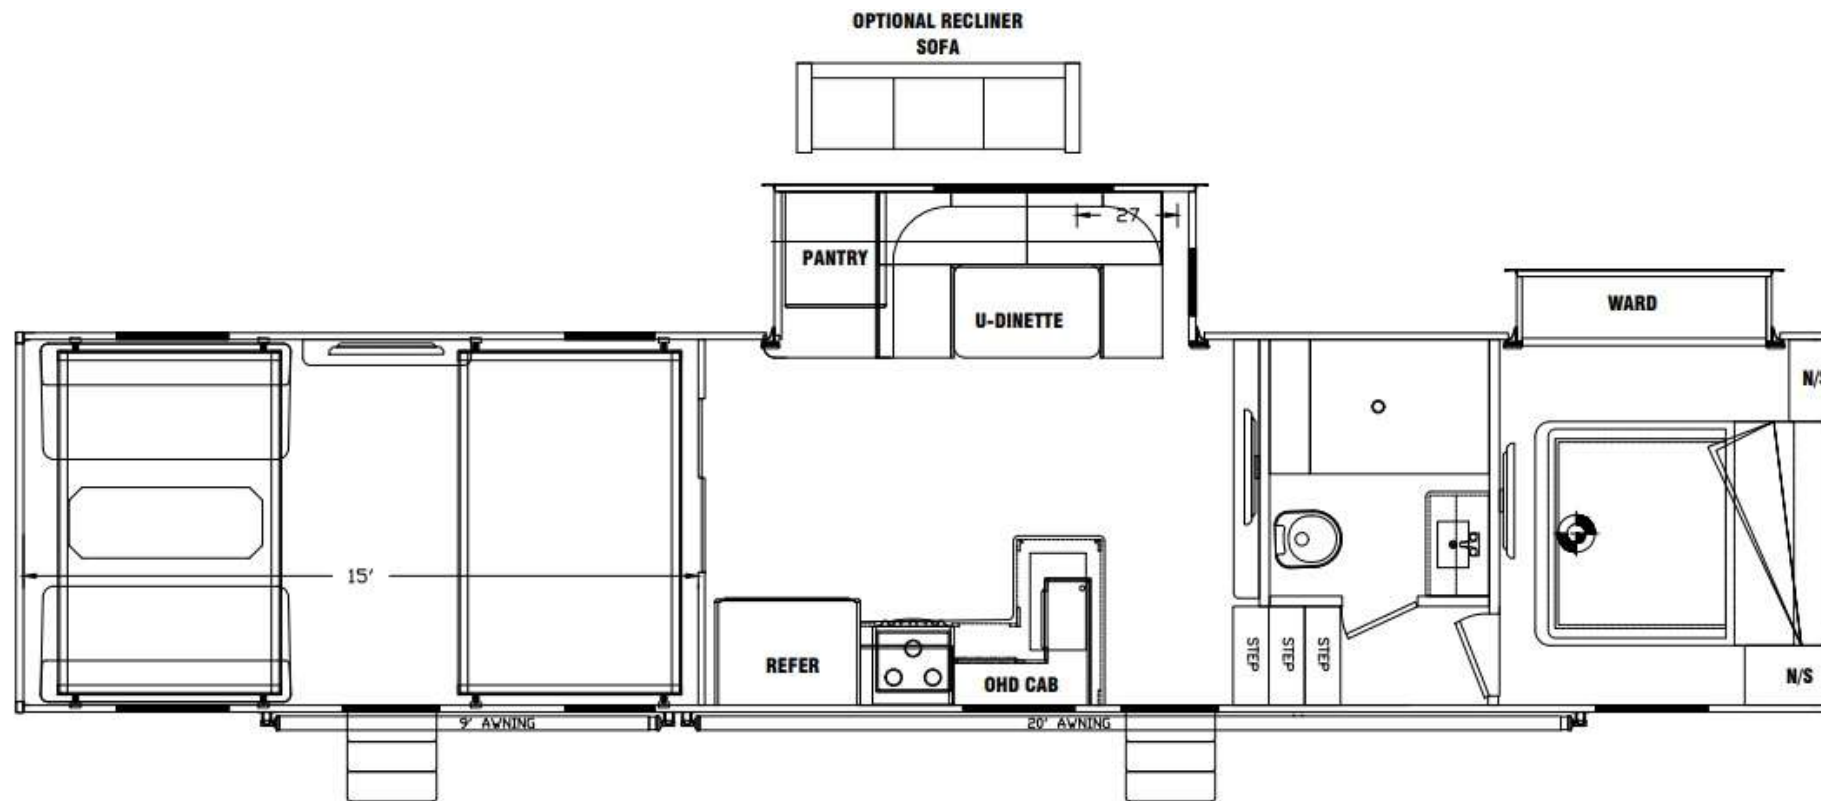

PRODUCT PRESENTATION – GCKS395

- **102" Wide-Body Design**
- **12" I-Beam Chassis**
- **Flat Floor Wall-to-Wall / No Wheel Wells**
- **16" Deluxe Aluminum Alloy Wheels**
- **40" Living Room TV & Electric Fireplace w/Heat**
- **Optional 32" Bedroom TV**
- **Slide Out w/U-Shape Dinette & Pantry**
- **Bedroom Slideout w/Vanity & Wardrobe**
- **3-Season Door/Glass Panel**
- **Garage Entertainment Center w/30" Fireplace**
- **On-Board Air Compressor/Tank Option**
- **Power Awning w/LED Light Strip**

GENESIS
SUPREME

The Journey Begins...

GCKS395 — EXTERIOR

102" Wide-Body, 16" Aluminum Alloy Wheels, Dual Doorside Awnings

GCKS395 — FLOORPLAN & SPECS

All product data, graphics, and photography in this document were as accurate as possible at time of publication. Subsequent refinements during the model year may be evident in the actual product. Genesis Supreme reserves the right to change colors, material, equipment and specifications without notice, and to add, modify or discontinue models shown in promotional materials. Standard/Optional Features and Specs may change without notice. Photographs of interiors & exteriors depicted on this website are strictly representational - colors, materials, appliances, fabrics, etc. may vary or change without notice. Unloaded vehicle weight and carrying capacity capacities will vary depending on optional equipment. Dry weight is measured from standard build and will vary with options. Weight of water, LP gas, fuel and options are not included in Cargo Capacity payload.

| UNIT SPECS | |
|---|--------|
| | CKS395 |
| OVERALL LENGTH | 42'-4" |
| GVWR (lbs) | 18,000 |
| DRY WEIGHT (lbs) | 13,987 |
| HITCH WEIGHT (lbs) | 2,952 |
| AXLE WEIGHT (lbs) | 11,035 |
| AXLE CAPACITY (lbs) (Triple) | 7,000 |
| CARGO CAPACITY (lbs)** | 4,013 |
| TIRE SIZE | 16 |
| FRESH WATER (GAL) | 160 |
| BLACK TANK (GAL) | 50 |
| GRAY TANK(GAL) | 50/40 |
| Note: Weights may change due to options added. | |