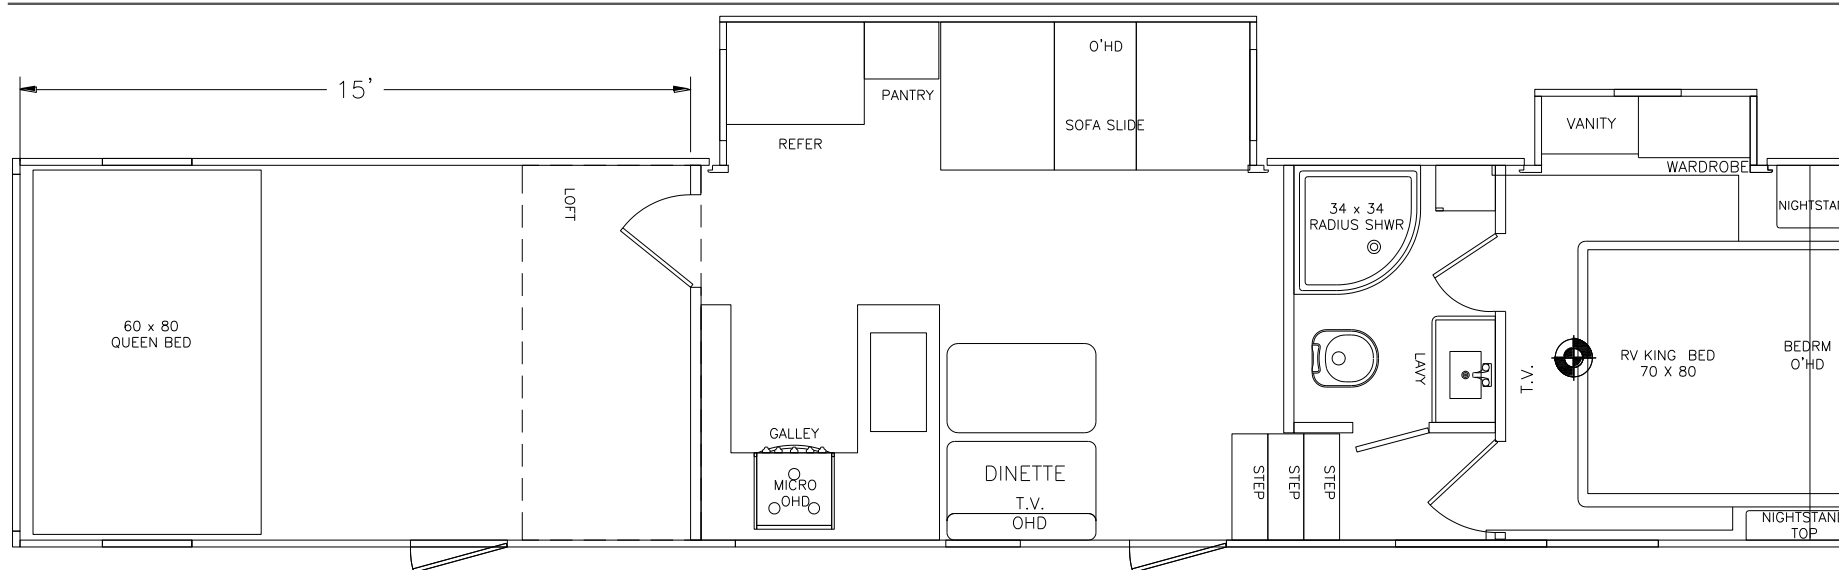

PRODUCT PRESENTATION — GCK405 GARAGE MODEL

- **102" Wide-Body Design**
- **15' Garage w/Entry door**
- **Triple 7,000-Lb. Axles**
- **16" Load Range G Tires**
- **Large Living Room w/Slideout**
- **40" TV/Electric Fireplace/Entertainment Center**
- **15,000 BTU AC w/Ducting**
- **Vanity/Wardrobe in Bedroom Slideout**
- **LED Interior Lighting Throughout**
- **Power Awning w/LED Light Strip**

**GENESIS
SUPREME**

The Journey Begins...

GCK405 Garage Model – Exterior

Triple-Axle, Dual-Slideout, 15-Ft. Garage

GCK405 Garage Model – Floorplan & Specs

All product data, graphics, and photography in this document were as accurate as possible at time of publication. Subsequent refinements during the model year may be evident in the actual product. Genesis Supreme reserves the right to change colors, material, equipment and specifications without notice, and to add, modify or discontinue models shown in promotional materials. Standard/Optional Features and Specs may change without notice. Photographs of interiors & exteriors depicted on this website are strictly representational - colors, materials, appliances, fabrics, etc. may vary or change without notice. Unloaded vehicle weight and carrying capacity capacities will vary depending on optional equipment. Dry weight is measured from standard build and will vary with options. Weight of water, LP gas, fuel and options are not included in Cargo Capacity payload.

UNIT SPECS	
CK405 LMT XL	
OVERALL LENGTH	42'
GVWR (lbs)	17,500
DRY WEIGHT (lbs)	13,450
HITCH WEIGHT (lbs)	3,140
AXLE WEIGHT (lbs)	10,310
AXLE CAPACITY (lbs)	7,000
CARGO CAPACITY (lbs)**	4,050
TIRE SIZE	16
FRESH WATER (GAL)	160
GRAY WATER (GAL)	50
GRAY WATER (GAL)	50
BLACK TANK (GAL)	50
Note: Weights may change due to options added.	