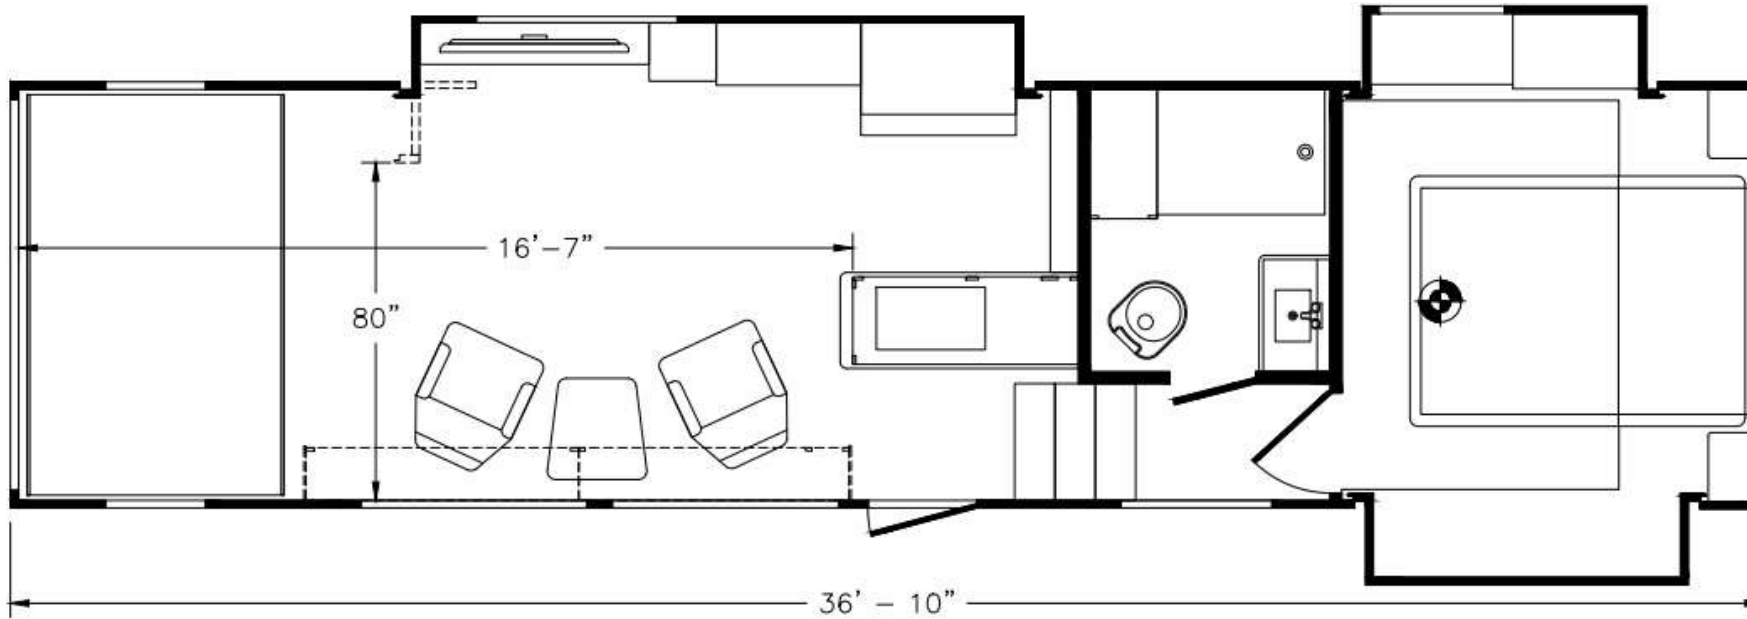

3416TS FLOORPLAN & SPECS

All product data, graphics, and photography in this document were as accurate as possible at time of publication. Subsequent refinements during the model year may be evident in the actual product. Genesis Supreme reserves the right to change colors, material, equipment and specifications without notice, and to add, modify or discontinue models shown in promotional materials. Standard/Optional Features and Specs may change without notice. Photographs of interiors & exteriors depicted on this website are strictly representational - colors, materials, appliances, fabrics, etc. may vary or change without notice. Unloaded vehicle weight and carrying capacity capacities will vary depending on optional equipment. Dry weight is measured from standard build and will vary with options. Weight of water, LP gas, fuel and options are not included in Cargo Capacity payload.

UNIT SPECS	
	3416TS
OVERALL LENGTH	36' 10"
GVWR (lbs)	16,500
DRY WEIGHT (lbs)	13,180
HITCH WEIGHT (lbs)	2,840
AXLE WEIGHT (lbs)	10,340
AXLE CAPACITY (lbs)	8,000
CARGO CAPACITY (lbs)**	3,320
TIRE SIZE	16"
FRESH WATER (GAL)	160
GRAY WATER (GAL)	50
BLACK TANK (GAL)	50
Note: Weights may change due to options added.