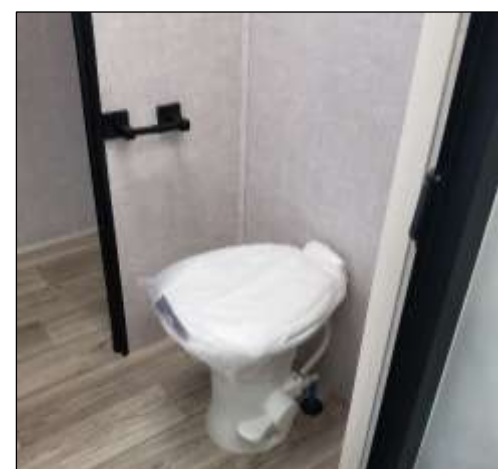

3416TS — SHOWER / LAVY

Stylish Shower Head & Accessories w/Acrylic Shower Wall