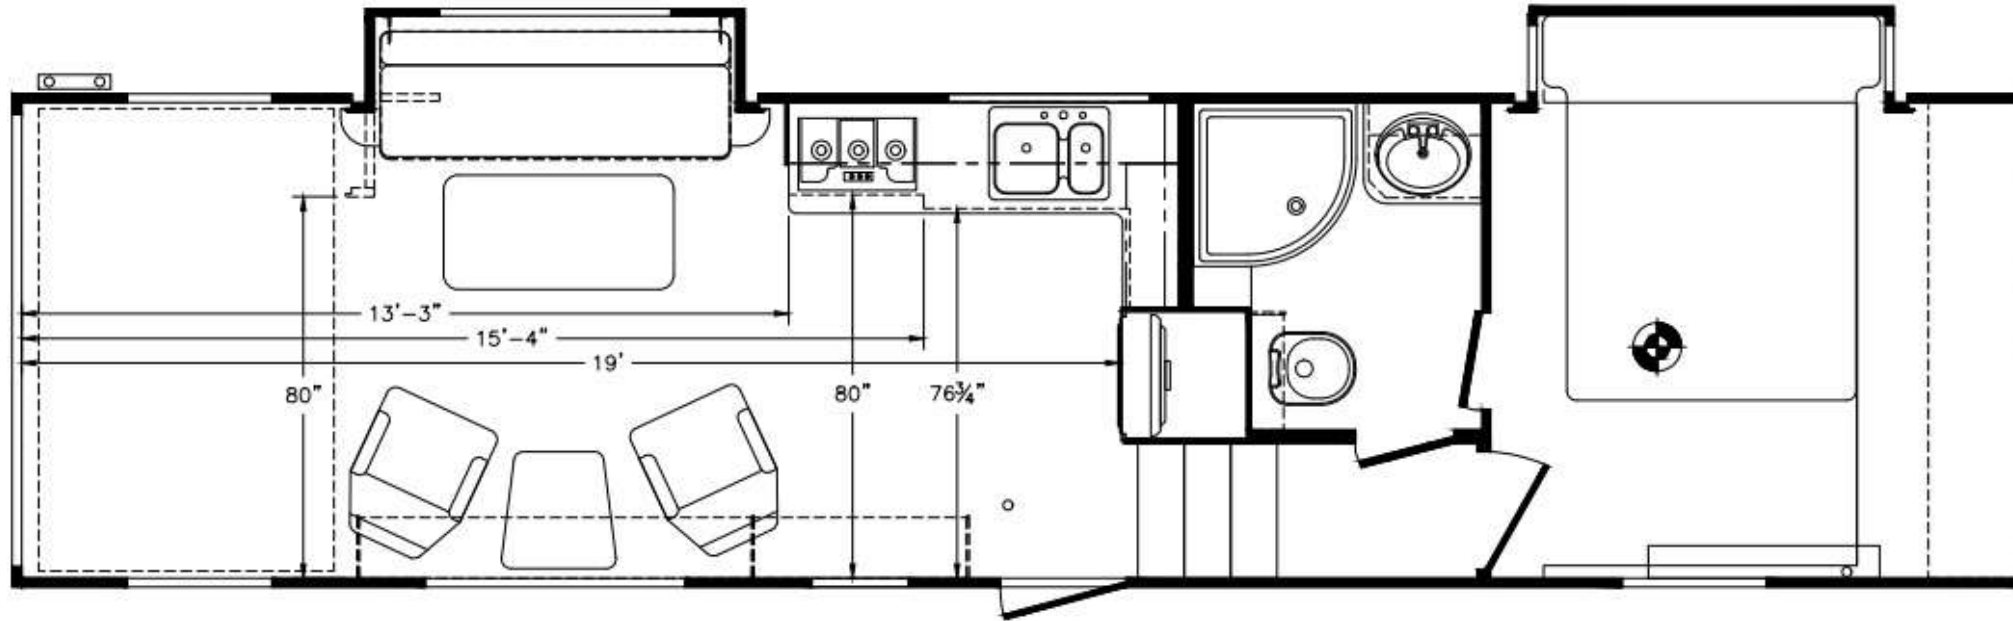

32CRSB Floorplan & Specs

All product data, graphics, and photography in this document were as accurate as possible at time of publication. Subsequent refinements during the model year may be evident in the actual product. Genesis Supreme reserves the right to change colors, material, equipment and specifications without notice, and to add, modify or discontinue models shown in promotional materials. Standard/Optional Features and Specs may change without notice. Photographs of interiors & exteriors depicted on this website are strictly representational - colors, materials, appliances, fabrics, etc. may vary or change without notice. Unloaded vehicle weight and carrying capacity capacities will vary depending on optional equipment. Dry weight is measured from standard build and will vary with options. Weight of water, LP gas, fuel and options are not included in Cargo Capacity payload.

UNIT SPECS	
	32CRSB
OVERALL LENGTH	36'0"
GVWR (lbs)	15,000
DRY WEIGHT (lbs)	11,110
HITCH WEIGHT (lbs)	2,510
AXLE WEIGHT (lbs)	8,600
AXLE CAPACITY (lbs)	7,000
CARGO CAPACITY (lbs)**	3,890
TIRE SIZE	16"
FRESH WATER (GAL)	160
GRAY WATER (GAL)	50
BLACK TANK (GAL)	50
Note: Weights may change due to options added.