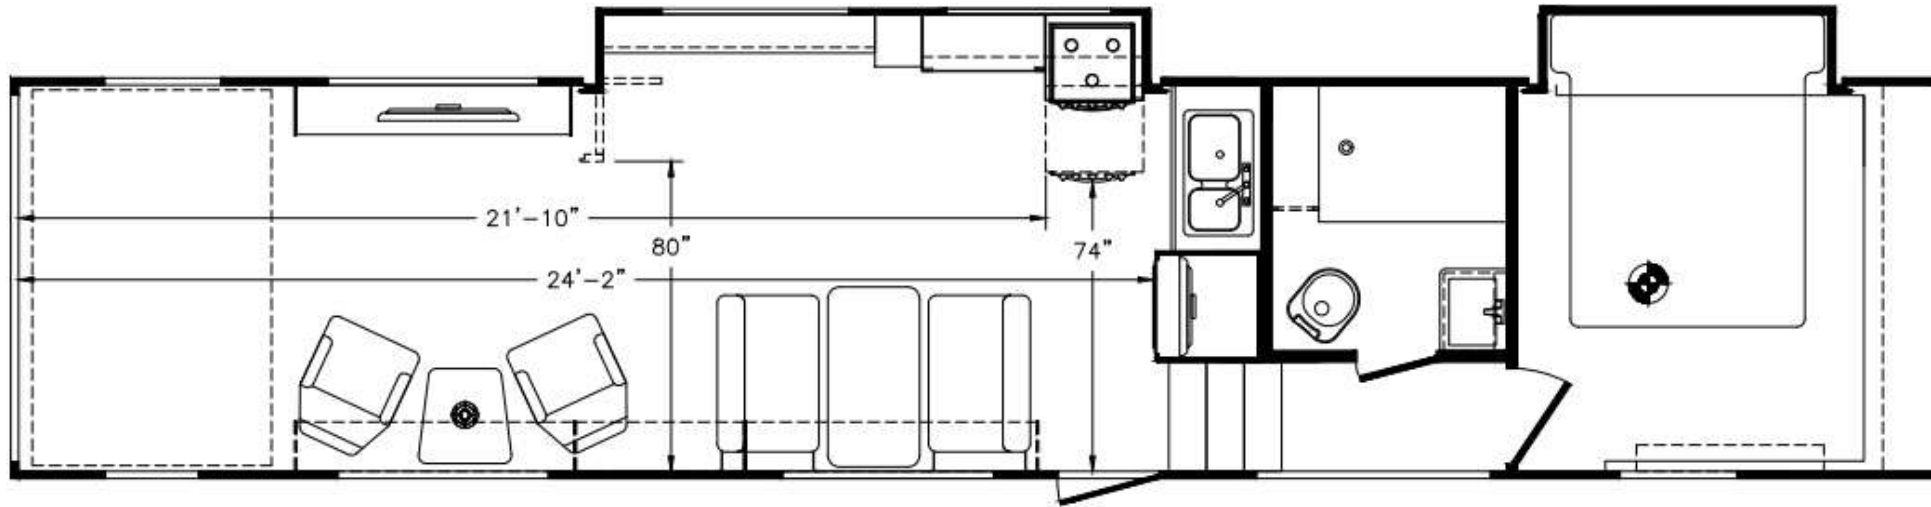

PRODUCT PRESENTATION — G4024GSSB

- **102" Wide-Body Design**
- **Bedroom Slideout w/East-West Bed**
- **Triple 7,000-Lb. Axles**
- **16" Load Range G Tires**
- **Large Living Room w/Galley Slideout**
- **50" TV/Electric Fireplace/Entertainment Center**
- **32" HideAway Bedroom TV**
- **15,000 BTU A/C w/Ducting**
- **LED Interior Lighting Throughout**
- **Power Awning w/LED Light Strip**

GENESIS
SUPREME

The Journey Begins...

G4024GSSB — EXTERIOR

G4024GSSB FLOORPLAN & SPECS

All product data, graphics, and photography in this document were as accurate as possible at time of publication. Subsequent refinements during the model year may be evident in the actual product. Genesis Supreme reserves the right to change colors, material, equipment and specifications without notice, and to add, modify or discontinue models shown in promotional materials. Standard/Optional Features and Specs may change without notice. Photographs of interiors & exteriors depicted on this website are strictly representational - colors, materials, appliances, fabrics, etc. may vary or change without notice. Unloaded vehicle weight and carrying capacity capacities will vary depending on optional equipment. Dry weight is measured from standard build and will vary with options. Weight of water, LP gas, fuel and options are not included in Cargo Capacity payload.

UNIT SPECS	
	4024GSSB
OVERALL LENGTH	42'5"
GVWR (lbs)	17,500
DRY WEIGHT (lbs)	14,060
HITCH WEIGHT (lbs)	3,260
AXLE WEIGHT (lbs)	10,800
AXLE CAPACITY (lbs)	7,000
CARGO CAPACITY (lbs)**	3,440
TIRE SIZE	16"
FRESH WATER (GAL)	160
GRAY WATER (GAL)	50
BLACK TANK (GAL)	50
Note: Weights may change due to options added.	

G4024GSSB – LIVING AREA

Living Room Sofa/Bed

Dual Recliner/Rockers w/Table

40" Living Room TV

Power Opposing Dinette

Abundant Overhead Storage

Media Center w/50" TV & 40" Electric Fireplace

G4024GSSB – LIVING AREA