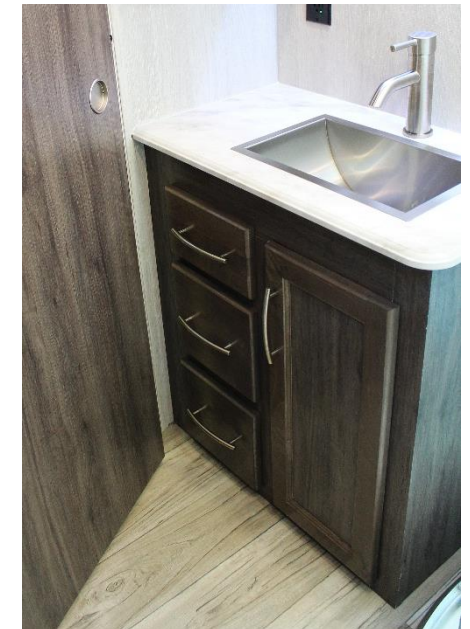

Beautifully-Appointed, Well-Equipped & Functional Interior

Entertainment Center w/40" TV

*Spacious, Open Floorplan
Interior Ceiling & Accent Lighting*

Opposing Power Dinette

Optional Euro Recliners w/Table

Slideout Sofa

Efficient Meal Prep w/Generous Galley Storage

*Solid Surface Countertops w/Sink Covers
3-Burner, Glass Top Range/Oven*

Waterfall Sink & Accessories

Optional Double-door Refrigerator

*32" Bedroom TV w/Swivel Bracket
Ceiling-Mounted A/C w/Wall Controls*

*Solid Surface Cabinet Top/ Stainless
Sink w/Single Handle Faucet*

3317VXL – Exterior Features

Pass-Thru Storage

Yamaha 6.0KW Inverter Generator

1500W Inverter

Exterior TV Hookups & Bracket

Water Hose Sprayer