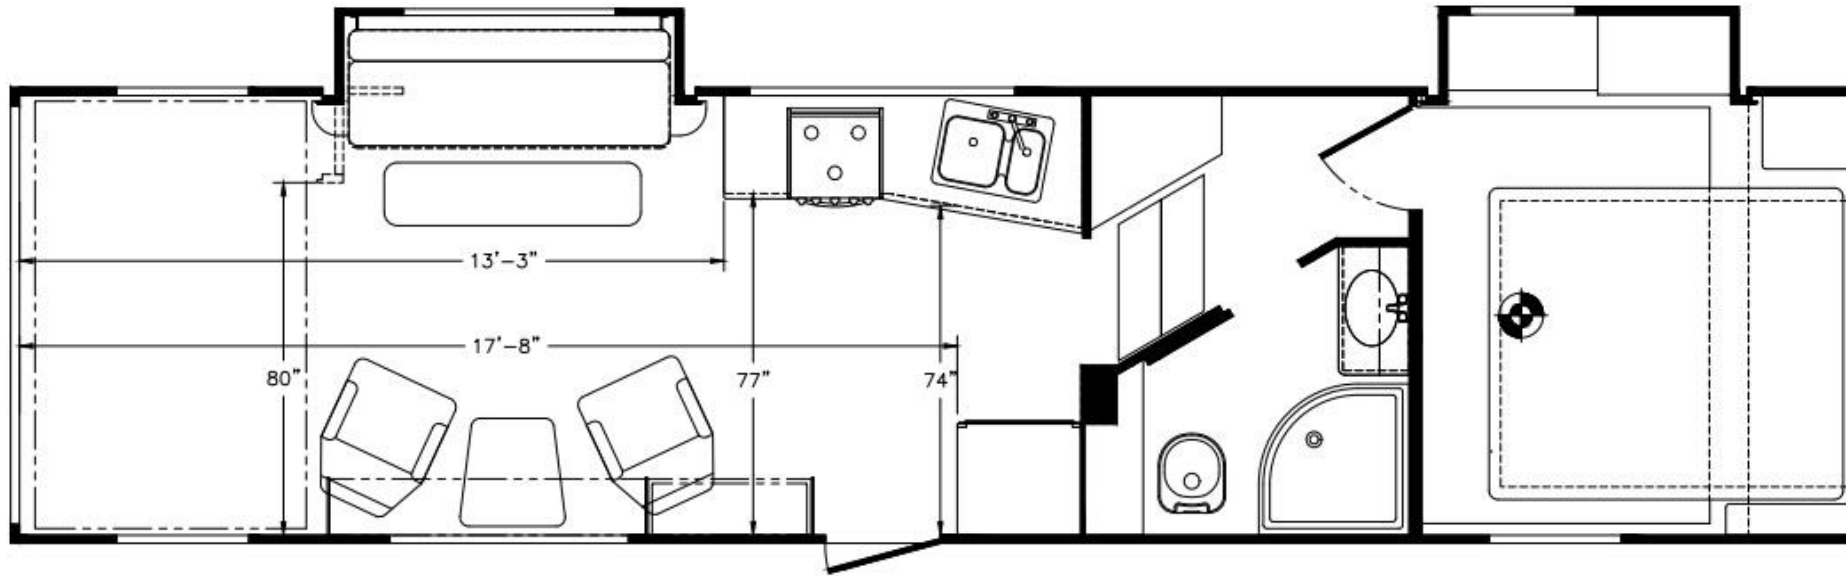

Product Presentation – 3317VXL

- ***Flat Floor Wall-to-Wall / No Wheel Wells***
- ***16" Deluxe Aluminum Alloy Wheels***
- ***Slideout Duo Bedroom Vanity/Wardrobe***
- ***40" TV Entertainment Center***
- ***Luxury Galley Top Extension***
- ***32" Bedroom TV***
- ***Dual Swivel Rockers w/Table***
- ***On-Board Air Compressor/Tank Option***
- ***Power Awning w/LED Light Strip***

GENESIS
SUPREME

The Journey Begins...

3317VXL — EXTERIOR

102" Wide-Body, 16" Aluminum Alloy Wheels

3317VXL — EXTERIOR (Shown in Red)

102" Wide-Body, 16" Aluminum Alloy Wheels

3317VXL — FLOORPLAN & SPECS

All product data, graphics, and photography in this document were as accurate as possible at time of publication. Subsequent refinements during the model year may be evident in the actual product. Genesis Supreme reserves the right to change colors, material, equipment and specifications without notice, and to add, modify or discontinue models shown in promotional materials. Standard/Optional Features and Specs may change without notice. Photographs of interiors & exteriors depicted on this website are strictly representational - colors, materials, appliances, fabrics, etc. may vary or change without notice. Unloaded vehicle weight and carrying capacity capacities will vary depending on optional equipment. Dry weight is measured from standard build and will vary with options. Weight of water, LP gas, fuel and options are not included in Cargo Capacity payload.

| UNIT SPECS | |
|--|--------|
| | 3317V |
| OVERALL LENGTH | 36'0" |
| GVWR (lbs) | 15,000 |
| DRY WEIGHT (lbs) | 11,040 |
| HITCH WEIGHT (lbs) | 2,570 |
| AXLE WEIGHT (lbs) | 8,470 |
| AXLE CAPACITY (lbs) | 7,000 |
| CARGO CAPACITY (lbs)** | 3,960 |
| TIRE SIZE | 16" |
| FRESH WATER (GAL) | 160 |
| GRAY WATER (GAL) | 50 |
| BLACK TANK (GAL) | 50 |
| Note: Weights may change due to options added. | |