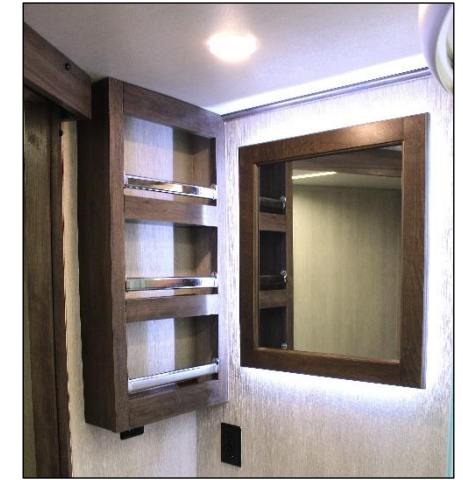

Large Fiberglass Shower & Glass Enclosure