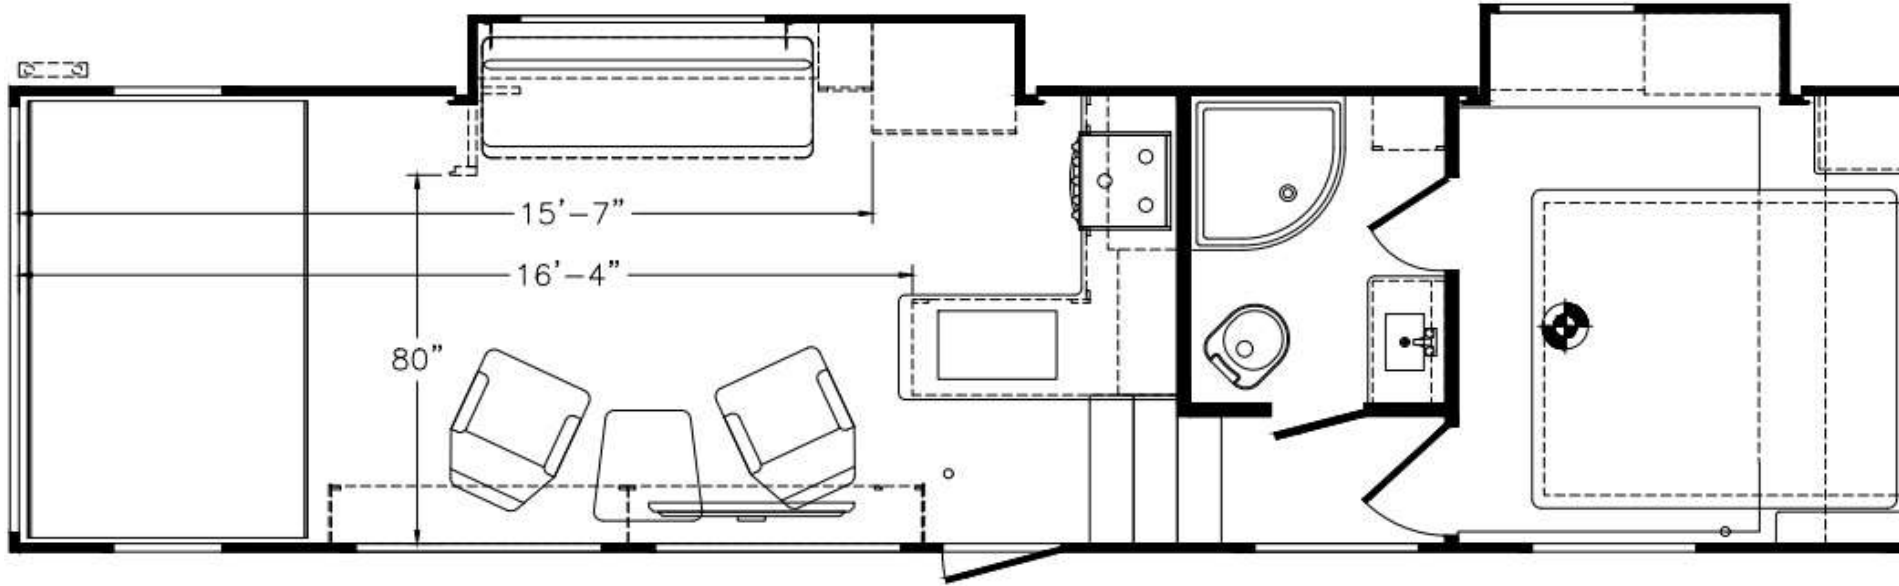

PRODUCT PRESENTATION – 30 IKS

- **102" Wide-Body Design**
- **Wireless Back Up Camera Option**
- **Flat Floor Wall-to-Wall / No Wheel Wells**
- **16" Deluxe Aluminum Alloy Wheels**
- **50" TV Entertainment Center**
- **32" Bedroom TV**
- **Large Living Room Slideout w/Sofa & Refer/Pantry**
- **Dual Swivel Rockers**
- **Optional On-Board Air Compressor/Tank**
- **Power Awning w/LED Light Strip**

GENESIS
SUPREME

The Journey Begins...

30 IKS – Exterior

102" Wide-Body, 16" Aluminum Alloy Wheels

30 IKS — Floorplan & Specs

All product data, graphics, and photography in this document were as accurate as possible at time of publication. Subsequent refinements during the model year may be evident in the actual product. Genesis Supreme reserves the right to change colors, material, equipment and specifications without notice, and to add, modify or discontinue models shown in promotional materials. Standard/Optional Features and Specs may change without notice. Photographs of interiors & exteriors depicted on this website are strictly representational - colors, materials, appliances, fabrics, etc. may vary or change without notice. Unloaded vehicle weight and carrying capacity capacities will vary depending on optional equipment. Dry weight is measured from standard build and will vary with options. Weight of water, LP gas, fuel and options are not included in Cargo Capacity payload.

UNIT SPECS

	30IKS
OVERALL LENGTH	36' 10"
GVWR (lbs)	15,000
DRY WEIGHT (lbs)	11,560
HITCH WEIGHT (lbs)	2,700
AXLE WEIGHT (lbs)	8,860
AXLE CAPACITY (lbs)	7,000
CARGO CAPACITY (lbs)**	3,440
TIRE SIZE	16"
FRESH WATER (GAL)	160
GRAY WATER (GAL)	50
BLACK TANK (GAL)	50
Note: Weights may change due to options added.	