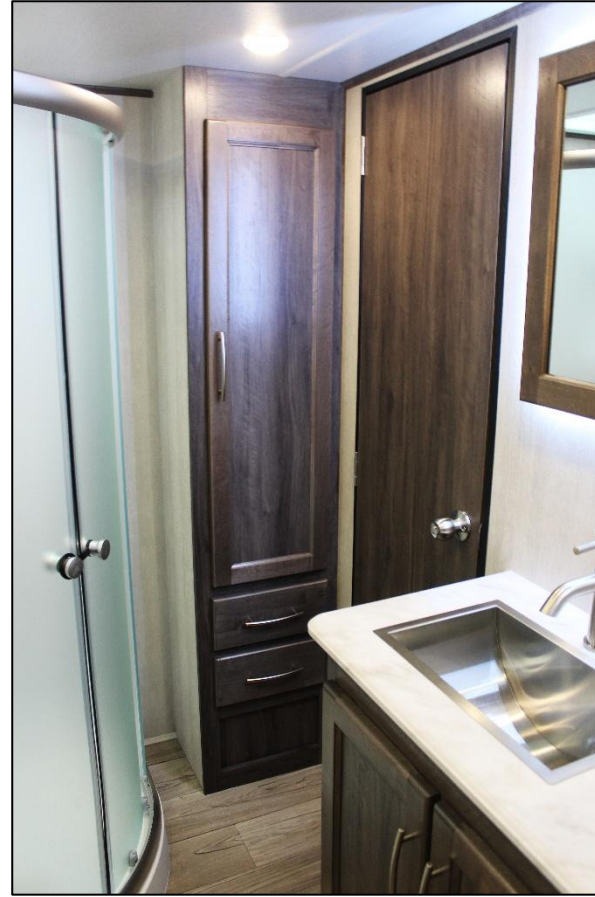

(Cabinetry shown in Sky Gray.)

Bedroom w/Walkaround Bed / Slideout Vanity / Wardrobe

(Cabinetry shown in *Abbey Gray*)

Private Lavy Access

(Cabinetry shown in Sky Gray)

Fiberglass Shower w/Glass Door & Overhead Skylight

Stainless Sink/Designer Fixtures/Mirrored Medicine Cabinet

Generous Shower/Lavy Storage

*(Cabinetry shown in **Abbey Gray**)*

Fiberglass Shower w/Glass Door & Overhead Skylight

Stainless Sink/Designer Fixtures/Mirrored Medicine Cabinet