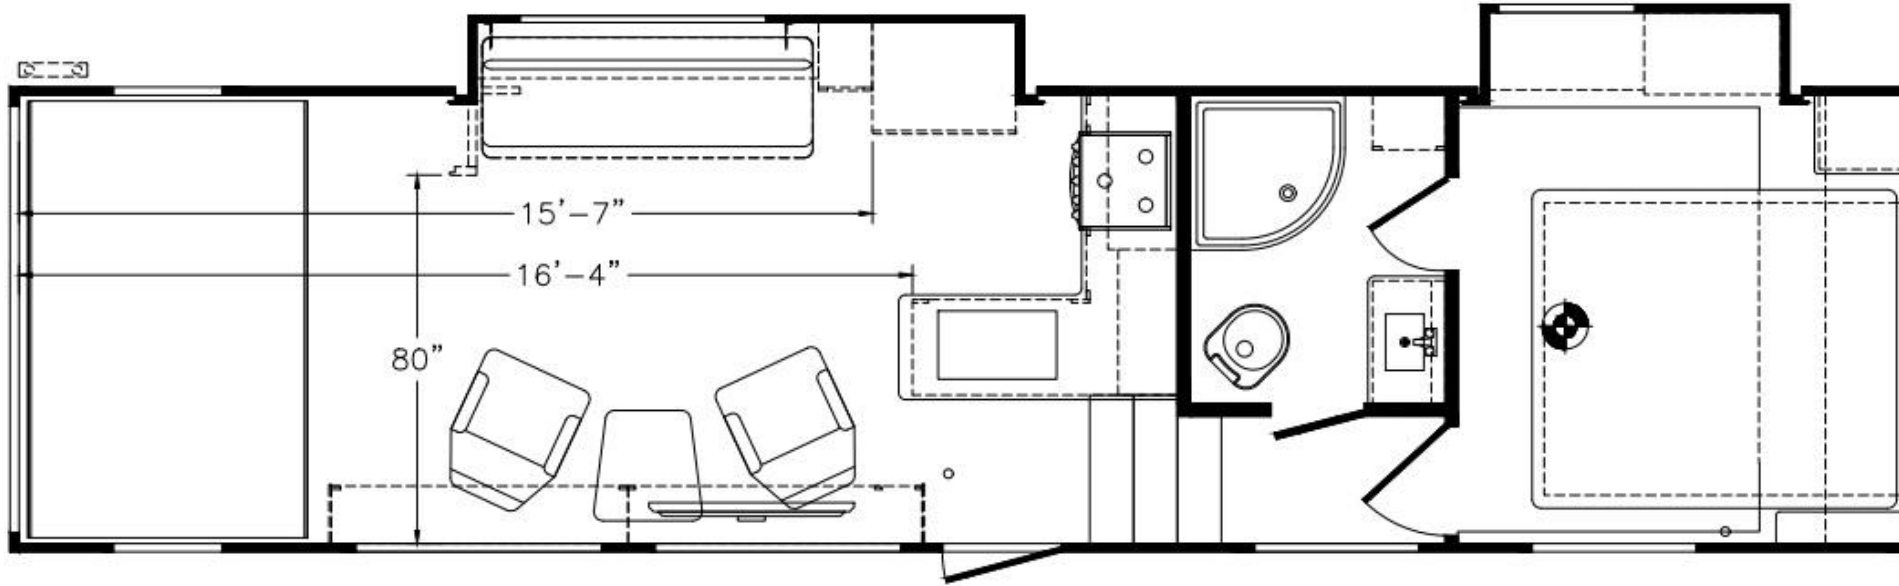

PRODUCT PRESENTATION – 3016SIKS

- ❑ **102" Wide-Body Design**
- ❑ **Wireless Back Up Camera Option**
- ❑ **Flat Floor Wall-to-Wall / No Wheel Wells**
- ❑ **16" Deluxe Aluminum Alloy Wheels**
- ❑ **50" TV Entertainment Center**
- ❑ **32" Bedroom TV**
- ❑ **Large Living Room Slideout w/Sofa & Refer/Pantry**
- ❑ **Dual Swivel Rockers**
- ❑ **Optional On-Board Air Compressor/Tank**
- ❑ **Power Awning w/LED Light Strip**

The Journey Begins...

3016SIKS – Exterior

102" Wide-Body, 16" Aluminum Alloy Wheels

3016SIKS — Floorplan & Specs

All product data, graphics, and photography in this document were as accurate as possible at time of publication. Subsequent refinements during the model year may be evident in the actual product. Genesis Supreme reserves the right to change colors, material, equipment and specifications without notice, and to add, modify or discontinue models shown in promotional materials. Standard/Optional Features and Specs may change without notice. Photographs of interiors & exteriors depicted on this website are strictly representational - colors, materials, appliances, fabrics, etc. may vary or change without notice. Unloaded vehicle weight and carrying capacity capacities will vary depending on optional equipment. Dry weight is measured from standard build and will vary with options. Weight of water, LP gas, fuel and options are not included in Cargo Capacity payload.

UNIT SPECS	
	3016SIKS
OVERALL LENGTH	36' 10"
GVWR (lbs)	15,000
DRY WEIGHT (lbs)	11,560
HITCH WEIGHT (lbs)	2,700
AXLE WEIGHT (lbs)	8,860
AXLE CAPACITY (lbs)	7,000
CARGO CAPACITY (lbs)**	3,440
TIRE SIZE	16"
FRESH WATER (GAL)	160
GRAY WATER (GAL)	50
BLACK TANK (GAL)	50
Note: Weights may change due to options added.	