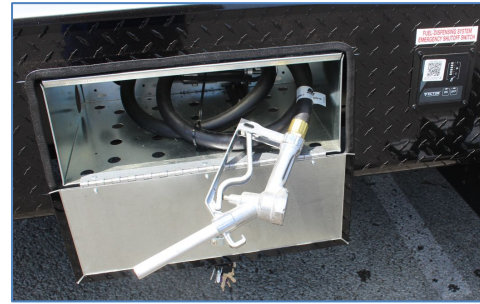

Generous Shower/Lavy Storage

3016SIKS Exterior Features & Options

Pass-Thru Front Storage

Spray-Away®

Optional Tool Box

*Exterior TV Hookups
& Bracket*

"Arctic" Package

40-Gallon Fuel Station