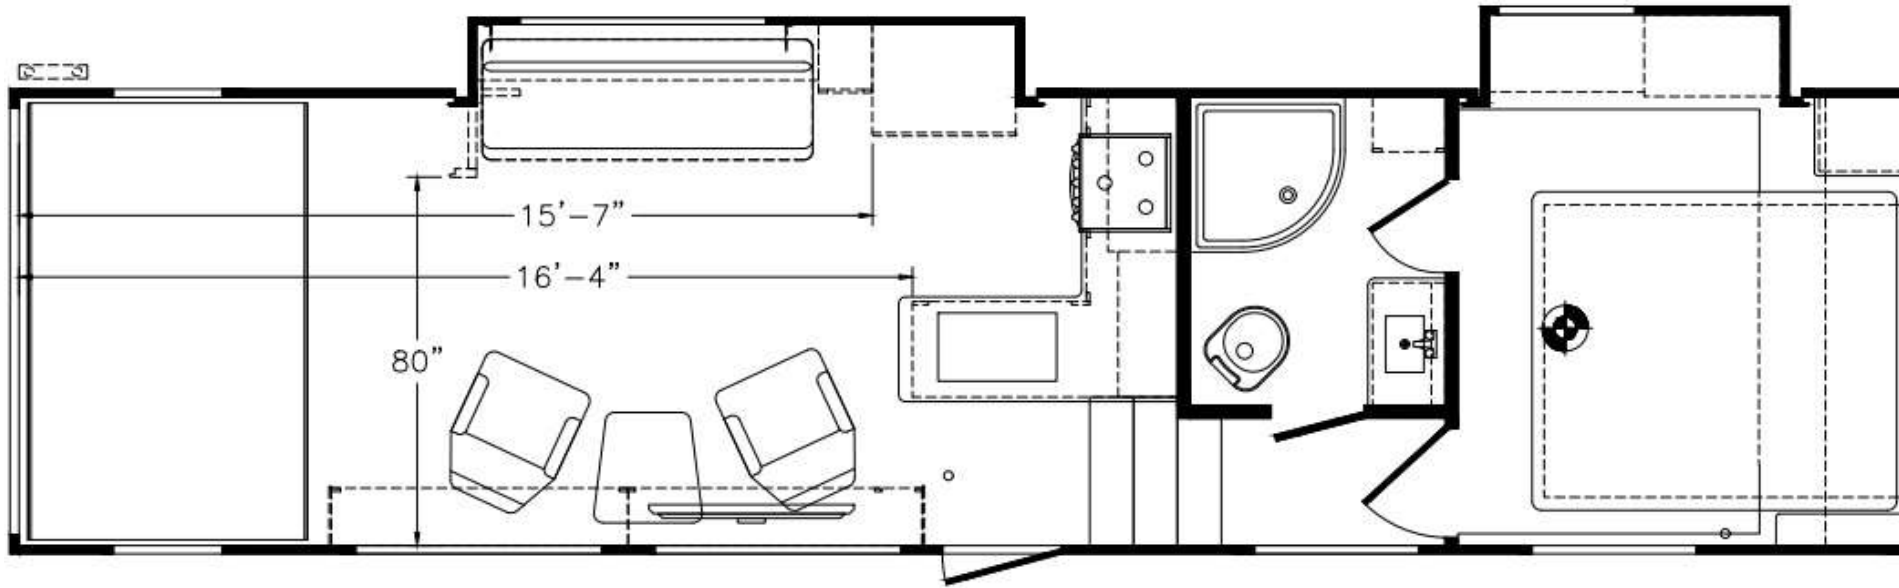

PRODUCT PRESENTATION – 3016RIKS

- **102" Wide-Body Design**
- **Wireless Back Up Camera Option**
- **Flat Floor Wall-to-Wall / No Wheel Wells**
- **16" Deluxe Aluminum Alloy Wheels**
- **50" TV Entertainment Center**
- **32" Bedroom TV**
- **Large Living Room Slideout w/Sofa & Refer/Pantry**
- **Dual Swivel Rockers**
- **Optional On-Board Air Compressor/Tank**
- **Power Awning w/LED Light Strip**

The Journey Begins...

3016RIKS – Exterior

102" Wide-Body, 16" Aluminum Alloy Wheels

3016RIKS — Floorplan & Specs

All product data, graphics, and photography in this document were as accurate as possible at time of publication. Subsequent refinements during the model year may be evident in the actual product. Genesis Supreme reserves the right to change colors, material, equipment and specifications without notice, and to add, modify or discontinue models shown in promotional materials. Standard/Optional Features and Specs may change without notice. Photographs of interiors & exteriors depicted on this website are strictly representational - colors, materials, appliances, fabrics, etc. may vary or change without notice. Unloaded vehicle weight and carrying capacity capacities will vary depending on optional equipment. Dry weight is measured from standard build and will vary with options. Weight of water, LP gas, fuel and options are not included in Cargo Capacity payload.

UNIT SPECS	
	3016RIKS
OVERALL LENGTH	36' 10"
GVWR (lbs)	15,000
DRY WEIGHT (lbs)	11,560
HITCH WEIGHT (lbs)	2,700
AXLE WEIGHT (lbs)	8,860
AXLE CAPACITY (lbs)	7,000
CARGO CAPACITY (lbs)**	3,440
TIRE SIZE	16"
FRESH WATER (GAL)	160
GRAY WATER (GAL)	50
BLACK TANK (GAL)	50
Note: Weights may change due to options added.	