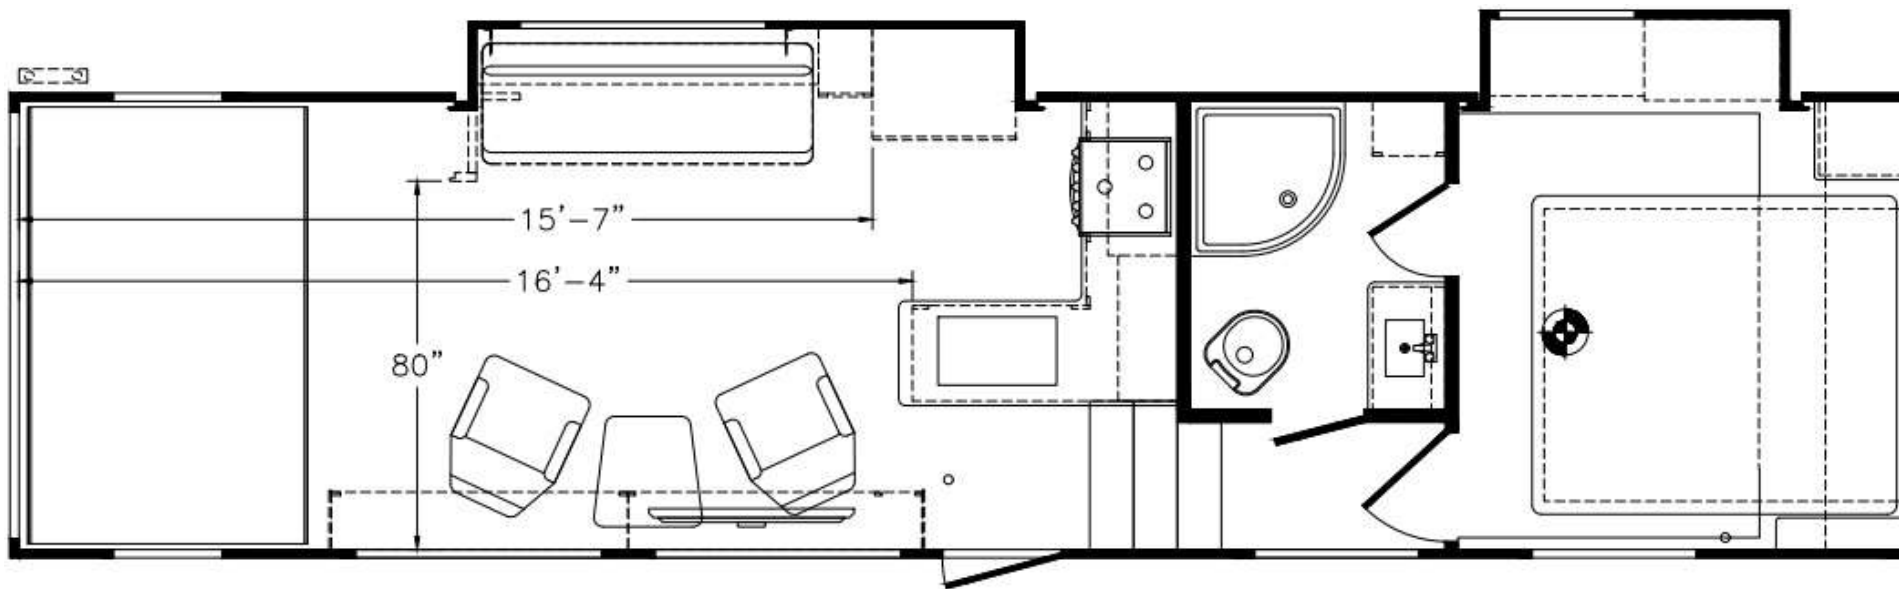

3016IKS — Floorplan & Specs

All product data, graphics, and photography in this document were as accurate as possible at time of publication. Subsequent refinements during the model year may be evident in the actual product. Genesis Supreme reserves the right to change colors, material, equipment and specifications without notice, and to add, modify or discontinue models shown in promotional materials. Standard/Optional Features and Specs may change without notice. Photographs of interiors & exteriors depicted on this website are strictly representational - colors, materials, appliances, fabrics, etc. may vary or change without notice. Unloaded vehicle weight and carrying capacity capacities will vary depending on optional equipment. Dry weight is measured from standard build and will vary with options. Weight of water, LP gas, fuel and options are not included in Cargo Capacity payload.

UNIT SPECS	
	3016IKS
OVERALL LENGTH	36' 10"
GVWR (lbs)	15,000
DRY WEIGHT (lbs)	11,560
HITCH WEIGHT (lbs)	2,700
AXLE WEIGHT (lbs)	8,860
AXLE CAPACITY (lbs)	7,000
CARGO CAPACITY (lbs)**	3,440
TIRE SIZE	16"
FRESH WATER (GAL)	160
GRAY WATER (GAL)	50
BLACK TANK (GAL)	50
Note: Weights may change due to options added.