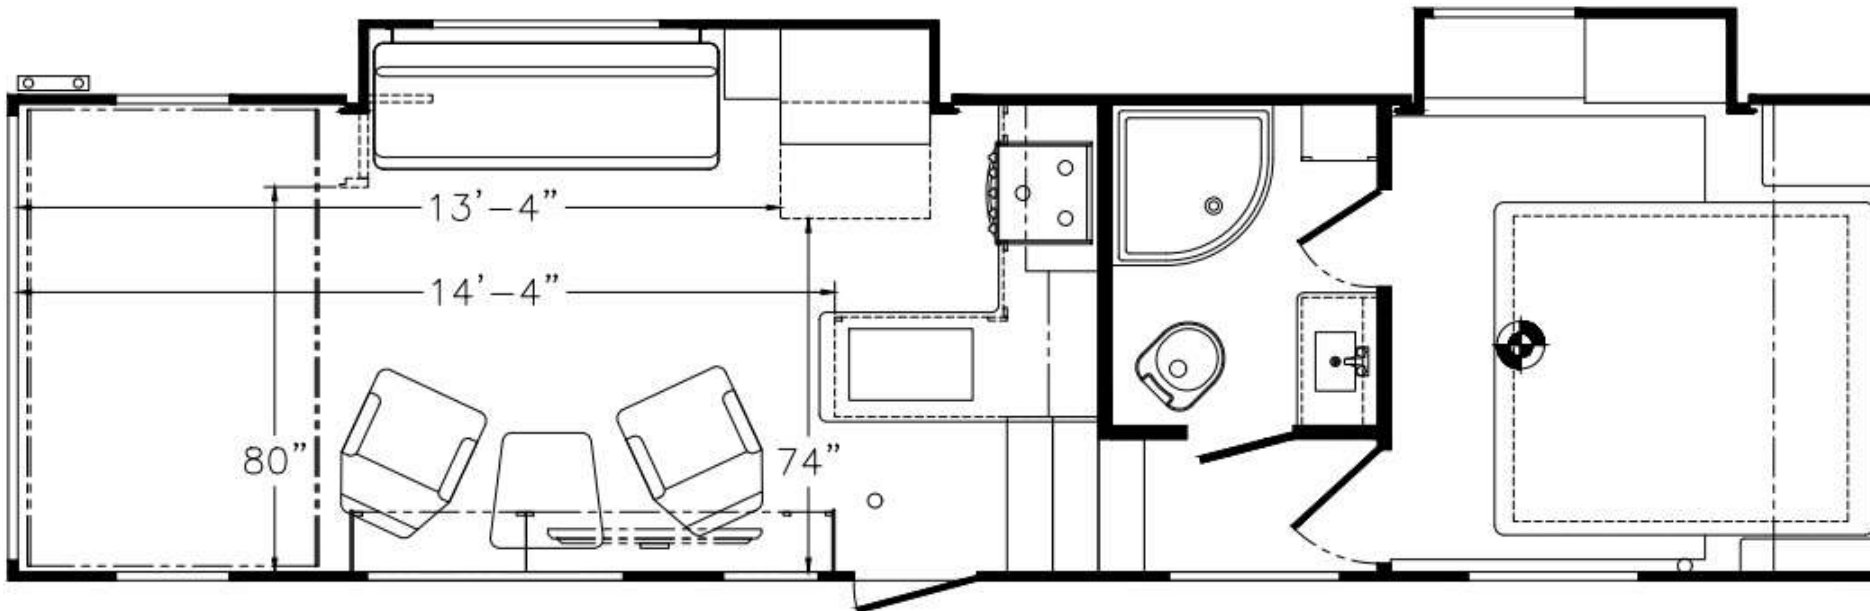

PRODUCT PRESENTATION – 2814RIKS

- **102" Wide-Body Design**
- **Wireless Back Up Camera Option**
- **Flat Floor Wall-to-Wall / No Wheel Wells**
- **16" Deluxe Aluminum Alloy Wheels**
- **50" TV Entertainment Center**
- **32" Bedroom TV**
- **Large Living Room Slideout w/Sofa & Refer/Pantry**
- **Dual Swivel Rockers**
- **Optional On-Board Air Compressor/Tank**
- **Power Awning w/LED Light Strip**

The Journey Begins...

2814RIKS – Exterior

102" Wide-Body, 16" Aluminum Alloy Wheels

2814RIKS — Floorplan & Specs

All product data, graphics, and photography in this document were as accurate as possible at time of publication. Subsequent refinements during the model year may be evident in the actual product. Genesis Supreme reserves the right to change colors, material, equipment and specifications without notice, and to add, modify or discontinue models shown in promotional materials. Standard/Optional Features and Specs may change without notice. Photographs of interiors & exteriors depicted on this website are strictly representational - colors, materials, appliances, fabrics, etc. may vary or change without notice. Unloaded vehicle weight and carrying capacity capacities will vary depending on optional equipment. Dry weight is measured from standard build and will vary with options. Weight of water, LP gas, fuel and options are not included in Cargo Capacity payload.

UNIT SPECS	
	2814RIKS
OVERALL LENGTH	34'-9"
GVWR (lbs)	14,000
DRY WEIGHT (lbs)	10,820
HITCH WEIGHT (lbs)	2,610
AXLE WEIGHT (lbs)	8,210
AXLE CAPACITY (lbs)	7,000
CARGO CAPACITY (lbs)**	3,180
TIRE SIZE	16"
FRESH WATER (GAL)	160
GRAY WATER (GAL)	50
BLACK TANK (GAL)	50
Note: Weights may change due to options added.	