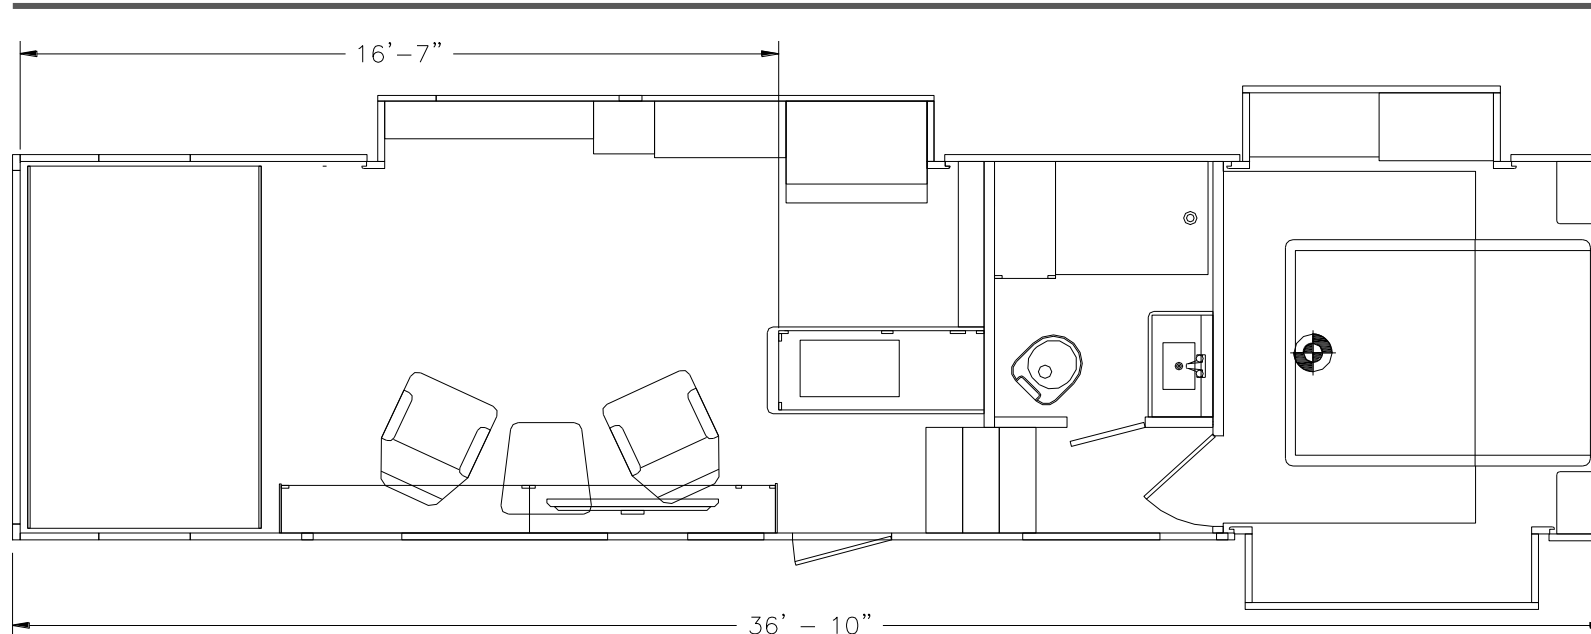

PRODUCT PRESENTATION — 3416TS

- ★ **102" Wide-Body Design**
- ★ **8000-Lb. Axles w/16" LR G Tires**
- ★ **New Lavy Top**
- ★ **Upgraded Material In Pass-Through Compartment**
- ★ **Optional 3000W Inverter**
- ★ **New Acrylic Shower Wall w/Triple Glass Enclosure**
- ★ **Optional Exterior Rockford Fosgate Audio System**
- ★ **Optional 4-Season Rear Pull-Out Wall**
- ★ **Optional Rear Swingout Outside Kitchen**
- ★ **Free Standing Prep Table in Galley**
- ★ **Two or Four Panel Solar Option**
- ★ **Exterior Fold-Down Table**
- ★ **Upgraded Solid-Surface Tops Throughout**
- ★ **Galley Cabinet w/Removable & Adjustable Shelves**

GENESIS
SUPREME

The Journey Begins...

3416TS — EXTERIOR

Tandem Axle, Triple Slideout – Under 40 Feet !

(Shown with optional rear swingout outside kitchen, and optional Patriotic Package.)

3416TS FLOORPLAN & SPECS

UNIT SPECS	
	3416TS
OVERALL LENGTH	36' 10"
GVWR (lbs)	16,500
DRY WEIGHT (lbs)	13,180
HITCH WEIGHT (lbs)	2,840
AXLE WEIGHT (lbs)	10,340
AXLE CAPACITY (lbs)	8,000
CARGO CAPACITY (lbs)**	3,320
TIRE SIZE	16"
FRESH WATER (GAL)	160
GRAY WATER (GAL)	50
BLACK TANK (GAL)	50
Note: Weights may change due to options added.	