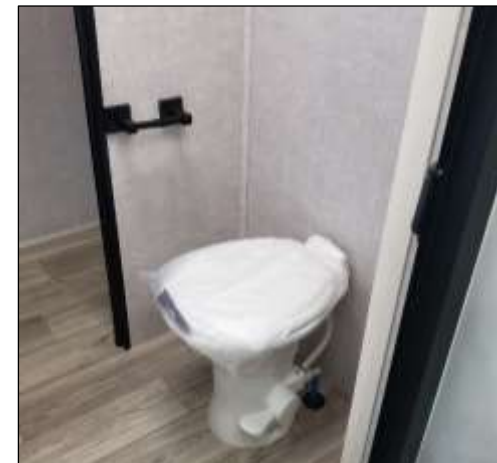

Under Bed Storage

*32" Bedroom TV
w/30" Fireplace*

*A/C & Lighting
Controls*

3416TS — SHOWER / LAVY

Stylish Shower Head & Accessories W/Acrylic Shower Wall

3416TS — EXTERIOR FEATURES & OPTIONS

See order form for complete listing of options.