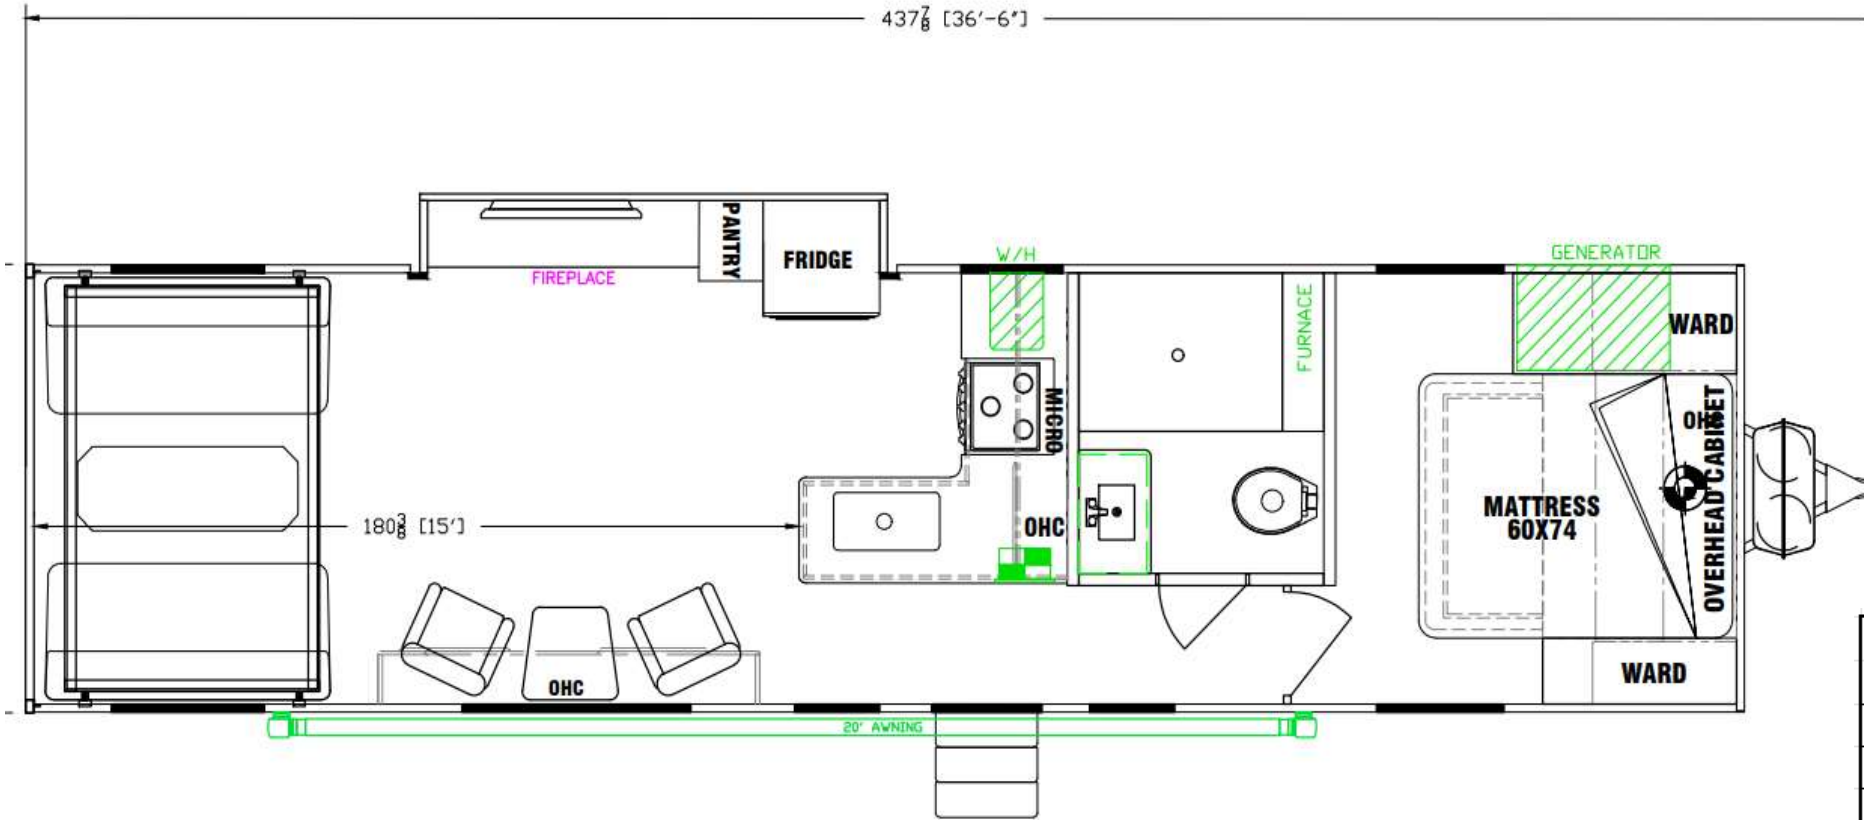

## **New Floorplan Prominent Features:**

- **10" I-Beam Chassis**
- **Fiberglass Laminated Aluminum Frame Sidewalls**
- **102" Wide-Body Design**
- **One-Piece PVC Vinyl Roof**
- **7' Ramp Door w/Full Length Latches**
- **4.5K Yamaha Inverter Generator**
- **Front Power Jack**
- **40-Gallon Fuel Station**
- **Plumbed for Exterior LP Hookup**
- **200W Solar Panel**
- **Extra Large Tinted/Radius Windows w/Valances**
- **Entertainment Center w/50" TV & Fireplace**
- **Opposing Rear Power Dinette**
- **Pillowtop Mattress w/Bedsread**

# M3215FSXL Floorplan & Specs

UNIT SPECS	
	M3215FSXL
OVERALL LENGTH	36'6"
GVWR (lbs)	13,000
DRY WEIGHT (lbs)	9,332
HITCH WEIGHT (lbs)	1,282
AXLE WEIGHT (lbs)	8,050
AXLE CAPACITY (lbs) 3X	6,000
CARGO CAPACITY (lbs)**	3,668
TIRE SIZE	15"
FRESH WATER (GAL)	100
GRAY WATER (GAL)	40
BLACK TANK (GAL)	40
<b>Note: Weights may change due to options added.</b>	