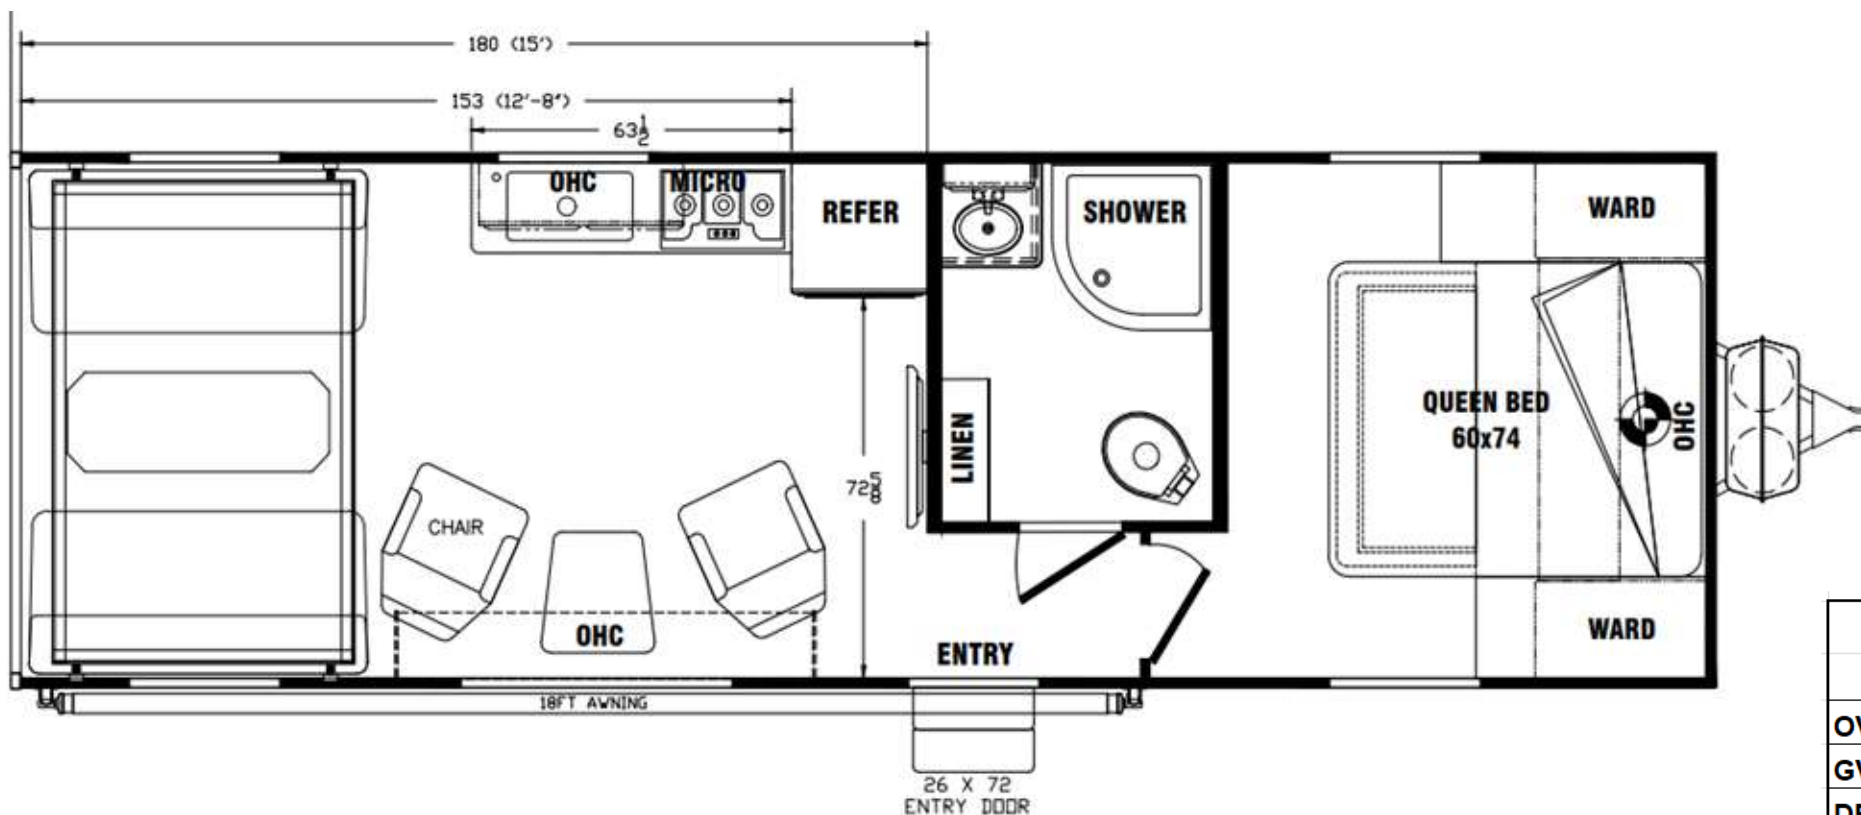

## New Floorplan Prominent Features:

- 8" I-Beam Chassis
- 102" Wide Body Design
- 2 Swivel Rockers
- Front Power Jack
- 32" Living Room TV
- 3-Burner Cooktop/Microwave
- Opposing Dual Sofas/Dinette w/Upper Bed
- Flat Floor Interior – No Wheel Wells
- 15" RaceLine Blacked Out Wheels
- Radiused & Tinted Windows

# M2515FSXL Floorplan & Specs

UNIT SPECS	
	2515FSXL
OVERALL LENGTH	30'-11"
GVWR (lbs)	10,400
DRY WEIGHT (lbs)	7,101
HITCH WEIGHT (lbs)	986
AXLE WEIGHT (lbs)	6,115
AXLE CAPACITY (lbs)	6,000
CARGO CAPACITY (lbs)**	3,299
TIRE SIZE	15"
FRESH WATER (GAL)	100
GRAY WATER (GAL)	40
BLACK TANK (GAL)	40

## Standard Features - Included in Base Price

- 102" Wide-Body Design
- 8" I-Beam Chassis
- White Fiberglass Laminated Aluminum-Framed Sidewalls
- Reinforced Floor
- 10 CU. 12V Refrigerator
- 6 Gallon DSI Water Heater
- Flush Floor Tie Downs
- Dual 30-LB Propane Tanks w/Deluxe Cover
- Solid Surface w/Glass Top Stove
- Metal Ball Bearing Drawer Guides
- Power Awning
- 15" Blacked Out Wheels - RACELINE
- 7' Ramp Door
- Exterior Skirting
- Front Compartment Light
- LED Lights
- Dump Valve Light
- Full-Size Spare Tire
- TV Antenna w/Cable hook up
- (1) 200W Solar Panel