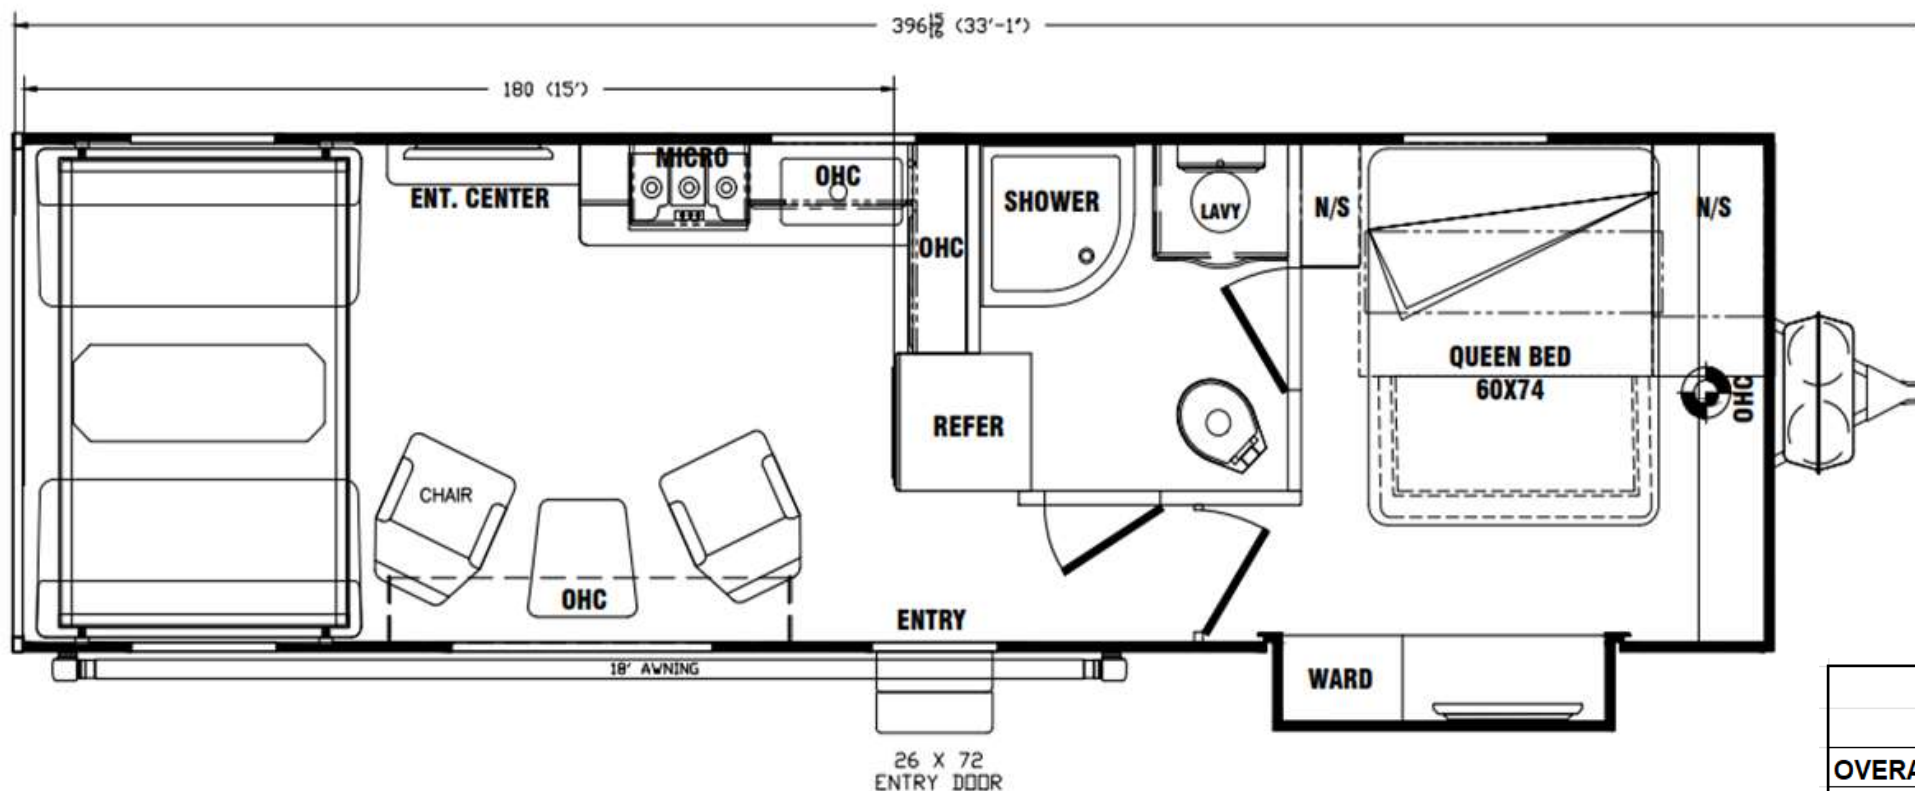

R2915CRXL Floorplan & Specs

All product data, graphics, and photography in this document were as accurate as possible at time of publication. Subsequent refinements during the model year may be evident in the actual product. Genesis Supreme reserves the right to change colors, material, equipment and specifications without notice, and to add, modify or discontinue models shown in promotional materials. Standard/Optional Features and Specs may change without notice. Photographs of interiors & exteriors depicted on this website are strictly representational - colors, materials, appliances, fabrics, etc. may vary or change without notice. Unloaded vehicle weight and carrying capacity capacities will vary depending on optional equipment. Dry weight is measured from standard build and will vary with options. Weight of water, LP gas, fuel and options are not included in Cargo Capacity payload.

UNIT SPECS		R2915CRXL
OVERALL LENGTH		33'-1"
GVWR (lbs)		11,500
DRY WEIGHT (lbs)		8,090
HITCH WEIGHT (lbs)		1,340
AXLE WEIGHT (lbs)		6,750
AXLE CAPACITY (lbs)	(Double)	6,000
CARGO CAPACITY (lbs)**		3,410
TIRE SIZE		15"
FRESH WATER (GAL)		100
GRAY WATER (GAL)		40
BLACK TANK (GAL)		40
Note: Weights may change due to options added.