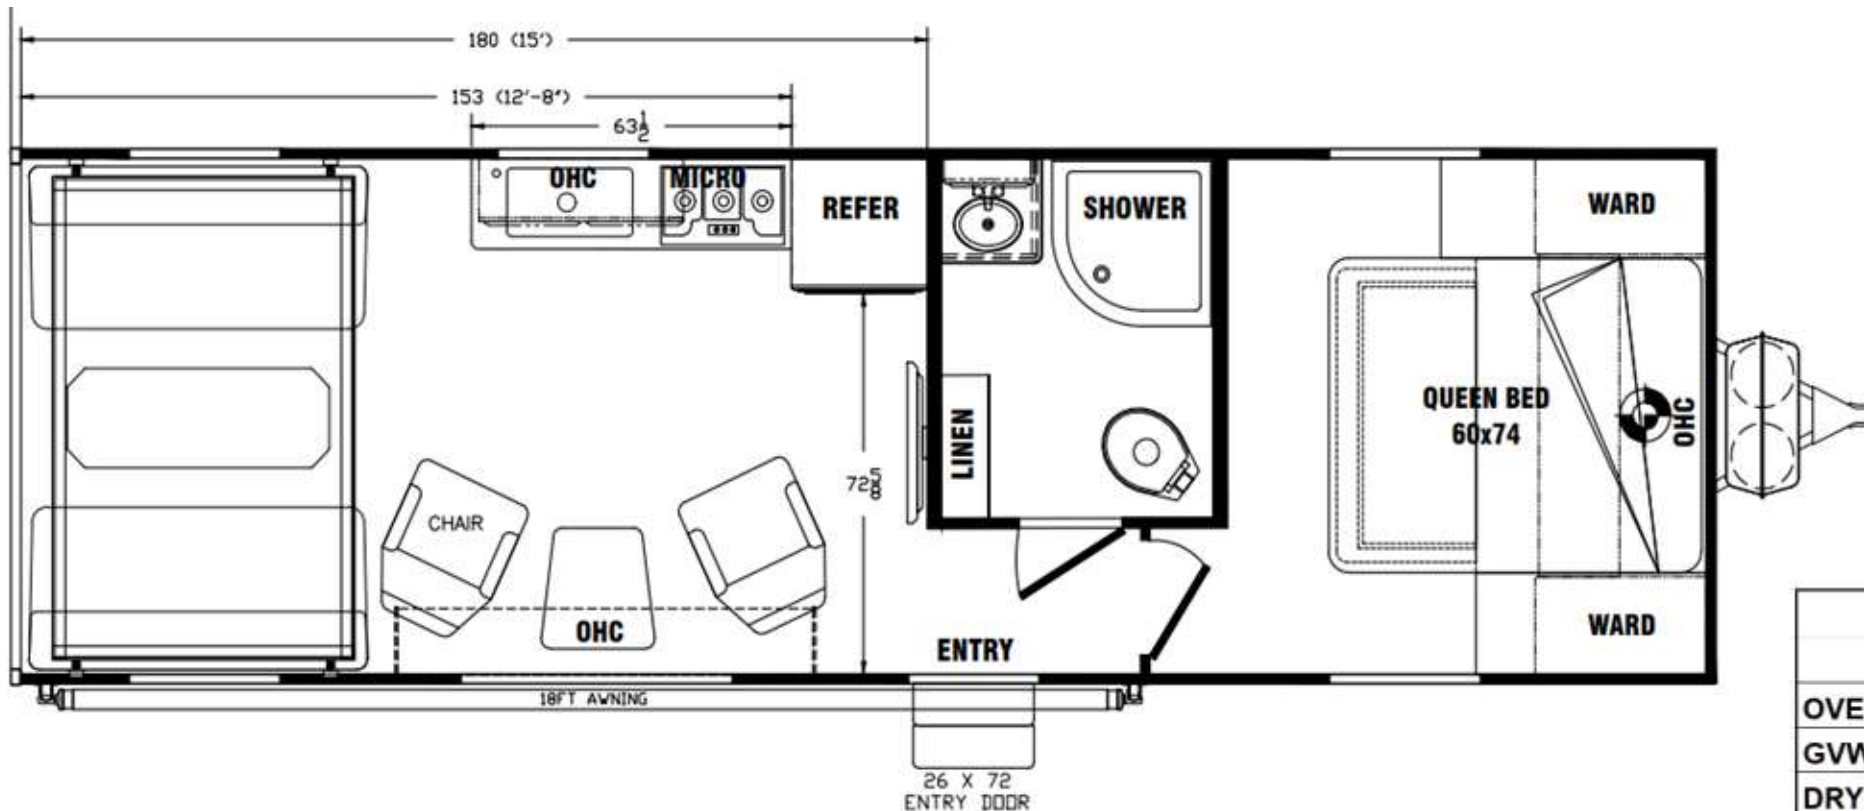

R2515FSXL Floorplan & Specs

All product data, graphics, and photography in this document were as accurate as possible at time of publication. Subsequent refinements during the model year may be evident in the actual product. Genesis Supreme reserves the right to change colors, material, equipment and specifications without notice, and to add, modify or discontinue models shown in promotional materials. Standard/Optional Features and Specs may change without notice. Photographs of interiors & exteriors depicted on this website are strictly representational - colors, materials, appliances, fabrics, etc. may vary or change without notice. Unloaded vehicle weight and carrying capacity capacities will vary depending on optional equipment. Dry weight is measured from standard build and will vary with options. Weight of water, LP gas, fuel and options are not included in Cargo Capacity payload.

UNIT SPECS	
	R2515FSXL
OVERALL LENGTH	30'-11"
GVWR (lbs)	10,400
DRY WEIGHT (lbs)	7,101
HITCH WEIGHT (lbs)	986
AXLE WEIGHT (lbs)	6,115
AXLE CAPACITY (lbs)	6,000
CARGO CAPACITY (lbs)**	3,299
TIRE SIZE	15"
FRESH WATER (GAL)	100
GRAY WATER (GAL)	40
BLACK TANK (GAL)	40
Note: Weights may change due to options added.