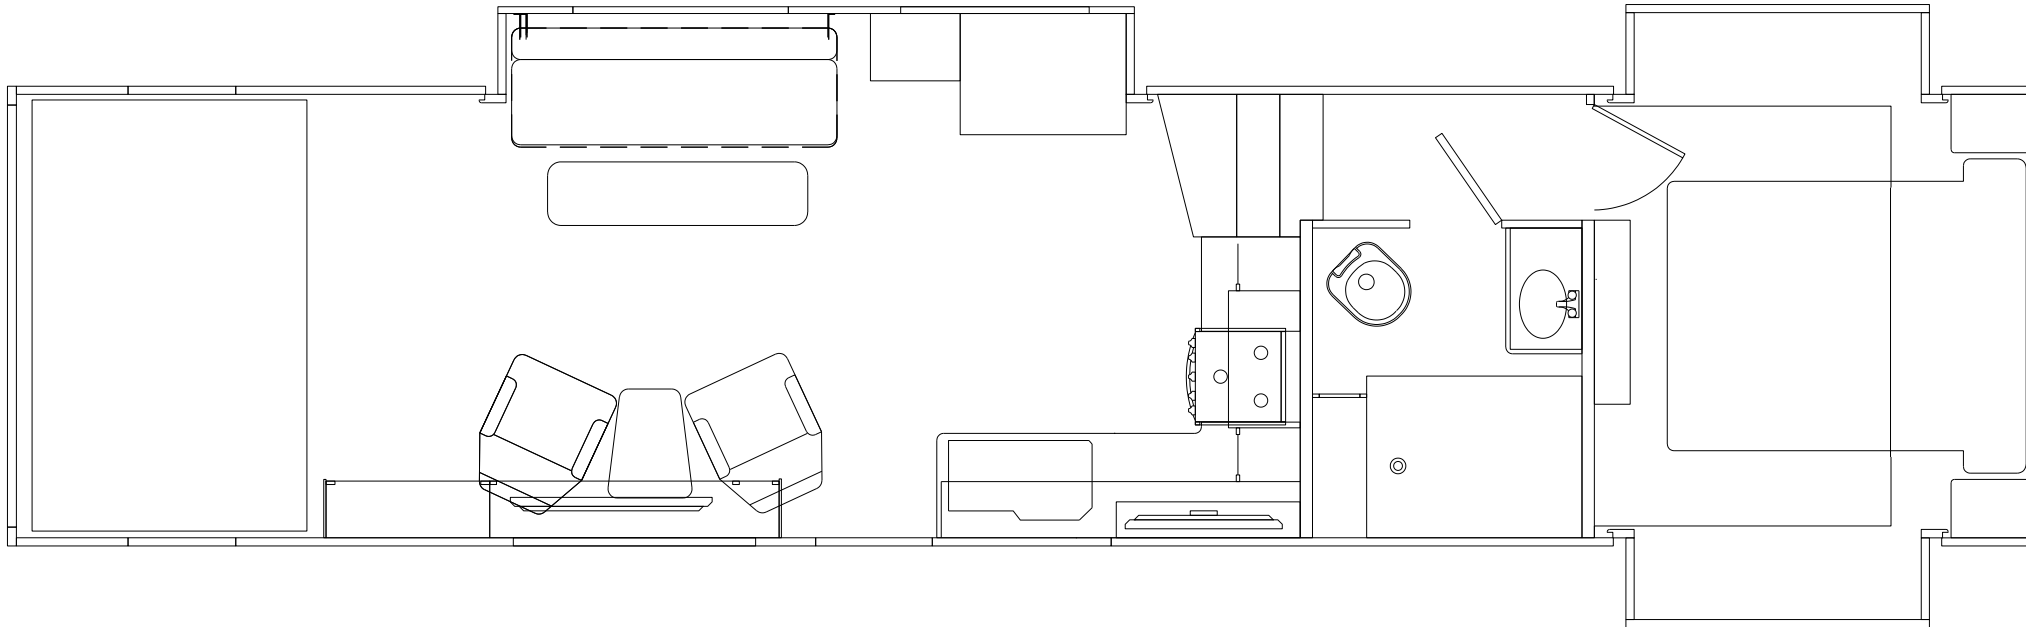

GENESIS
SUPREME

The Journey Begins...

M3917KDTS

Triple-Axle, Triple-Slideouts, 3 Roof A/C's

M3917KDTS — Floorplan & Specs

All product data, graphics, and photography in this document were as accurate as possible at time of publication. Subsequent refinements during the model year may be evident in the actual product. Genesis Supreme reserves the right to change colors, material, equipment and specifications without notice, and to add, modify or discontinue models shown in promotional materials. Standard/Optional Features and Specs may change without notice. Photographs of interiors & exteriors depicted on this website are strictly representational - colors, materials, appliances, fabrics, etc. may vary or change without notice. Unloaded vehicle weight and carrying capacity capacities will vary depending on optional equipment. Dry weight is measured from standard build and will vary with options. Weight of water, LP gas, fuel and options are not included in Cargo Capacity payload.

UNIT SPECS	
	3917KDTS
OVERALL LENGTH	39' 10"
GVWR (lbs)	17,500
DRY WEIGHT (lbs)	13,180
HITCH WEIGHT (lbs)	3,290
AXLE WEIGHT (lbs)	9,890
AXLE CAPACITY (lbs)	7,000
CARGO CAPACITY (lbs)**	4,320
TIRE SIZE	16
FRESH WATER (GAL)	160
GRAY WATER (GAL)	50
BLACK TANK (GAL)	50
Note: Weights may change due to options added.	