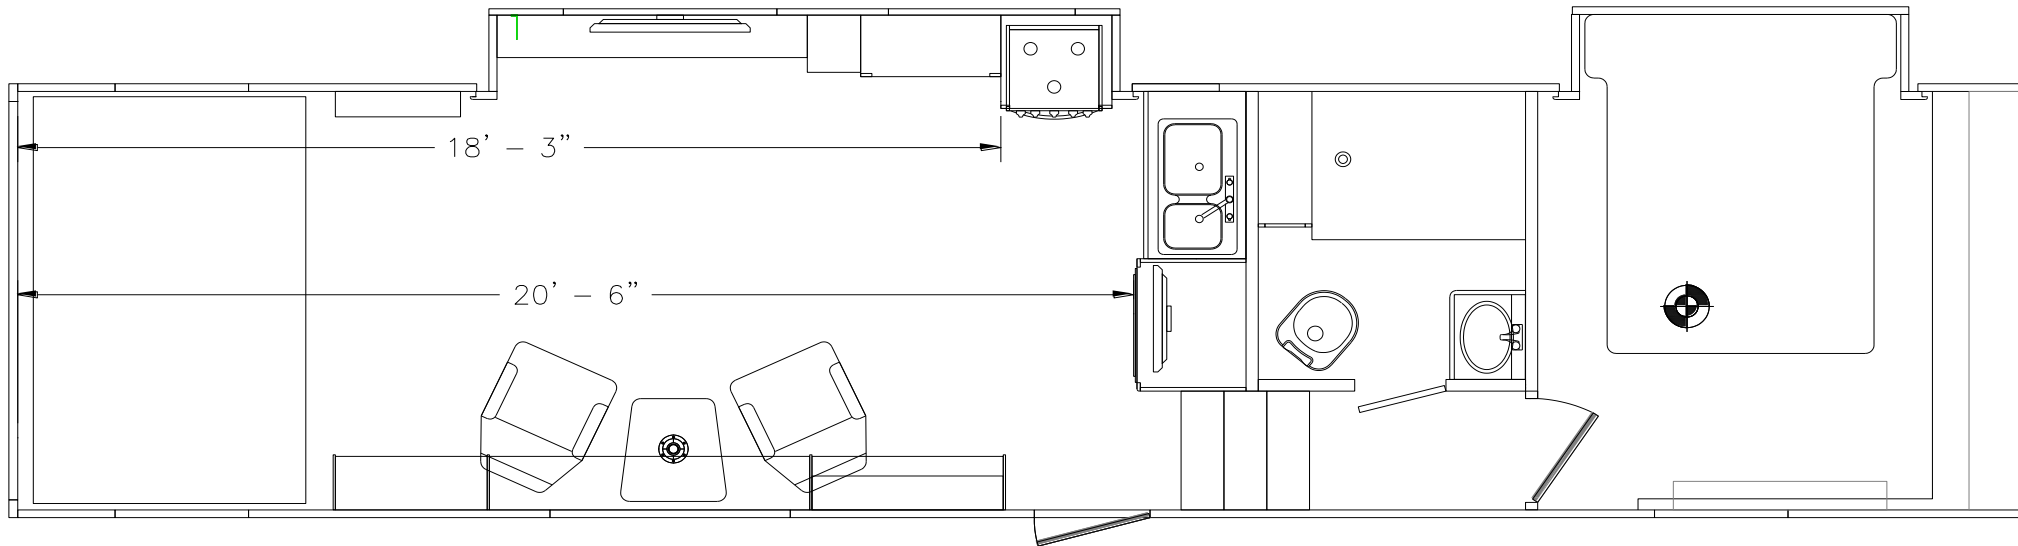

PRODUCT PRESENTATION – M3720GSSB

- **Lamilux SUNSATION® Exterior Wall Laminate for Extreme UV Resistance and Color Stability**
- **4.5KW Yamaha Generator w/Transfer Switch**
- **15K BTU Ducted A/C**
- **Living Room w/Slideout**
- **Bedroom Slideout**
- **Front Wall-to-Wall Wardrobe**
- **Dual Swivel Rockers**
- **Hidden 32" Bedroom TV**
- **Solid Surface Galley Top/Covers**

GENESIS
S U P R E M E

The Journey Begins...

M3720GSSB — Exterior

M3720GSSB Floorplan & Specs

All product data, graphics, and photography in this document were as accurate as possible at time of publication. Subsequent refinements during the model year may be evident in the actual product. Genesis Supreme reserves the right to change colors, material, equipment and specifications without notice, and to add, modify or discontinue models shown in promotional materials. Standard/Optional Features and Specs may change without notice. Photographs of interiors & exteriors depicted on this website are strictly representational - colors, materials, appliances, fabrics, etc. may vary or change without notice. Unloaded vehicle weight and carrying capacity capacities will vary depending on optional equipment. Dry weight is measured from standard build and will vary with options. Weight of water, LP gas, fuel and options are not included in Cargo Capacity payload.

UNIT SPECS	
	M3720GSSB
OVERALL LENGTH	39'10"
GVWR (lbs)	17,500
DRY WEIGHT (lbs)	
HITCH WEIGHT (lbs)	
AXLE WEIGHT (lbs)	
AXLE CAPACITY (lbs)	7,000
CARGO CAPACITY (lbs)**	
TIRE SIZE	16"
FRESH WATER (GAL)	160
GRAY WATER (GAL)	50
BLACK TANK (GAL)	50
Note: Weights may change due to options added.	