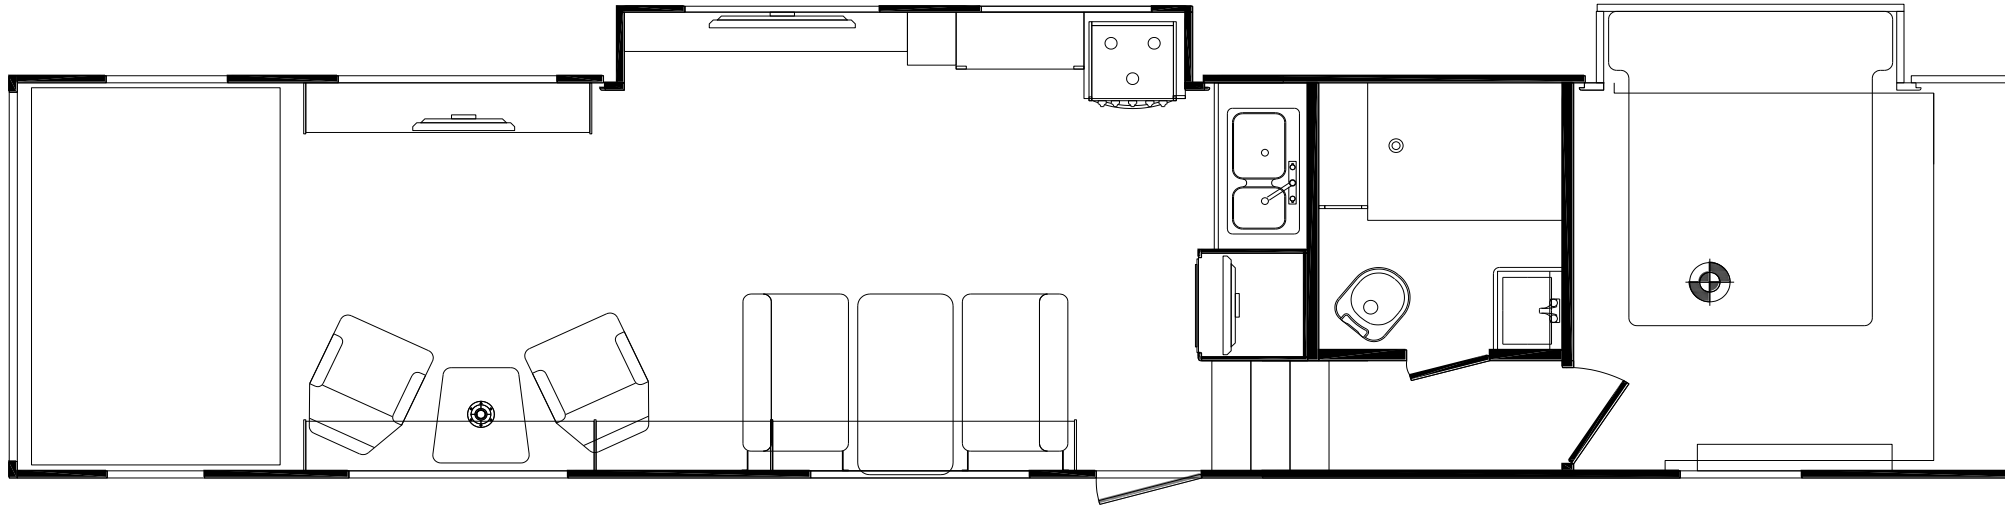

PRODUCT PRESENTATION — 4024GSSB

GENESIS
SUPREME

- **102" Wide-Body Design**
- **Bedroom Slideout w/East-West Bed**
- **Lamilux SUNSATION® Exterior Wall Laminate for Extreme UV Resistance and Color Stability**
- **Triple 7,000 Lb. Axles**
- **16" Load Range G Tires**
- **Large Living Room w/Galley Slideout**
- **50" TV/Electric Fireplace/Entertainment Center**
- **32" HideAway Bedroom TV**
- **15K BTU A/C w/Ducting**
- **LED Interior Lighting Throughout**
- **Power Awning w/Led Light Strip**

The Journey Begins...

4024GSSB — EXTERIOR

4024GSSB FLOORPLAN & SPECS

All product data, graphics, and photography in this document were as accurate as possible at time of publication. Subsequent refinements during the model year may be evident in the actual product. Genesis Supreme reserves the right to change colors, material, equipment and specifications without notice, and to add, modify or discontinue models shown in promotional materials. Standard/Optional Features and Specs may change without notice. Photographs of interiors & exteriors depicted on this website are strictly representational - colors, materials, appliances, fabrics, etc. may vary or change without notice. Unloaded vehicle weight and carrying capacity capacities will vary depending on optional equipment. Dry weight is measured from standard build and will vary with options. Weight of water, LP gas, fuel and options are not included in Cargo Capacity payload.