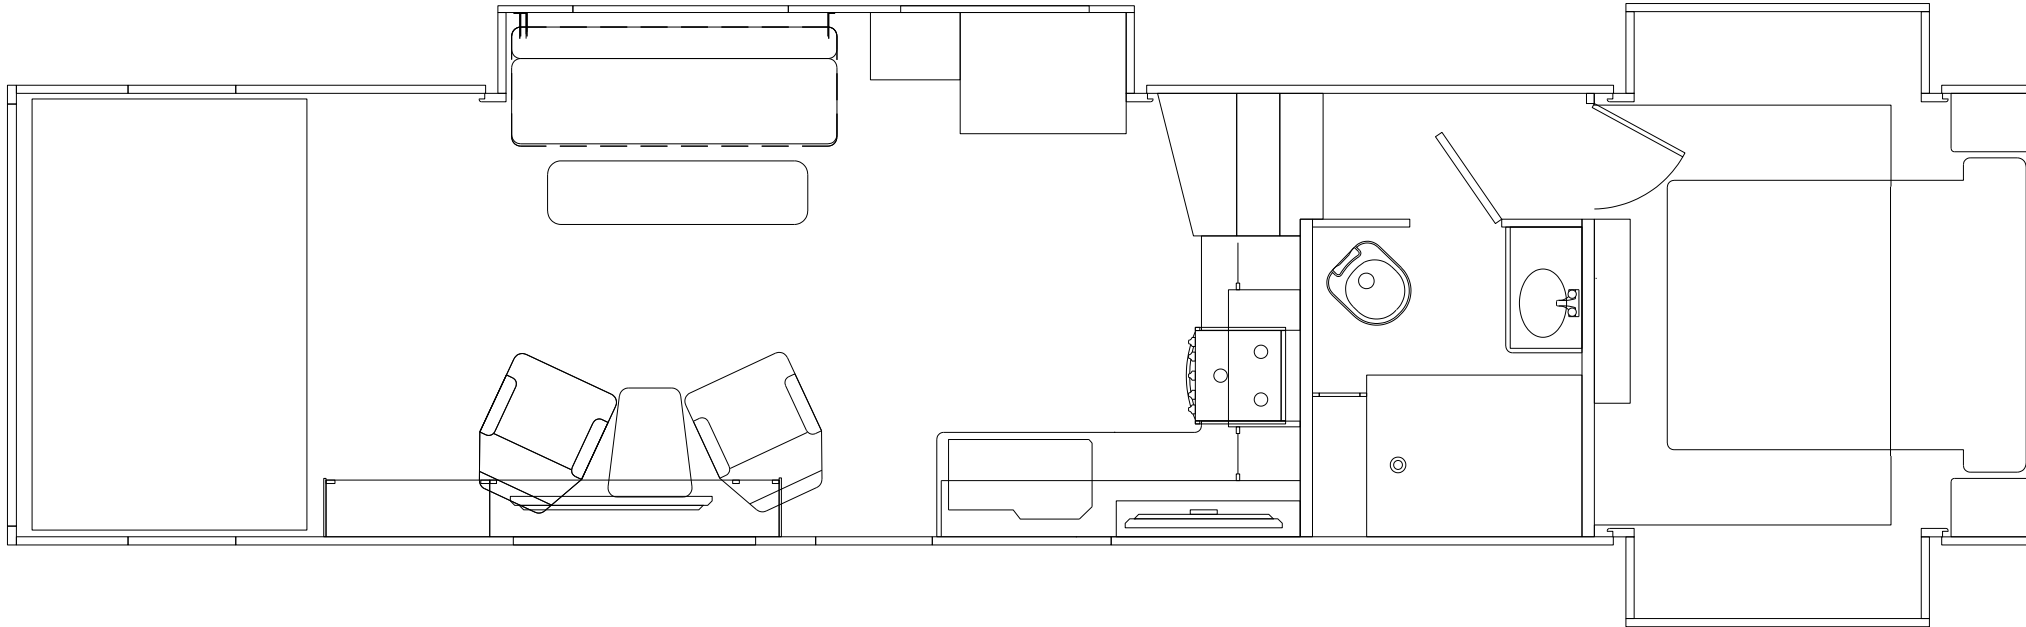

GENESIS
SUPREME

The Journey Begins...

G3917KDTS

Triple-Axle, Triple-Slideouts, 3 Roof A/C's

G3917KDTS — Floorplan & Specs

All product data, graphics, and photography in this document were as accurate as possible at time of publication. Subsequent refinements during the model year may be evident in the actual product. Genesis Supreme reserves the right to change colors, material, equipment and specifications without notice, and to add, modify or discontinue models shown in promotional materials. Standard/Optional Features and Specs may change without notice. Photographs of interiors & exteriors depicted on this website are strictly representational - colors, materials, appliances, fabrics, etc. may vary or change without notice. Unloaded vehicle weight and carrying capacity capacities will vary depending on optional equipment. Dry weight is measured from standard build and will vary with options. Weight of water, LP gas, fuel and options are not included in Cargo Capacity payload.

UNIT SPECS	
	4224BSP
OVERALL LENGTH	42'6"
GVWR (lbs)	21000 lbs
DRY WEIGHT (lbs)	15,370 lbs
HITCH WEIGHT (lbs)	3,170 lbs
AXLE WEIGHT (lbs)	12,200 lbs
AXLE CAPACITY (lbs)	7,000 lbs
CARGO CAPACITY (lbs)*	5,630 lbs
TIRE SIZE	16"
FRESH WATER (GAL)	160
GRAY WATER (GAL)	50
BLACK TANK (GAL)	50
Note: Weights may change due to options added.	