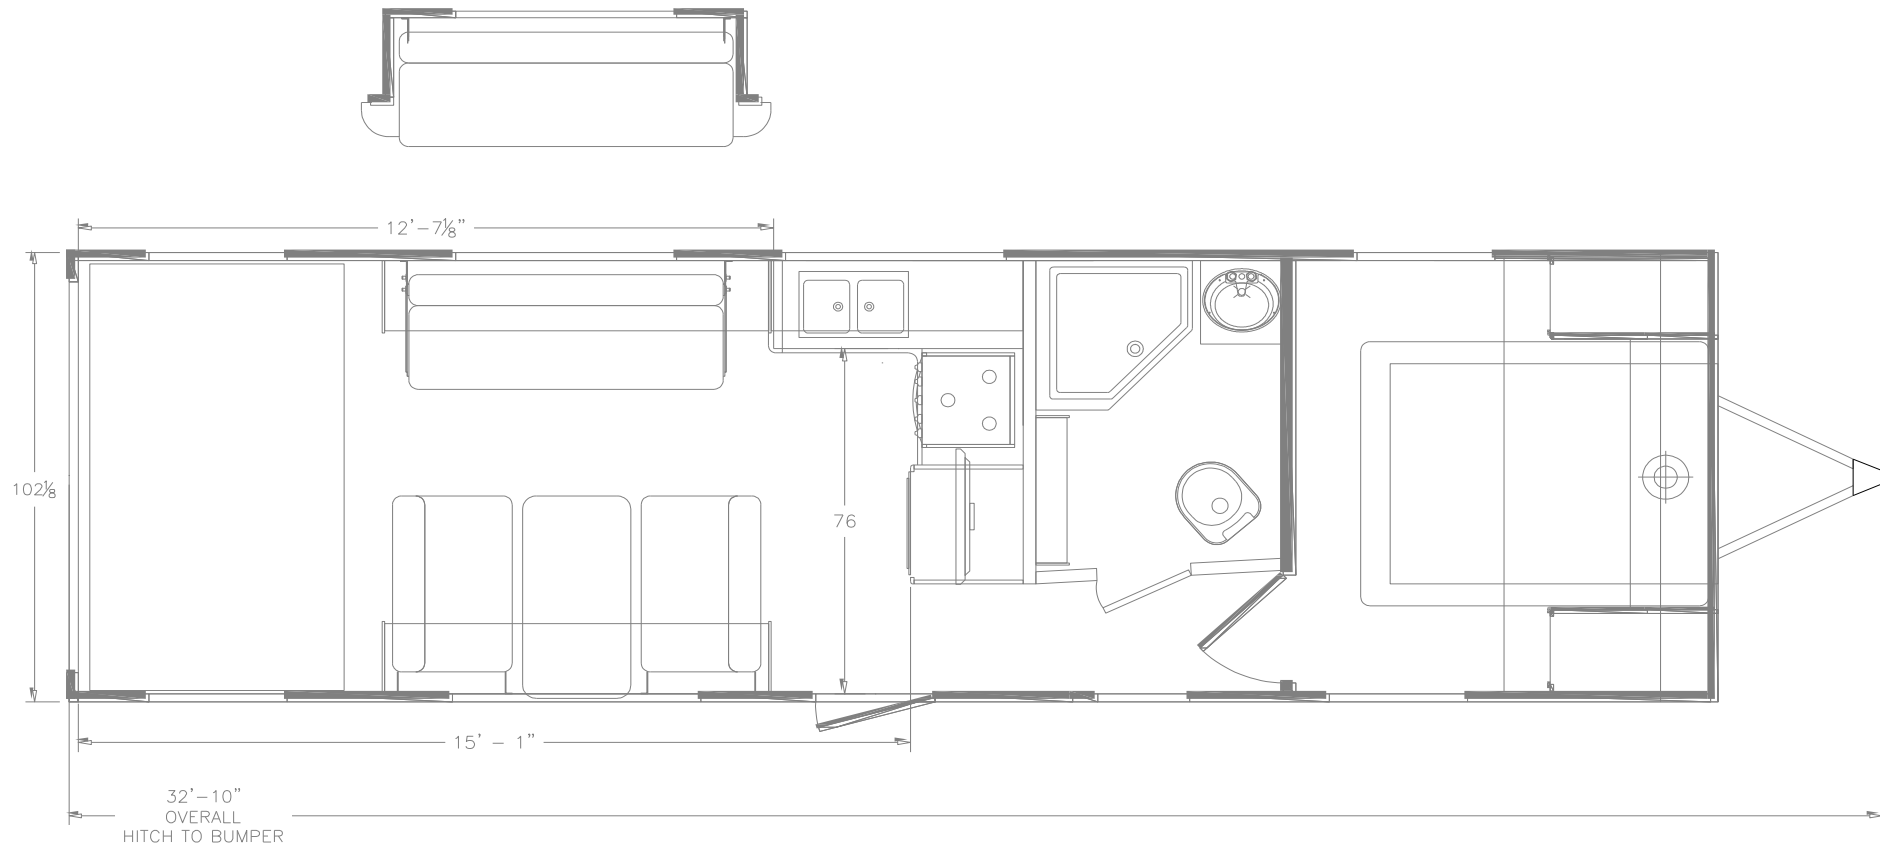

Toyhauler

G2715FSXL Exterior

G2715FSXL Floorplan & Specs

UNIT SPECS	
	R2715FSXL
OVERALL LENGTH	32' 9"
GVWR (lbs)	11,500
DRY WEIGHT (lbs)	7,460
HITCH WEIGHT (lbs)	1,320
AXLE WEIGHT (lbs)	6,140
AXLE CAPACITY (lbs)	6,000
CARGO CAPACITY (lbs)**	4,040
TIRE SIZE	15"
FRESH WATER (GAL)	100
GRAY WATER (GAL)	40
BLACK TANK (GAL)	40
Note: Weights may change due to options added.	

Standard Features — Included in Base Price

- 102" Wide-Body Design
- Fiberglass Laminated Aluminum-Framed Sidewalls
- 7-Foot Ramp Door w/Full-Length Latches
- 100 Gallons Fresh Water
- Powered Rear Queen Beds (Two)
- Dual 20 Lb. Propane Tanks w/Deluxe Cover
- Microwave
- Pillow Top Mattress w/Coordinated Bedspread
- Exterior Shower (Hot & Cold)
- Extra-Large, Radius & Tinted Windows & Valances
- Black Tank Flush
- Stainless Steel Galley Sink w/High-Rise Metal Faucet
- 6-Gallon Gas DSI Water Heater
- Inset Coffered Ceiling Panel w/LED & Accent Lights
- 30K Furnace
- 15" Aluminum Wheels
- Lavy Sink w/Medicine Cabinet
- One-Piece PVC Vinyl Roof
- Dinette with Table and One Sofa
- 8" I-Beam Frame
- Above-Cabinet Storage w/Chrome Storage Bars
- 12v Powered Fan Galley & Lavy Roof Vents
- TV Antenna
- Sewer Hose Storage Compartment
- External 110v Electrical Outlets
- Exterior Metal Diamond Plate Front & Skirting
- Plumbed for Exterior LP Hookup
- Double Radius Entry Door Step
- Exterior Lights - Porch (2), Rear (2), Front (1)
- Tie-Downs Throughout
- Four (4) Stab Jacks
- Bunk & Bedroom Roof Vents
- Rear Spoiler