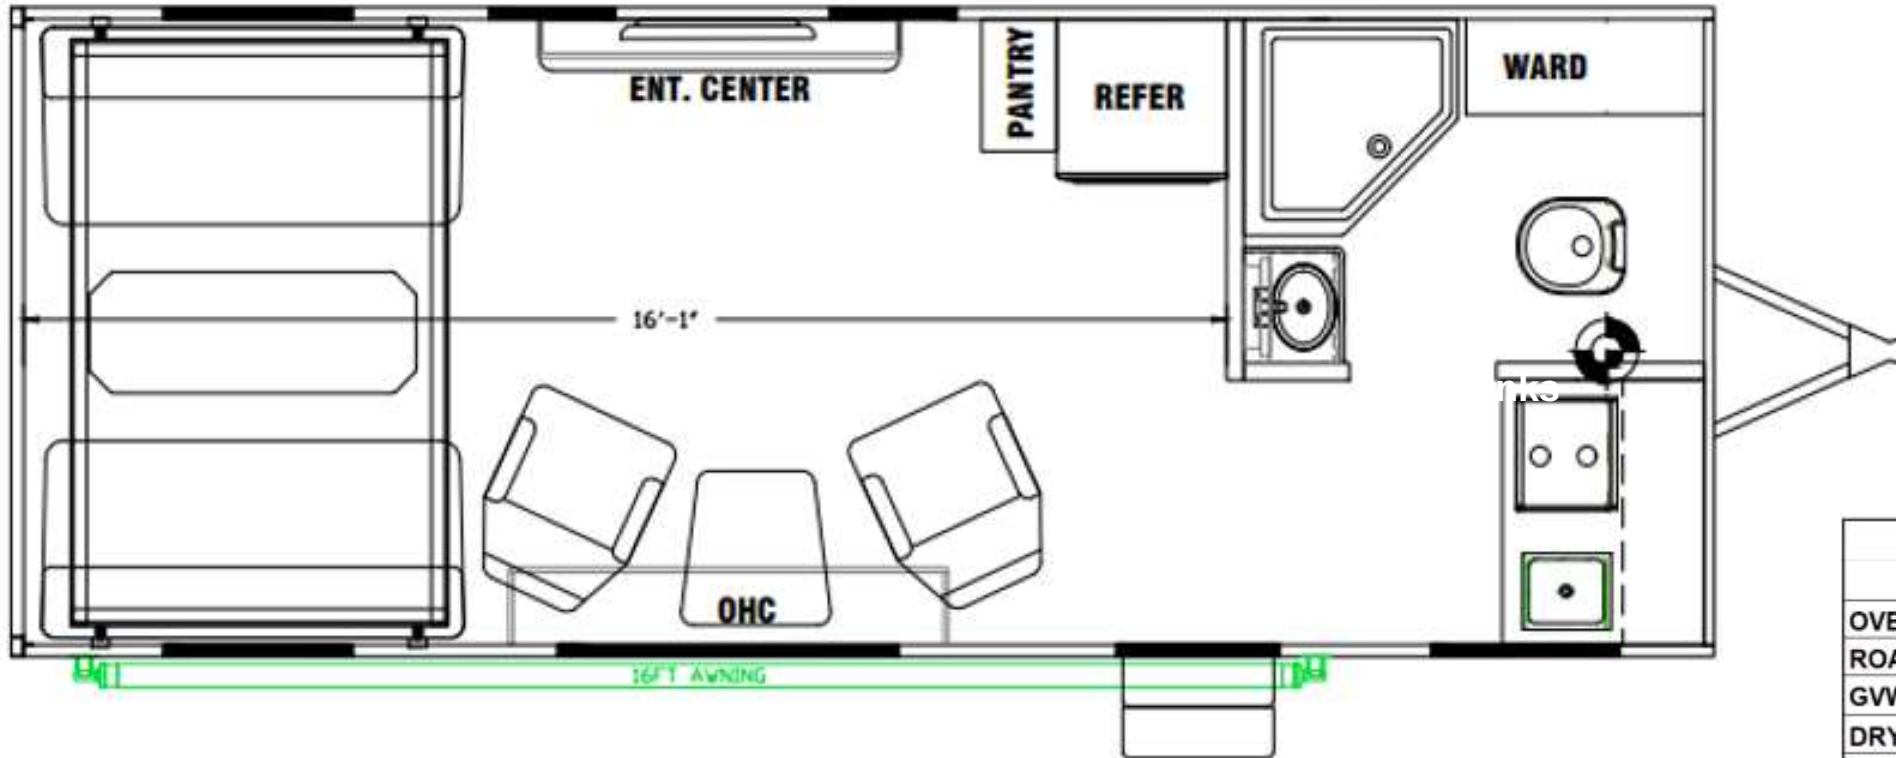

PRODUCT PRESENTATION — G220LTE

Prominent Features:

- *2 Swivel Rockers*
- *40" Living Room TV*
- *Electric Fireplace*
- *2-Burner Cooktop/Stainless Steel Galley Sink*
- *Flat Floor Interior – No Wheel Wells*
- *34" X 34" Radius Shower & Glass Door*
- *Large Radius Windows with Tinted Glass*

Bumper Pull Toyhauler

G220LTE — EXTERIOR

G220LTE FLOORPLAN & SPECS

All product data, graphics, and photography in this document were as accurate as possible at time of publication. Subsequent refinements during the model year may be evident in the actual product. Genesis Supreme reserves the right to change colors, material, equipment and specifications without notice, and to add, modify or discontinue models shown in promotional materials. Standard/Optional Features and Specs may change without notice. Photographs of interiors & exteriors depicted on this website are strictly representational - colors, materials, appliances, fabrics, etc. may vary or change without notice. Unloaded vehicle weight and carrying capacity capacities will vary depending on optional equipment. Dry weight is measured from standard build and will vary with options. Weight of water, LP gas, fuel and options are not included in Cargo Capacity payload.

UNIT SPECS	
	220LTE
OVERALL LENGTH	25'
ROADSIDE CARGO	15'
GVWR (lbs)	9,400
DRY WEIGHT (lbs)	5,936
HITCH WEIGHT (lbs)	798
AXLE WEIGHT (lbs)	5,165
AXLE CAPACITY (lbs)	4,400
CARGO CAPACITY (lbs)**	3,437
TIRE SIZE	15"
FRESH WATER (GAL)	100
GRAY WATER (GAL)	40
BLACK TANK (GAL)	40