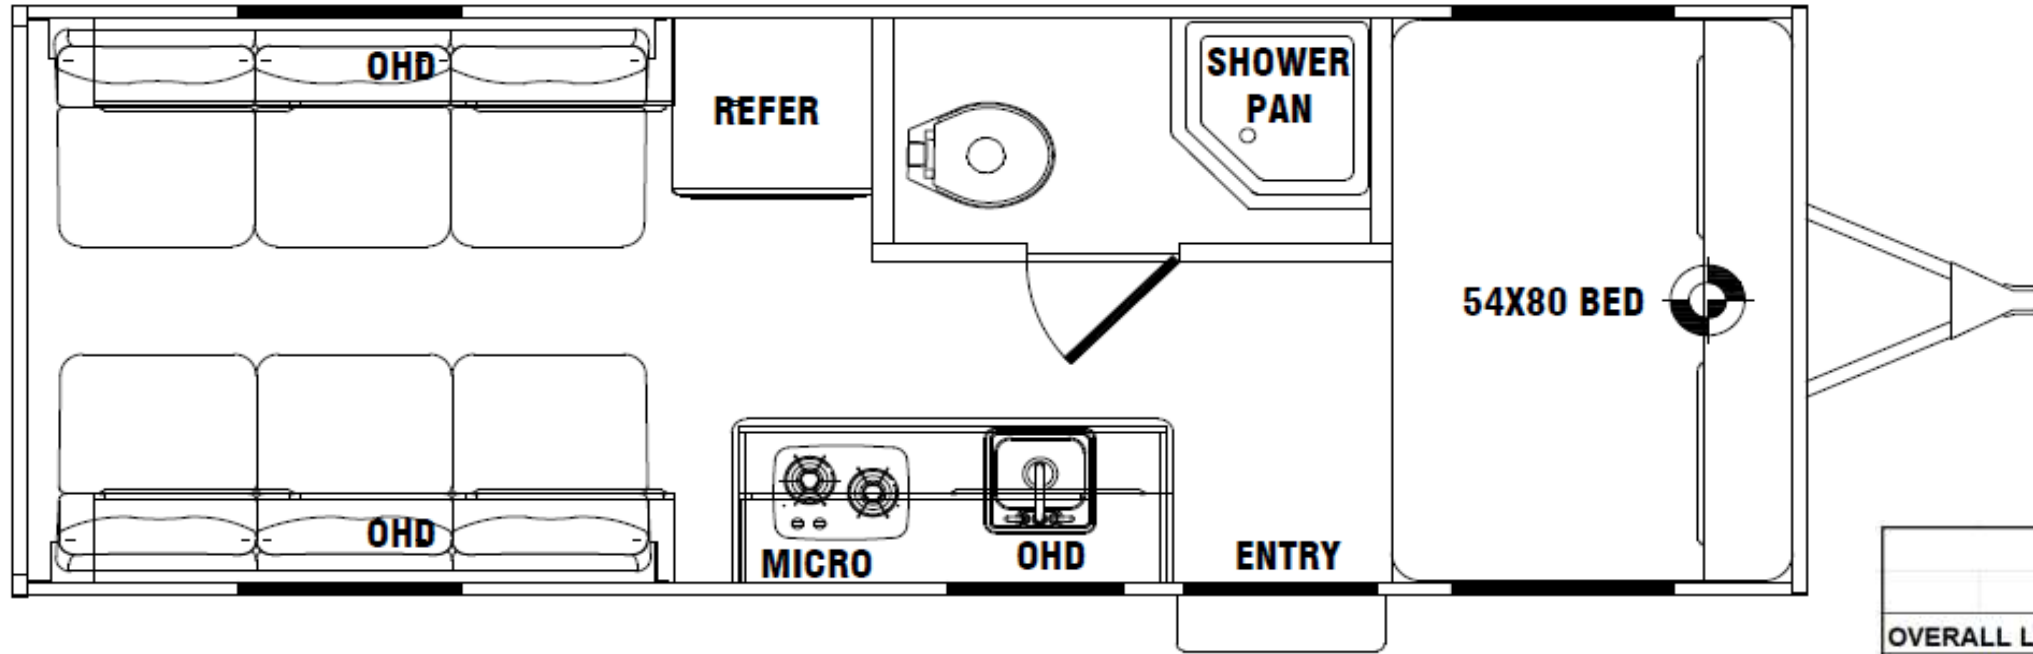

G185LTE Floorplan & Specs

All product data, graphics, and photography in this document were as accurate as possible at time of publication. Subsequent refinements during the model year may be evident in the actual product. Genesis Supreme reserves the right to change colors, material, equipment and specifications without notice, and to add, modify or discontinue models shown in promotional materials. Standard/Optional Features and Specs may change without notice. Photographs of interiors & exteriors depicted on this website are strictly representational - colors, materials, appliances, fabrics, etc. may vary or change without notice. Unloaded vehicle weight and carrying capacity capacities will vary depending on optional equipment. Dry weight is measured from standard build and will vary with options. Weight of water, LP gas, fuel and options are not included in Cargo Capacity payload.

UNIT SPECS	
	G185LTE
OVERALL LENGTH	22'-9"
GVWR (lbs)	6700
DRY WEIGHT (lbs)	4130
HITCH WEIGHT (lbs)	690
AXLE WEIGHT (lbs)	3440
AXLE CAPACITY (lbs)	3500
CARGO CAPACITY (lbs)**	2570
TIRE SIZE	14"
FRESH WATER (GAL)	50
GRAY WATER (GAL)	26
BLACK TANK (GAL)	26

Note: Weights may change due to options added.