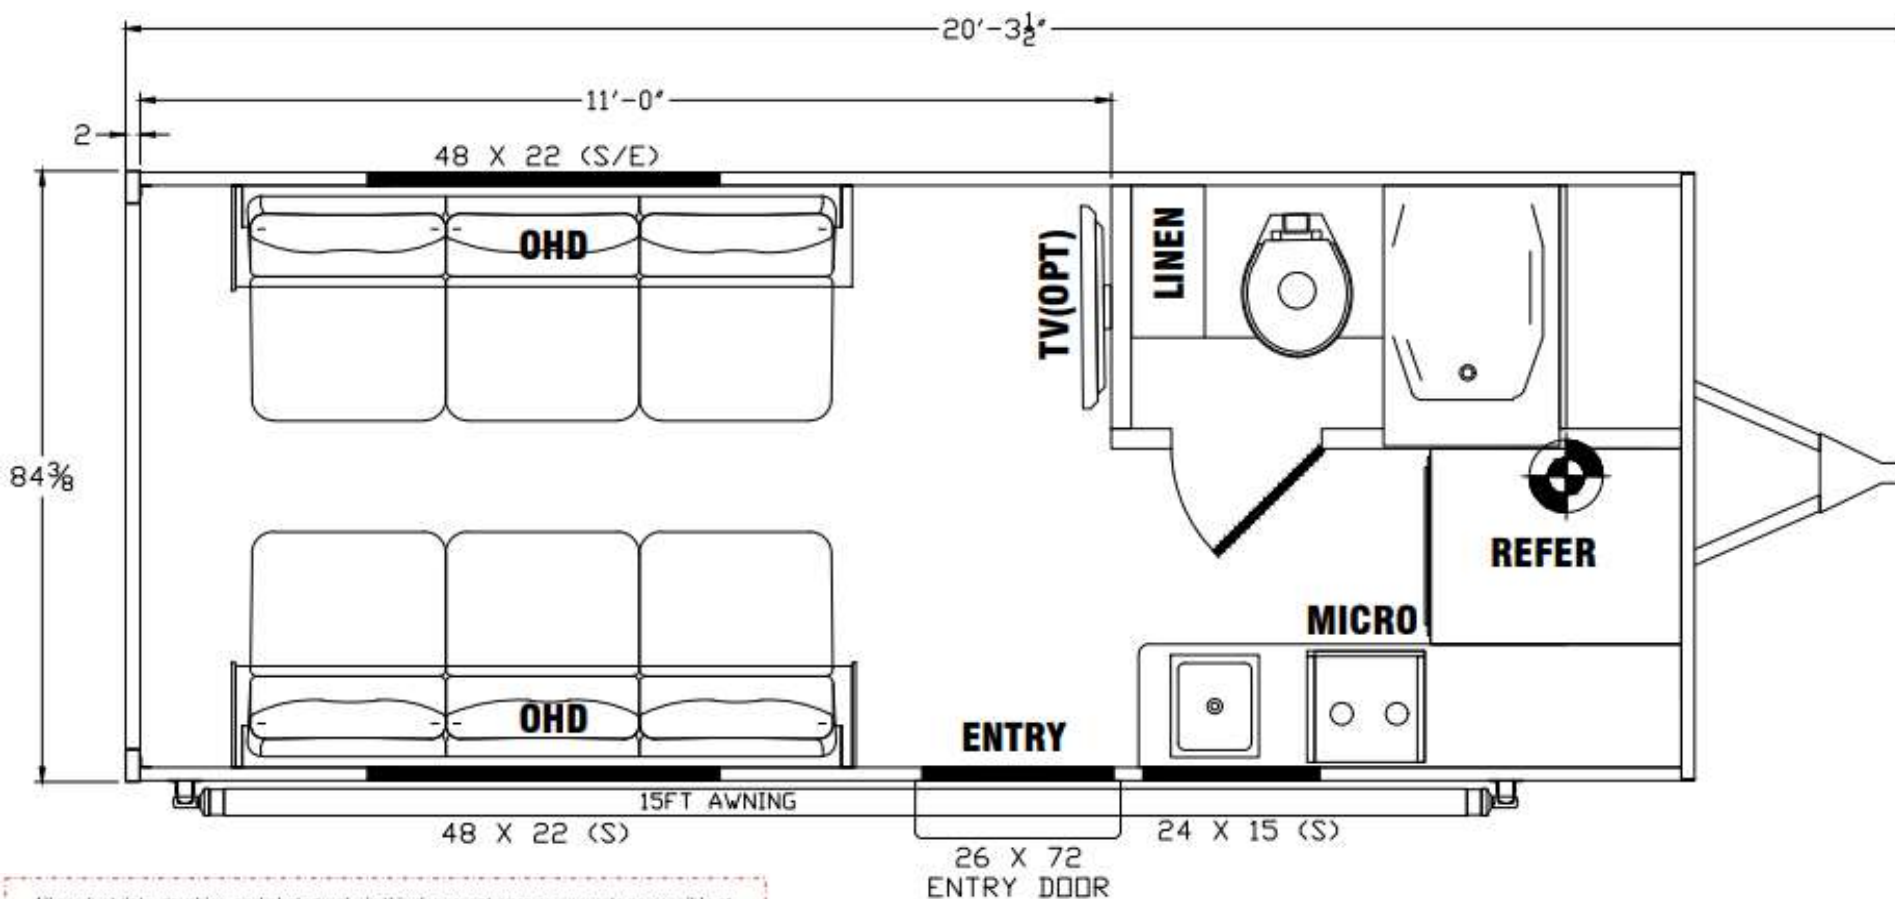

G155LTE Floorplan & Specs

All product data, graphics, and photography in this document were as accurate as possible at time of publication. Subsequent refinements during the model year may be evident in the actual product. Genesis Supreme reserves the right to change colors, material, equipment and specifications without notice, and to add, modify or discontinue models shown in promotional materials. Standard/Optional Features and Specs may change without notice. Photographs of interiors & exteriors depicted on this website are strictly representational - colors, materials, appliances, fabrics, etc. may vary or change without notice. Unloaded vehicle weight and carrying capacity capacities will vary depending on optional equipment. Dry weight is measured from standard build and will vary with options. Weight of water, LP gas, fuel and options are not included in Cargo Capacity payload.

UNIT SPECS	
	G155LTE
OVERALL LENGTH	20'-1"
GVWR (lbs)	6,500
DRY WEIGHT (lbs)	3933
HITCH WEIGHT (lbs)	768
AXLE WEIGHT (lbs)	3165
AXLE CAPACITY (lbs)	3500
CARGO CAPACITY (lbs)**	2567
TIRE SIZE	14"
FRESH WATER (GAL)	50
GRAY WATER (GAL)	26
BLACK TANK (GAL)	26
Note: Weights may change due to options added.