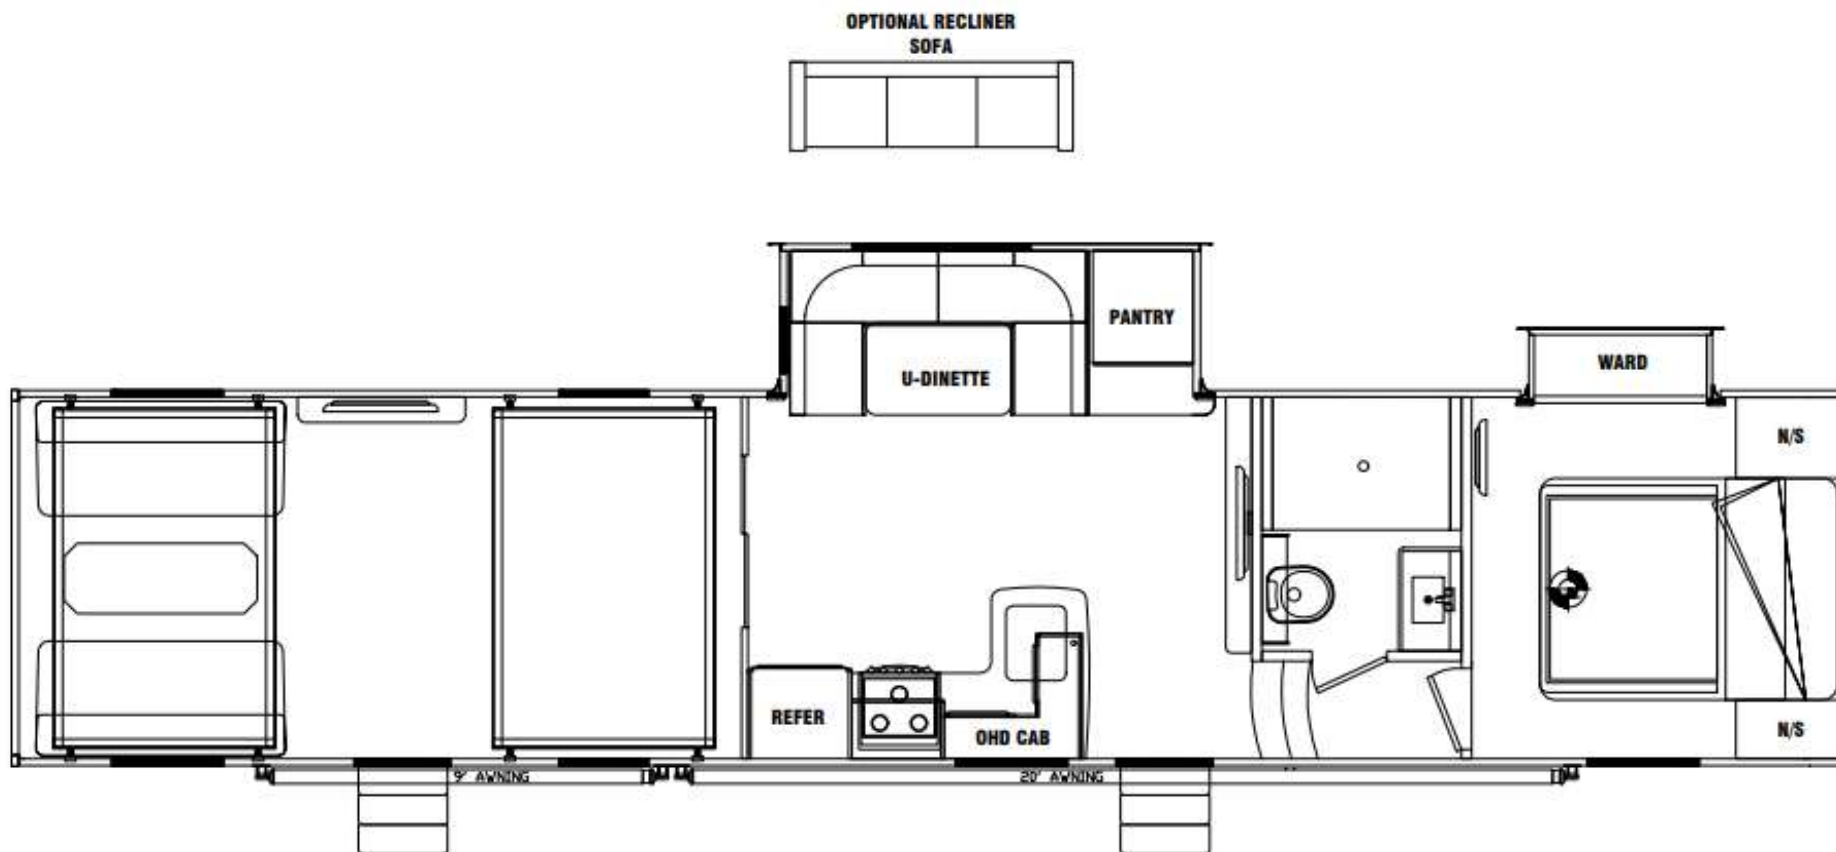

BCKS395 — FLOORPLAN & SPECS

All product data, graphics, and photography in this document were as accurate as possible at time of publication. Subsequent refinements during the model year may be evident in the actual product. Genesis Supreme reserves the right to change colors, material, equipment and specifications without notice, and to add, modify or discontinue models shown in promotional materials. Standard/Optional Features and Specs may change without notice. Photographs of interiors & exteriors depicted on this website are strictly representational - colors, materials, appliances, fabrics, etc. may vary or change without notice. Unloaded vehicle weight and carrying capacity capacities will vary depending on optional equipment. Dry weight is measured from standard build and will vary with options. Weight of water, LP gas, fuel and options are not included in Cargo Capacity payload.

UNIT SPECS	
	BCKS395
OVERALL LENGTH	42'-4"
GVWR (lbs)	18,000
DRY WEIGHT (lbs)	13,987
HITCH WEIGHT (lbs)	2,952
AXLE WEIGHT (lbs)	11,035
AXLE CAPACITY (lbs) (Triple)	7,000
CARGO CAPACITY (lbs)**	4,013
TIRE SIZE	16
FRESH WATER (GAL)	160
BLACK TANK (GAL)	50
GRAY TANK(GAL)	50/40
Note: Weights may change due to options added.