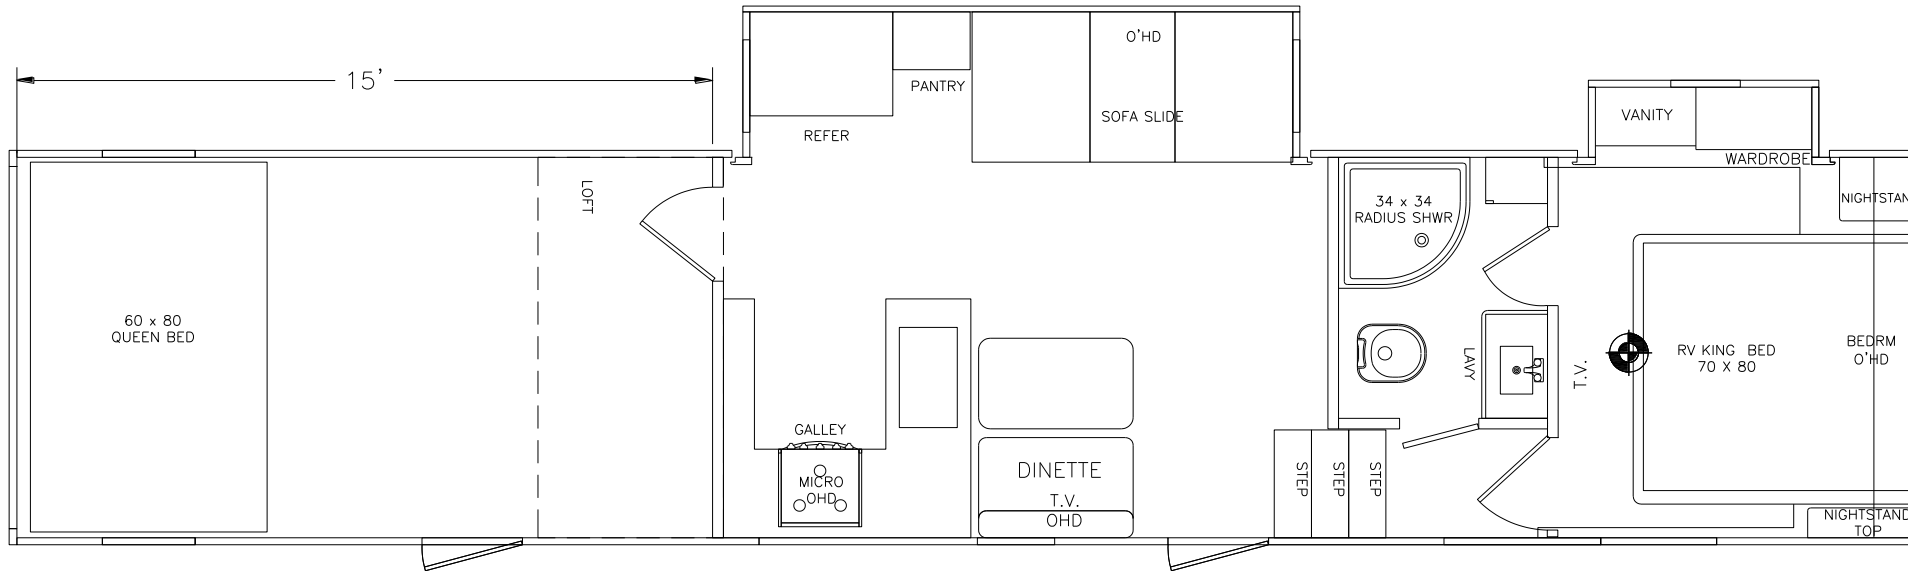

PRODUCT PRESENTATION — BCK405 Limited XL

Garage Model

- 102" Wide-Body Design
- 15' Garage w/Entry door
- Triple 7,000 lb. Axles
- 16" Load Range G Tires
- Large Living Room w/Slideout
- 40" TV/Electric Fireplace/Entertainment Center
- 15K BTU AC w/Ducting
- Vanity/Wardrobe in Bedroom Slideout
- LED Interior Lighting Throughout
- 20' Power Awning w/LED Light Strip

GENESIS
SUPREME

The Journey Begins...

BCK405 Limited XL Garage Model

Triple-Axle, Dual-Slideout, 15-Ft. Garage

BCK405 Limited XL Floorplan & Specs

All product data, graphics, and photography in this document were as accurate as possible at time of publication. Subsequent refinements during the model year may be evident in the actual product. Genesis Supreme reserves the right to change colors, material, equipment and specifications without notice, and to add, modify or discontinue models shown in promotional materials. Standard/Optional Features and Specs may change without notice. Photographs of interiors & exteriors depicted on this website are strictly representational - colors, materials, appliances, fabrics, etc. may vary or change without notice. Unloaded vehicle weight and carrying capacity capacities will vary depending on optional equipment. Dry weight is measured from standard build and will vary with options. Weight of water, LP gas, fuel and options are not included in Cargo Capacity payload.

UNIT SPECS	
BCK405 LMT XL	
OVERALL LENGTH	42'
GVWR (lbs)	17,500
DRY WEIGHT (lbs)	13,450
HITCH WEIGHT (lbs)	3,140
AXLE WEIGHT (lbs)	10,310
AXLE CAPACITY (lbs)	7,000
CARGO CAPACITY (lbs)**	4,050
TIRE SIZE	16
FRESH WATER (GAL)	160
GRAY WATER (GAL)	50
BLACK TANK (GAL)	50
Note: Weights may change due to options added.	