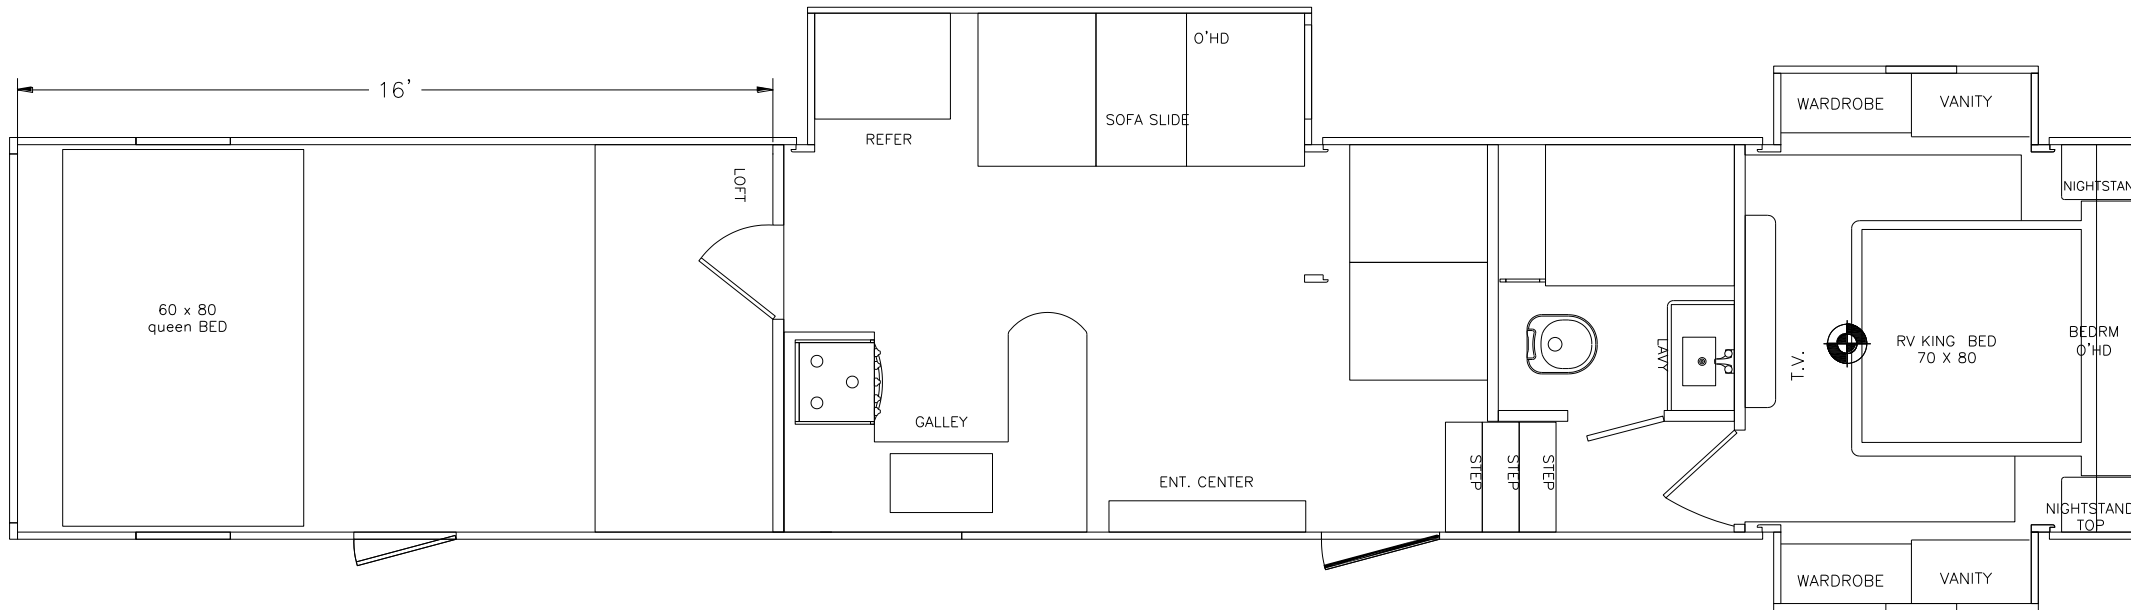

PRODUCT PRESENTATION — BCK4016

Garage Model

- **102" Wide-Body Design**
- **16' Garage w/Entry door**
- **Triple 7,000 Lb. Axles**
- **16" Load Range G Tires**
- **Large Living Room w/Slideout**
- **50" TV/Electric Fireplace/Entertainment Center**
- **15K BTU AC w/Ducting**
- **Dual Vanity/Wardrobe in Bedroom Slideout**
- **LED Interior Lighting Throughout**
- **20' Power Awning w/LED Light Strip**

GENESIS
SUPREME

The Journey Begins...

BCK4016 Garage Model

Triple-Axle, Dual-Slideout, 16-Ft. Garage

BCK4016 Floorplan & Specs

All product data, graphics, and photography in this document were as accurate as possible at time of publication. Subsequent refinements during the model year may be evident in the actual product. Genesis Supreme reserves the right to change colors, material, equipment and specifications without notice, and to add, modify or discontinue models shown in promotional materials. Standard/Optional Features and Specs may change without notice. Photographs of interiors & exteriors depicted on this website are strictly representational - colors, materials, appliances, fabrics, etc. may vary or change without notice. Unloaded vehicle weight and carrying capacity capacities will vary depending on optional equipment. Dry weight is measured from standard build and will vary with options. Weight of water, LP gas, fuel and options are not included in Cargo Capacity payload.

UNIT SPECS	
	BCK4016
OVERALL LENGTH	46' 5"
GVWR (lbs)	20,500 lbs
DRY WEIGHT (lbs)	15,910 lbs
HITCH WEIGHT (lbs)	4,050 lbs
AXLE WEIGHT (lbs)	11,860 lbs
AXLE CAPACITY (lbs)	7,000
CARGO CAPACITY (lbs)**	4,590 lbs
TIRE SIZE	16"
FRESH WATER (GAL)	160
GRAY WATER (GAL)	50
BLACK TANK (GAL)	50
Note: Weights may change due to options added.	