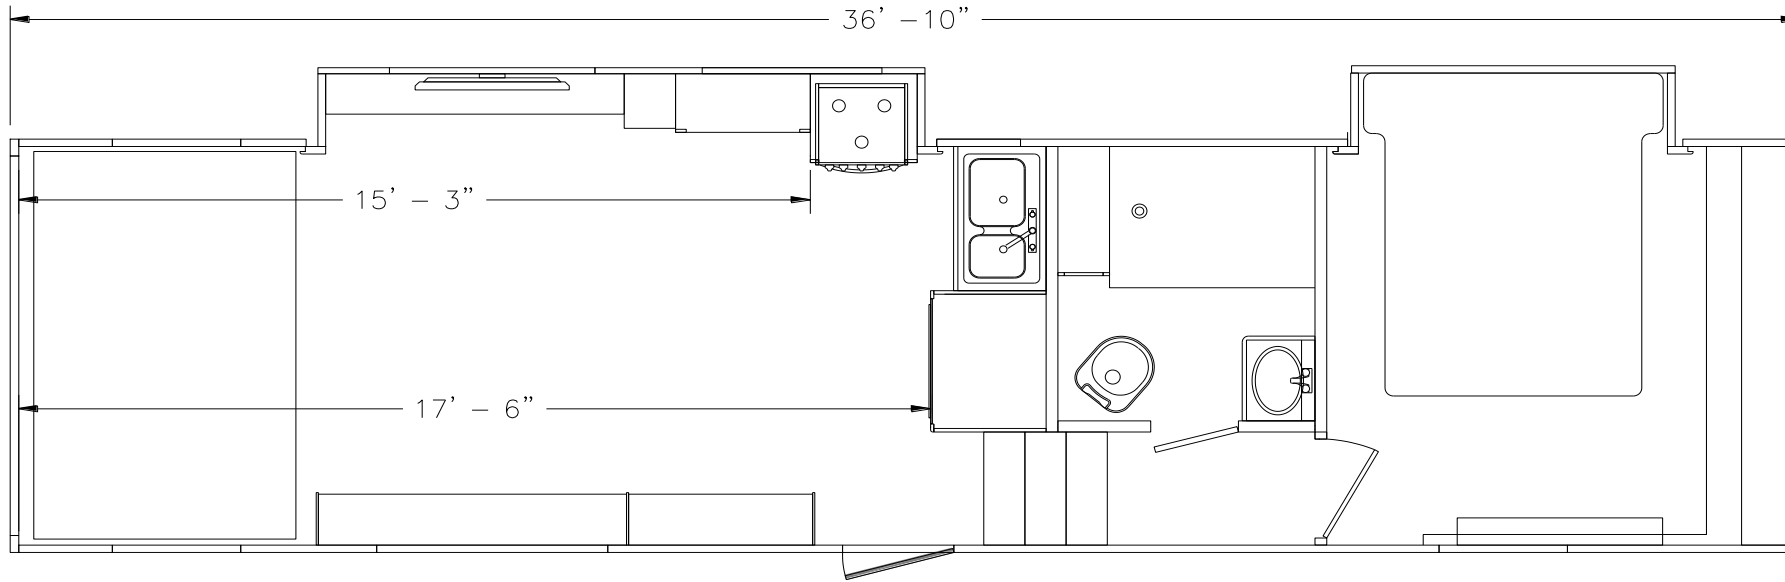

PRODUCT PRESENTATION — B3417GSSB

GENESIS
S U P R E M E

- **Lamilux SUNSATION® Exterior Wall Laminate for Extreme UV Resistance and Color Stability**
- **Rota-Flex® Hitch**
- **Keyless/Remote Entry Door Option**
- **Large Living Room w/Slideout**
- **Bedroom Slideout**
- **Wall-to-Wall Front Wardrobe**
- **50" Living Room TV & 40" Fireplace**
- **"Hideaway" Bedroom TV**
- **Dual Swivel Recliners/Rockers**
- **Chef-Inspired Galley**

The Journey Begins...

B3417GSSB — Floorplan & Specs

All product data, graphics, and photography in this document were as accurate as possible at time of publication. Subsequent refinements during the model year may be evident in the actual product. Genesis Supreme reserves the right to change colors, material, equipment and specifications without notice, and to add, modify or discontinue models shown in promotional materials. Standard/Optional Features and Specs may change without notice. Photographs of interiors & exteriors depicted on this website are strictly representational - colors, materials, appliances, fabrics, etc. may vary or change without notice. Unloaded vehicle weight and carrying capacity capacities will vary depending on optional equipment. Dry weight is measured from standard build and will vary with options. Weight of water, LP gas, fuel and options are not included in Cargo Capacity payload.

UNIT SPECS	
	B3417GSSB
OVERALL LENGTH	36'10"
GVWR (lbs)	16,000lbs
DRY WEIGHT (lbs)	11,980lbs
HITCH WEIGHT (lbs)	2,890 lbs
AXLE WEIGHT (lbs)	9,090lbs
AXLE CAPACITY (lbs)	8,000lbs
CARGO CAPACITY (lbs)**	4,020lbs
TIRE SIZE	16"
FRESH WATER (GAL)	160
GRAY WATER (GAL)	50
BLACK TANK (GAL)	50
Note: Weights may change due to options added.	