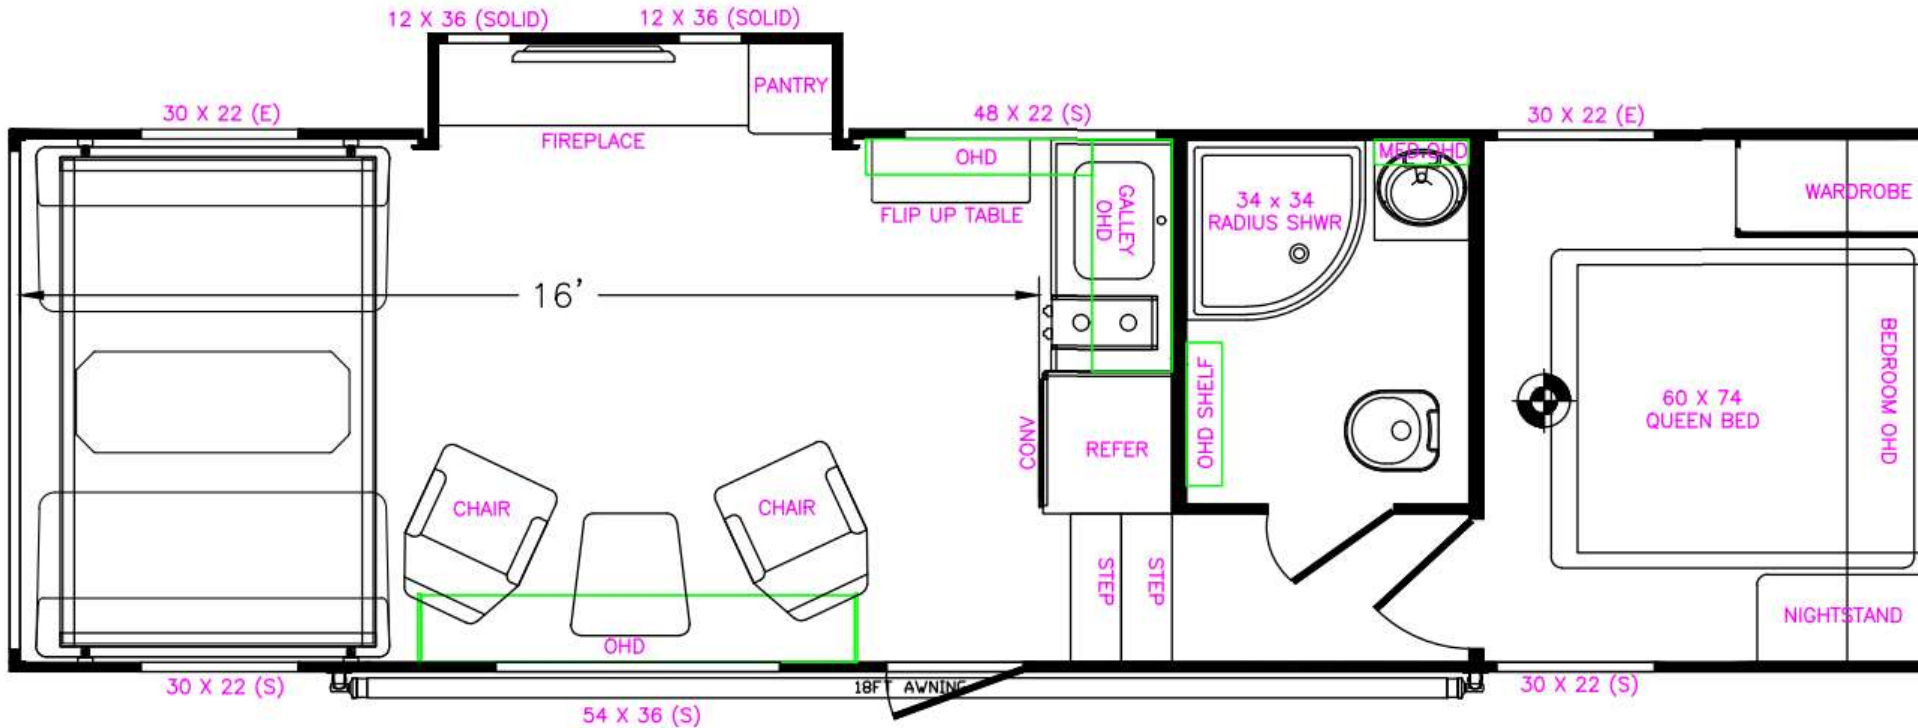

The Journey Begins...

B295LTE Exterior

B295LTE Floorplan & Specs

UNIT SPECS

OVERALL LENGTH – 32'
GVWR (LBS.) – 12,000
DRY WEIGHT (LBS.) – 9336
HITCH WEIGHT (LBS.) – 2356
AXLE WEIGHT (LBS.) – 6980
AXLE CAPACITY (LBS.) – 6,000 (double axle)

CARGO LENGTH – 15'-5"
CARGO CAPACITY (LBS.) – 2664**
TIRE SIZE – 15"
FRESH WATER (GAL.) – 100
GRAY WATER (GAL.) – 40
BLACK TANK (GAL.) – 40

NOTE: Weights may change due to options added.

All product data, graphics, and photography in this document were as accurate as possible at time of publication. Subsequent refinements during the model year may be evident in the actual product. Genesis Supreme reserves the right to change colors, material, equipment and specifications without notice, and to add, modify or discontinue models shown in promotional materials. Standard/Optional Features and Specs may change without notice. Photographs of interiors & exteriors depicted on this website are strictly representational - colors, materials, appliances, fabrics, etc. may vary or change without notice. Unloaded vehicle weight and carrying capacity capacities will vary depending on optional equipment. Dry weight is measured from standard build and will vary with options. Weight of water, LP gas, fuel and options are not included in Cargo Capacity payload.

Comfort Package:

Two 13.5k BTU A/C (Bedroom & Livingroom) w/Ducting IPO 15.0k w/Ducting

Deluxe Package:

- *Opposing Rear Power Dinette*
- *34" x 34" Radius Shower & Glass Door*
- *Stainless Steel Galley Sink w/Faucet*
- *Microwave*
- *Pillow-Top Mattress w/Coordinated Bedspread*
- *Bunk Area USB*
- *Pleated Night Shades Throughout*