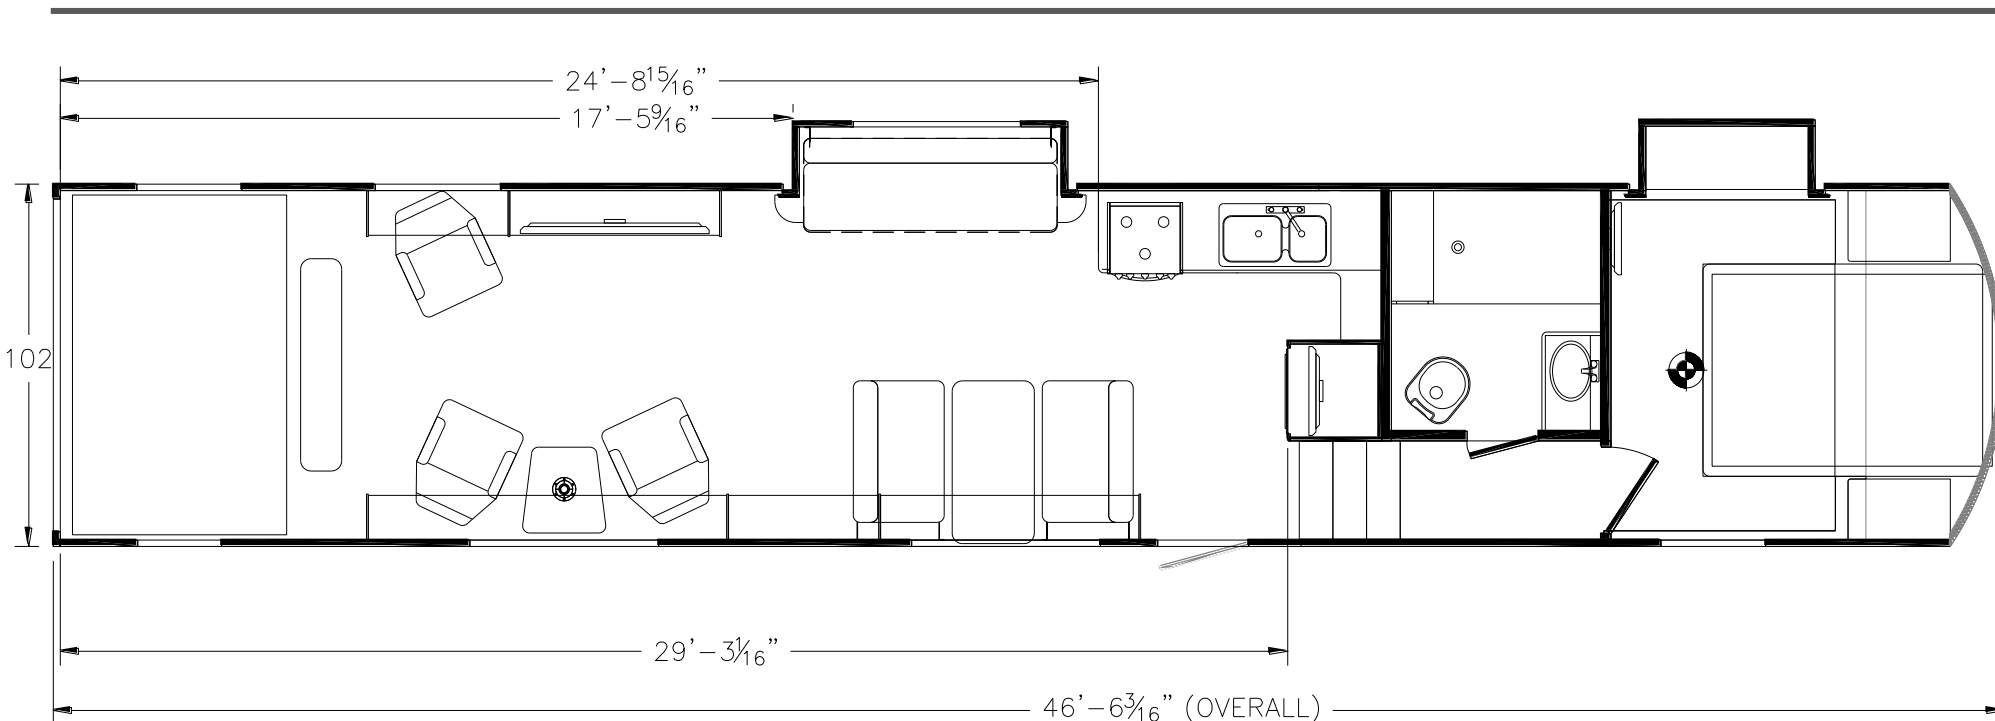

40SRSS6 Special Edition — FLOORPLAN & SPECS

All product data, graphics, and photography in this document were as accurate as possible at time of publication. Subsequent refinements during the model year may be evident in the actual product. Genesis Supreme reserves the right to change colors, material, equipment and specifications without notice, and to add, modify or discontinue models shown in promotional materials. Standard/Optional Features and Specs may change without notice. Photographs of interiors & exteriors depicted on this website are strictly representational - colors, materials, appliances, fabrics, etc. may vary or change without notice. Unloaded vehicle weight and carrying capacity capacities will vary depending on optional equipment. Dry weight is measured from standard build and will vary with options. Weight of water, LP gas, fuel and options are not included in Cargo Capacity payload.

UNIT SPECS	
	40SRSS6
OVERALL LENGTH	46' 5"
GVWR (lbs)	20,500
DRY WEIGHT (lbs)	14,280
HITCH WEIGHT (lbs)	3,500
AXLE WEIGHT (lbs)	9,640
AXLE CAPACITY (lbs)	7,000
CARGO CAPACITY (lbs)**	6,220
TIRE SIZE	16"
FRESH WATER (GAL)	180
GRAY WATER (GAL)	50
BLACK TANK (GAL)	50
Note: Weights may change due to options added.