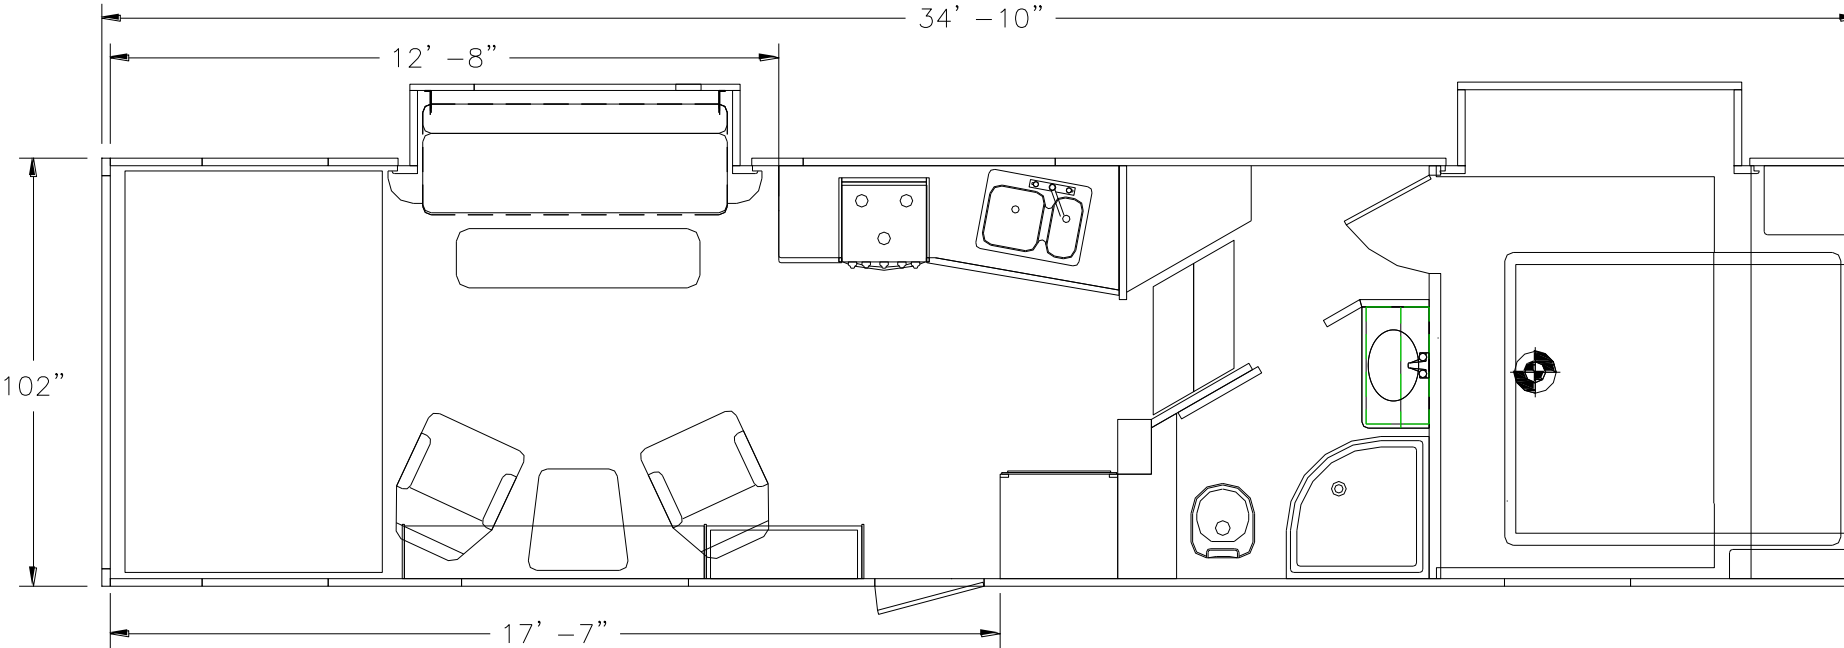

**GENESIS
SUPREME**

The Journey Begins...

33CKXL — EXTERIOR

102" Wide-Body, 16" Aluminum Alloy Wheels, Optional On-Board Air

33CKXL — FLOORPLAN & SPECS

All product data, graphics, and photography in this document were as accurate as possible at time of publication. Subsequent refinements during the model year may be evident in the actual product. Genesis Supreme reserves the right to change colors, material, equipment and specifications without notice, and to add, modify or discontinue models shown in promotional materials. Standard/Optional Features and Specs may change without notice. Photographs of interiors & exteriors depicted on this website are strictly representational - colors, materials, appliances, fabrics, etc. may vary or change without notice. Unloaded vehicle weight and carrying capacity capacities will vary depending on optional equipment. Dry weight is measured from standard build and will vary with options. Weight of water, LP gas, fuel and options are not included in Cargo Capacity payload.

UNIT SPECS	
	33CKXL
OVERALL LENGTH	36'0"
GVWR (lbs)	15,000
DRY WEIGHT (lbs)	11,040
HITCH WEIGHT (lbs)	2,570
AXLE WEIGHT (lbs)	8,470
AXLE CAPACITY (lbs)	7,000
CARGO CAPACITY (lbs)**	3,960
TIRE SIZE	16"
FRESH WATER (GAL)	160
GRAY WATER (GAL)	50
BLACK TANK (GAL)	50
Note: Weights may change due to options added.	