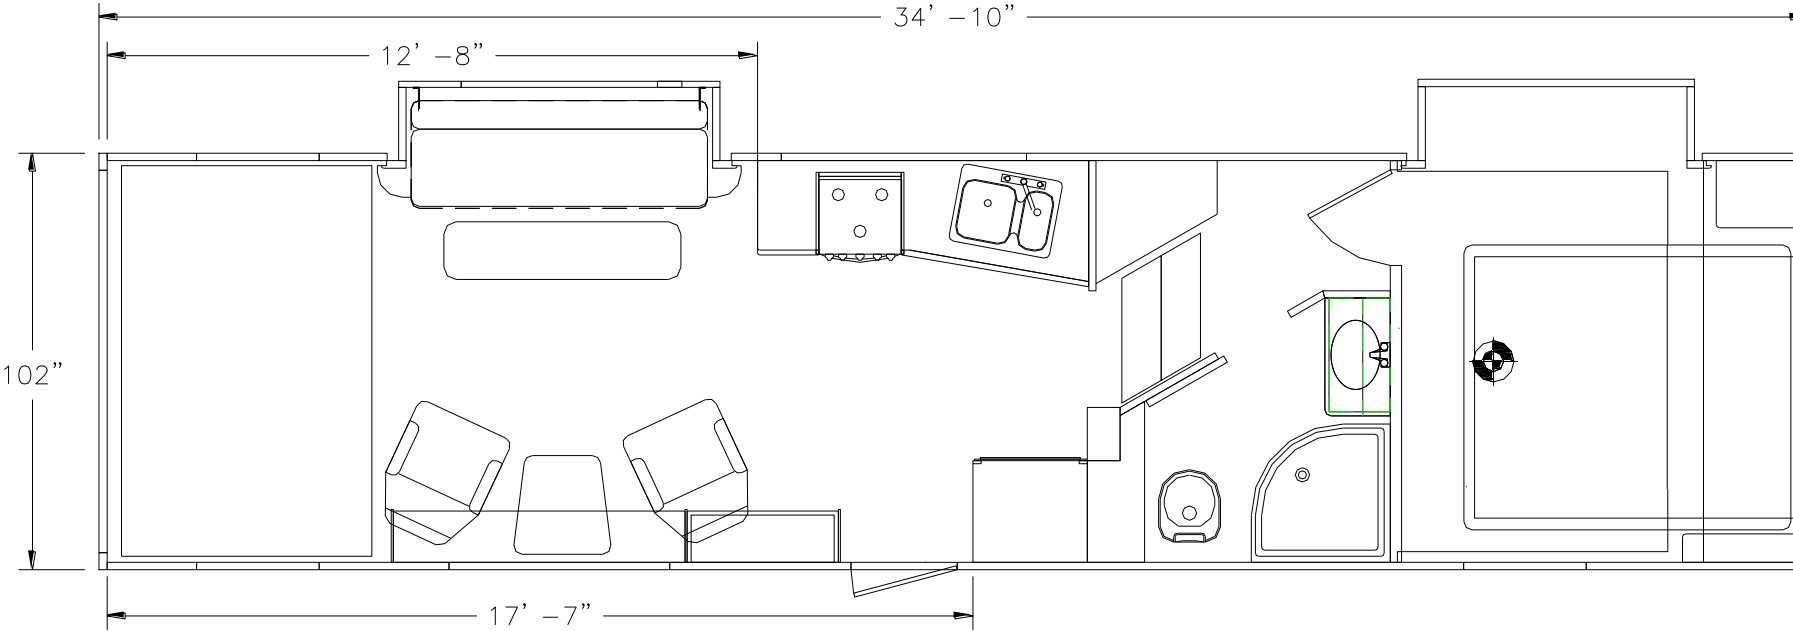

**GENESIS
SUPREME**

The Journey Begins...

3317BCKXL — EXTERIOR

102" Wide-Body, 16" Aluminum Alloy Wheels, Optional On-Board Air

3317BCKXL — FLOORPLAN & SPECS

All product data, graphics, and photography in this document were as accurate as possible at time of publication. Subsequent refinements during the model year may be evident in the actual product. Genesis Supreme reserves the right to change colors, material, equipment and specifications without notice, and to add, modify or discontinue models shown in promotional materials. Standard/Optional Features and Specs may change without notice. Photographs of interiors & exteriors depicted on this website are strictly representational - colors, materials, appliances, fabrics, etc. may vary or change without notice. Unloaded vehicle weight and carrying capacity capacities will vary depending on optional equipment. Dry weight is measured from standard build and will vary with options. Weight of water, LP gas, fuel and options are not included in Cargo Capacity payload.

UNIT SPECS	
	3317BCKXL
OVERALL LENGTH	36'0"
GVWR (lbs)	15,000
DRY WEIGHT (lbs)	11,040
HITCH WEIGHT (lbs)	2,570
AXLE WEIGHT (lbs)	8,470
AXLE CAPACITY (lbs)	7,000
CARGO CAPACITY (lbs)**	3,960
TIRE SIZE	16"
FRESH WATER (GAL)	160
GRAY WATER (GAL)	50
BLACK TANK (GAL)	50
Note: Weights may change due to options added.	