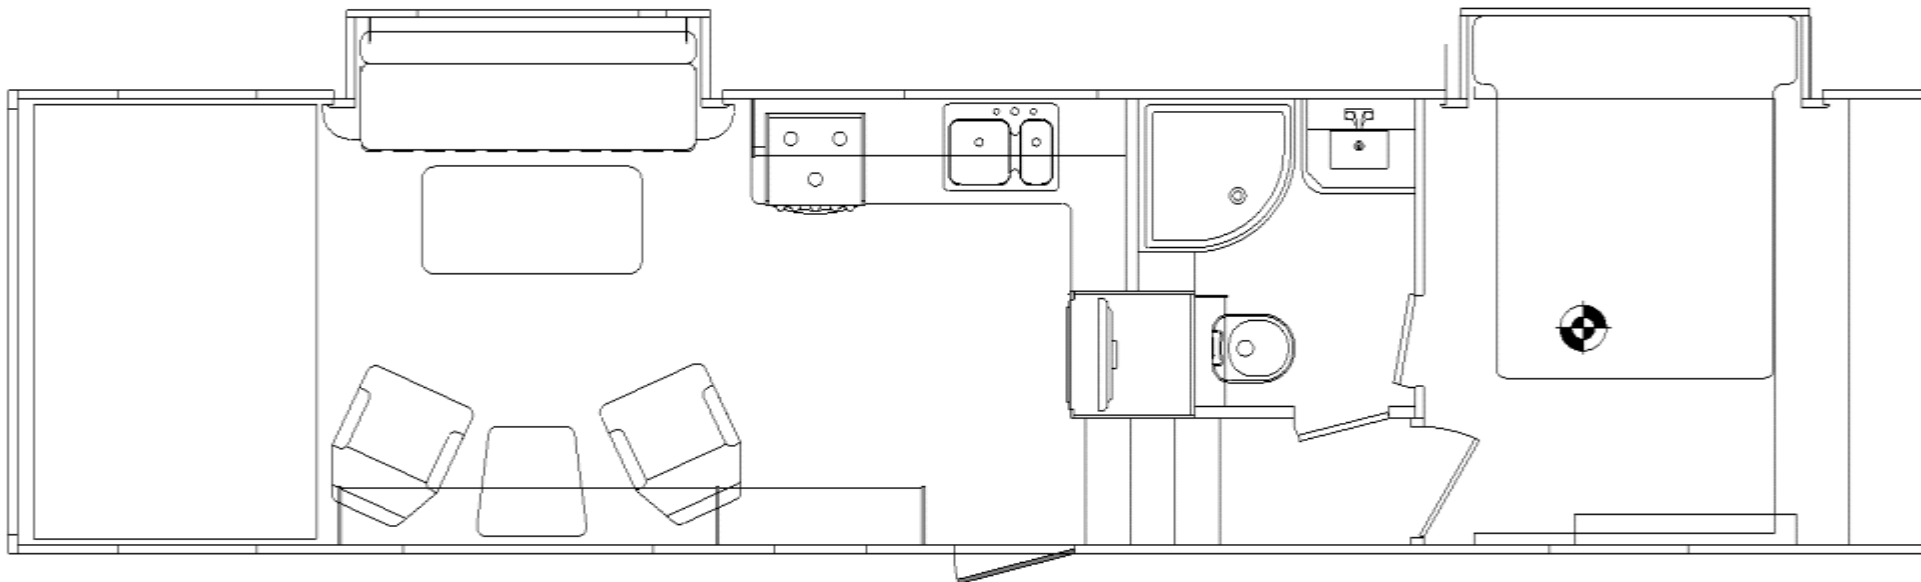

PRODUCT PRESENTATION – 32CRSB

- **Lamilux SUNSATIION® Exterior Wall Laminate for Extreme UV Resistance and Color Stability**
- **4KW Onan Generator w/Transfer Switch**
- **15K BTU Ducted A/C**
- **Living Room w/Optional Slideout**
- **Bedroom Slideout**
- **Front Wall-to-Wall Wardrobe**
- **Dual Swivel Rockers**
- **Hidden 32" Bedroom TV**
- **Solid Surface Galley Top/Covers**

GENESIS
S U P R E M E

The Journey Begins...

32CRSB Exterior

32CRSB Floorplan & Specs

All product data, graphics, and photography in this document were as accurate as possible at time of publication. Subsequent refinements during the model year may be evident in the actual product. Genesis Supreme reserves the right to change colors, material, equipment and specifications without notice, and to add, modify or discontinue models shown in promotional materials. Standard/Optional Features and Specs may change without notice. Photographs of interiors & exteriors depicted on this website are strictly representational - colors, materials, appliances, fabrics, etc. may vary or change without notice. Unloaded vehicle weight and carrying capacity capacities will vary depending on optional equipment. Dry weight is measured from standard build and will vary with options. Weight of water, LP gas, fuel and options are not included in Cargo Capacity payload.

UNIT SPECS	
	32CRSB
OVERALL LENGTH	36'0"
GVWR (lbs)	15,000
DRY WEIGHT (lbs)	11,110
HITCH WEIGHT (lbs)	2,510
AXLE WEIGHT (lbs)	8,600
AXLE CAPACITY (lbs)	7,000
CARGO CAPACITY (lbs)**	3,890
TIRE SIZE	16"
FRESH WATER (GAL)	160
GRAY WATER (GAL)	50
BLACK TANK (GAL)	50
Note: Weights may change due to options added.	