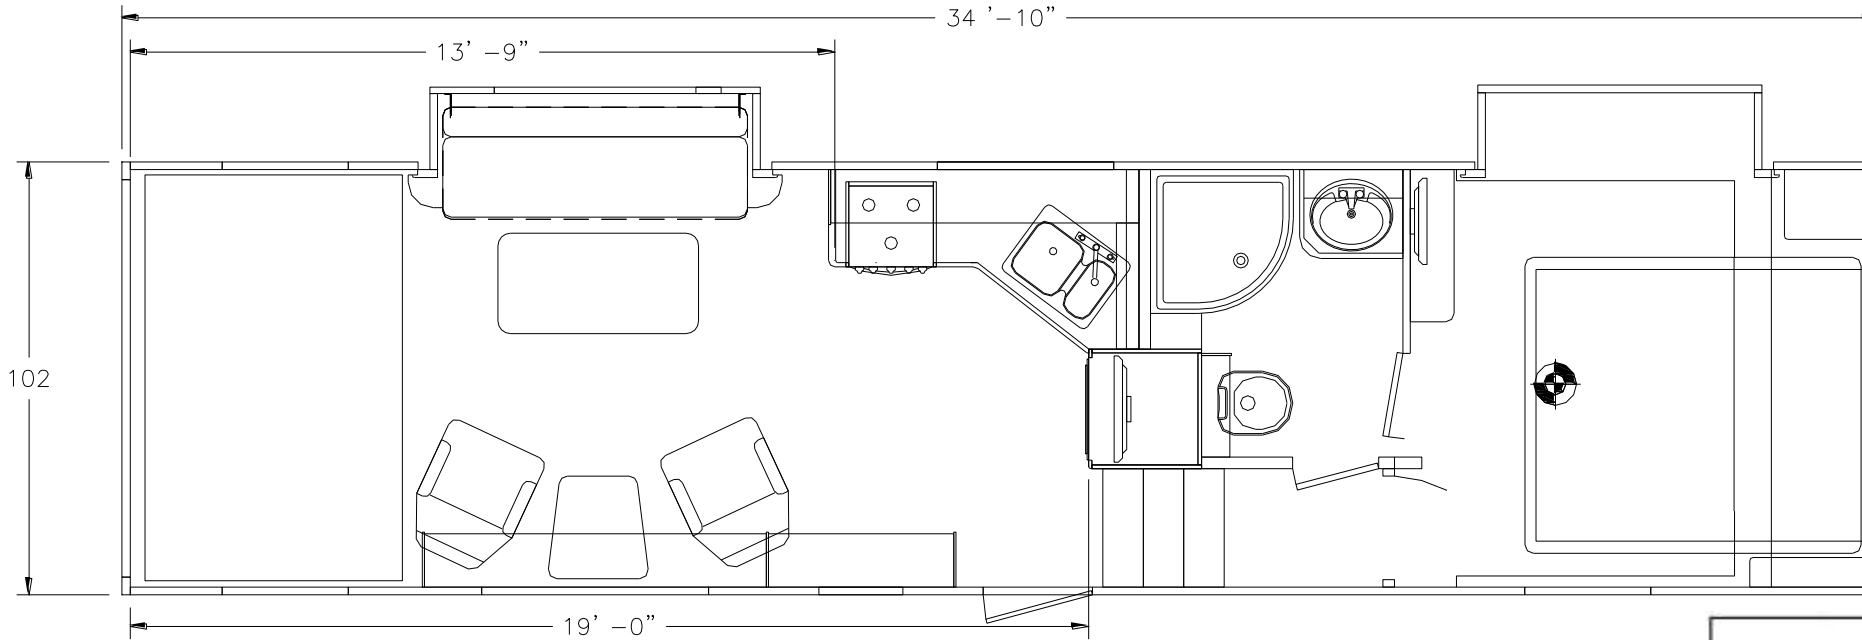

PRODUCT PRESENTATION – 3219BCRXL

- **Lamilux SUNSATION® Exterior Wall Laminate for Extreme UV Resistance and Color Stability**
- **102" Wide-Body Design**
- **4KW Onan Generator w/Transfer Switch**
- **15K BTU Ducted A/C**
- **Living Room Slideout**
- **Bedroom Slideout**
- **3-Burner Range w/Oven**
- **Dual Swivel Rockers**
- **32" Living Room & Bedroom TVs**
- **Solid Surface Galley Top w/Covers**

GENESIS
SUPREME

The Journey Begins...

3219BCRXL Exterior

3219BCRXL Floorplan & Specs

All product data, graphics, and photography in this document were as accurate as possible at time of publication. Subsequent refinements during the model year may be evident in the actual product. Genesis Supreme reserves the right to change colors, material, equipment and specifications without notice, and to add, modify or discontinue models shown in promotional materials. Standard/Optional Features and Specs may change without notice. Photographs of interiors & exteriors depicted on this website are strictly representational - colors, materials, appliances, fabrics, etc. may vary or change without notice. Unloaded vehicle weight and carrying capacity capacities will vary depending on optional equipment. Dry weight is measured from standard build and will vary with options. Weight of water, LP gas, fuel and options are not included in Cargo Capacity payload.

UNIT SPECS	
	3219BCR
OVERALL LENGTH	36'0"
GVWR (lbs)	15,000
DRY WEIGHT (lbs)	11,110
HITCH WEIGHT (lbs)	2,510
AXLE WEIGHT (lbs)	8,600
AXLE CAPACITY (lbs)	7,000
CARGO CAPACITY (lbs)**	3,890
TIRE SIZE	16"
FRESH WATER (GAL)	160
GRAY WATER (GAL)	50
BLACK TANK (GAL)	50
Note: Weights may change due to options added.	