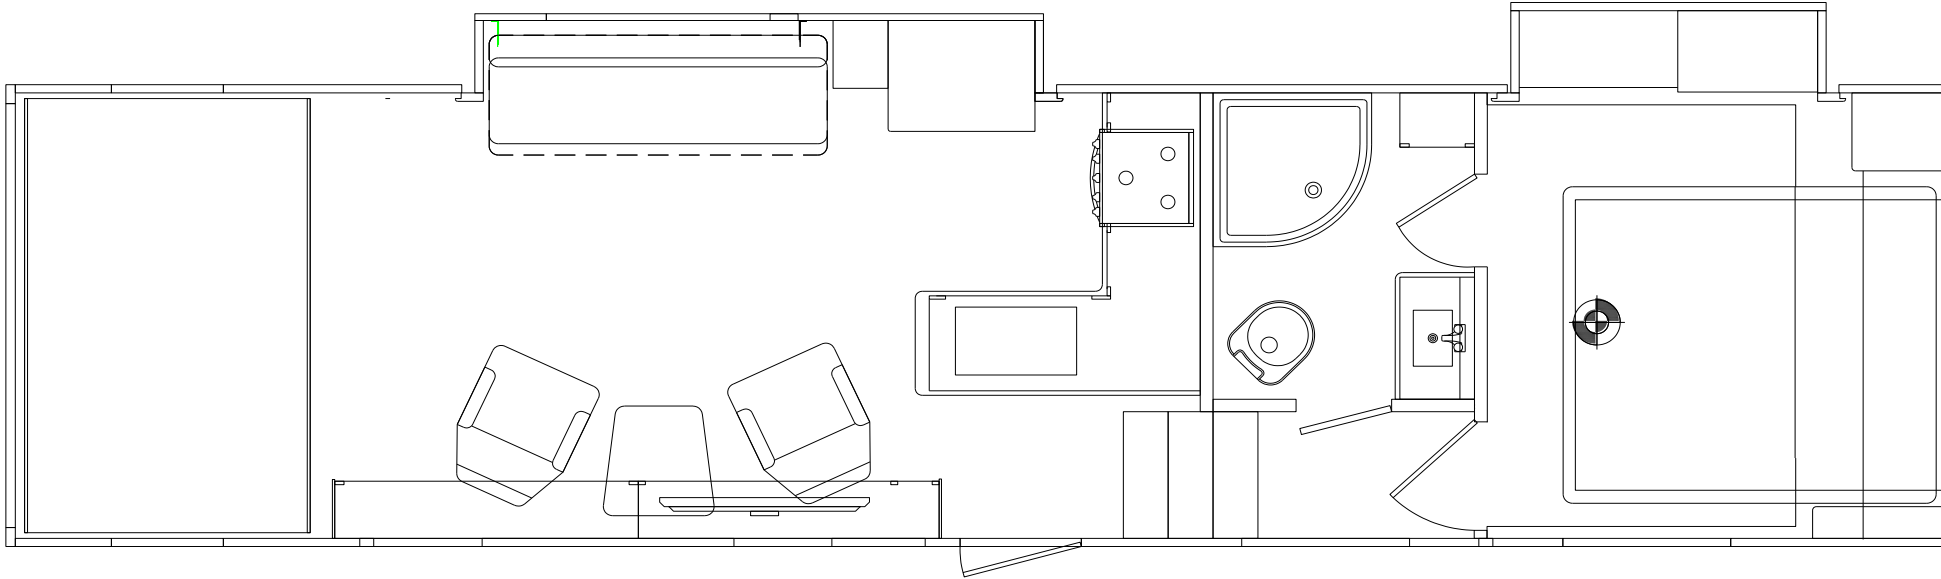

PRODUCT PRESENTATION – 30IKS

- **SUNSATION® Exterior Wall Laminate for Extreme UV Resistance and Color Stability**
- **102" Wide-Body Design**
- **Wireless Back Up Camera Option**
- **Flat Floor Wall-to-Wall / No Wheel Wells**
- **16" Deluxe Aluminum Alloy Wheels**
- **50" TV Entertainment Center**
- **32" Bedroom TV**
- **Large Living Room Slideout w/Sofa & Refer/Pantry**
- **Dual Swivel Rockers**
- **Optional On-Board Air Compressor/Tank**
- **Power Awning w/LED Light Strip**

The Journey Begins...

30IKS -- Exterior

102" Wide-Body, 16" Aluminum Alloy Wheels

30IKS — Floorplan & Specs

All product data, graphics, and photography in this document were as accurate as possible at time of publication. Subsequent refinements during the model year may be evident in the actual product. Genesis Supreme reserves the right to change colors, material, equipment and specifications without notice, and to add, modify or discontinue models shown in promotional materials. Standard/Optional Features and Specs may change without notice. Photographs of interiors & exteriors depicted on this website are strictly representational - colors, materials, appliances, fabrics, etc. may vary or change without notice. Unloaded vehicle weight and carrying capacity capacities will vary depending on optional equipment. Dry weight is measured from standard build and will vary with options. Weight of water, LP gas, fuel and options are not included in Cargo Capacity payload.

UNIT SPECS	
	30IKS
OVERALL LENGTH	36' 10"
GVWR (lbs)	15,000
DRY WEIGHT (lbs)	11,560
HITCH WEIGHT (lbs)	2,700
AXLE WEIGHT (lbs)	8,860
AXLE CAPACITY (lbs)	7,000
CARGO CAPACITY (lbs)**	3,440
TIRE SIZE	16"
FRESH WATER (GAL)	160
GRAY WATER (GAL)	50
BLACK TANK (GAL)	50
Note: Weights may change due to options added.	