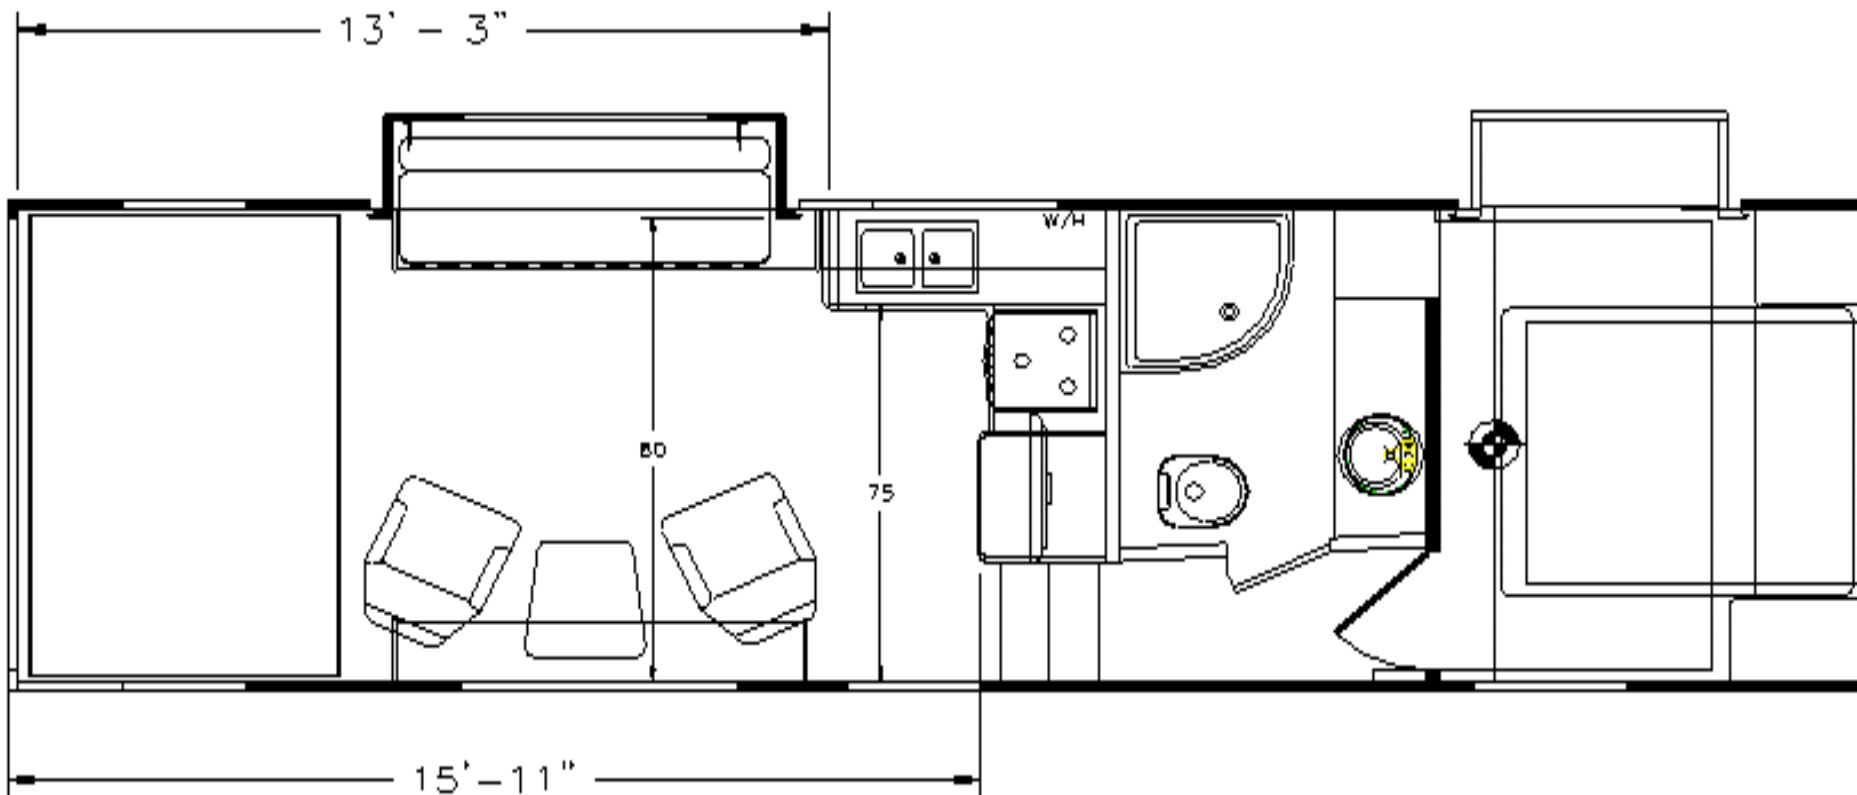

**GENESIS
SUPREME**

The Journey Begins...

2815BCR — EXTERIOR

102" Wide-Body, 16" Aluminum Alloy Wheels

2815BCR — FLOORPLAN & SPECS

All product data, graphics, and photography in this document were as accurate as possible at time of publication. Subsequent refinements during the model year may be evident in the actual product. Genesis Supreme reserves the right to change colors, material, equipment and specifications without notice, and to add, modify or discontinue models shown in promotional materials. Standard/Optional Features and Specs may change without notice. Photographs of interiors & exteriors depicted on this website are strictly representational - colors, materials, appliances, fabrics, etc. may vary or change without notice. Unloaded vehicle weight and carrying capacity capacities will vary depending on optional equipment. Dry weight is measured from standard build and will vary with options. Weight of water, LP gas, fuel and options are not included in Cargo Capacity payload.

UNIT SPECS

	2815BCR
OVERALL LENGTH	32'0"
GVWR (lbs)	13,800
DRY WEIGHT (lbs)	8,960
HITCH WEIGHT (lbs)	2,400
AXLE WEIGHT (lbs)	6,560
AXLE CAPACITY (lbs)	7,000
CARGO CAPACITY (lbs)**	4,840
TIRE SIZE	16"
FRESH WATER (GAL)	100
GRAY WATER (GAL)	40
BLACK TANK (GAL)	40