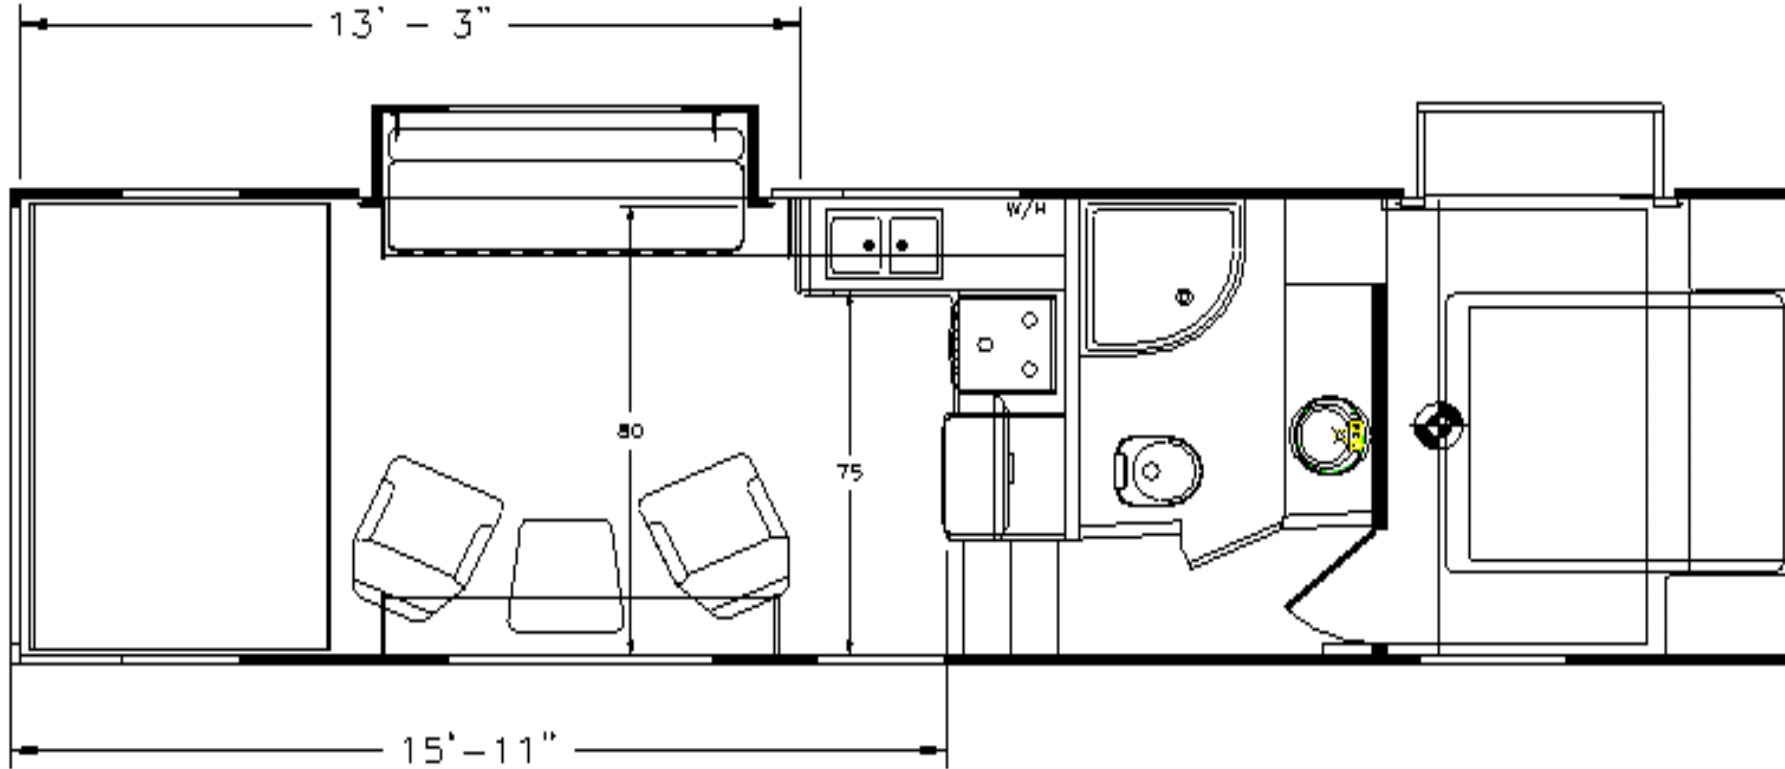

Optional 32" Living Room / Bedroom TVs

16" Deluxe Aluminum Alloy Wheels

Living Room Slideout w/Sofa

Dual Swivel Rockers w/Table

Optional On-Board Air Compressor/Tank

Power Awning w/LED Light Strip

**GENESIS
SUPREME**

The Journey Begins...

2815BCRT — EXTERIOR

102" Wide-Body, 16" Aluminum Alloy Wheels

2815BCRT — FLOORPLAN & SPECS

All product data, graphics, and photography in this document were as accurate as possible at time of publication. Subsequent refinements during the model year may be evident in the actual product. Genesis Supreme reserves the right to change colors, material, equipment and specifications without notice, and to add, modify or discontinue models shown in promotional materials. Standard/Optional Features and Specs may change without notice. Photographs of interiors & exteriors depicted on this website are strictly representational - colors, materials, appliances, fabrics, etc. may vary or change without notice. Unloaded vehicle weight and carrying capacity capacities will vary depending on optional equipment. Dry weight is measured from standard build and will vary with options. Weight of water, LP gas, fuel and options are not included in Cargo Capacity payload.

UNIT SPECS	
	2815BCRT
OVERALL LENGTH	32' 10"
GVWR (lbs)	13,800
DRY WEIGHT (lbs)	10,600
HITCH WEIGHT (lbs)	2,650
AXLE WEIGHT (lbs)	7,950
AXLE CAPACITY (lbs)	7,000
CARGO CAPACITY (lbs)**	3,200
TIRE SIZE	16"
FRESH WATER (GAL)	100
GRAY WATER (GAL)	40
BLACK TANK (GAL)	40
Note: Weights may change due to options added.	