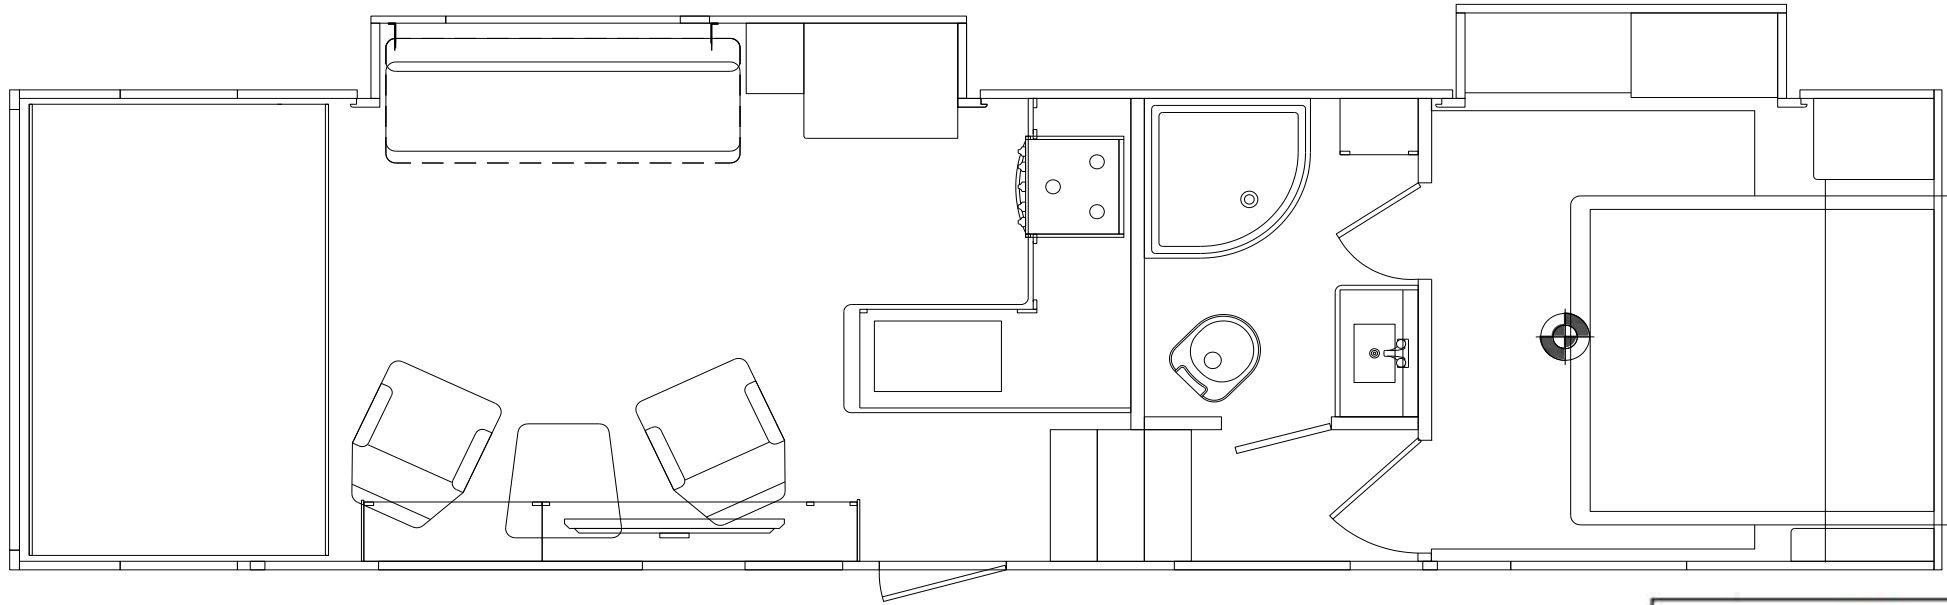

GENESIS
S U P R E M E

The Journey Begins...

2814BIKS – Exterior

102" Wide-Body, 16" Aluminum Alloy Wheels

2814BIKS — Floorplan & Specs

All product data, graphics, and photography in this document were as accurate as possible at time of publication. Subsequent refinements during the model year may be evident in the actual product. Genesis Supreme reserves the right to change colors, material, equipment and specifications without notice, and to add, modify or discontinue models shown in promotional materials. Standard/Optional Features and Specs may change without notice. Photographs of interiors & exteriors depicted on this website are strictly representational - colors, materials, appliances, fabrics, etc. may vary or change without notice. Unloaded vehicle weight and carrying capacity capacities will vary depending on optional equipment. Dry weight is measured from standard build and will vary with options. Weight of water, LP gas, fuel and options are not included in Cargo Capacity payload.

UNIT SPECS	
	2814BIKS
OVERALL LENGTH	34'-9"
GVWR (lbs)	14,000
DRY WEIGHT (lbs)	10,820
HITCH WEIGHT (lbs)	2,610
AXLE WEIGHT (lbs)	8,210
AXLE CAPACITY (lbs)	7,000
CARGO CAPACITY (lbs)**	3,180
TIRE SIZE	16"
FRESH WATER (GAL)	160
GRAY WATER (GAL)	50
BLACK TANK (GAL)	50
Note: Weights may change due to options added.	