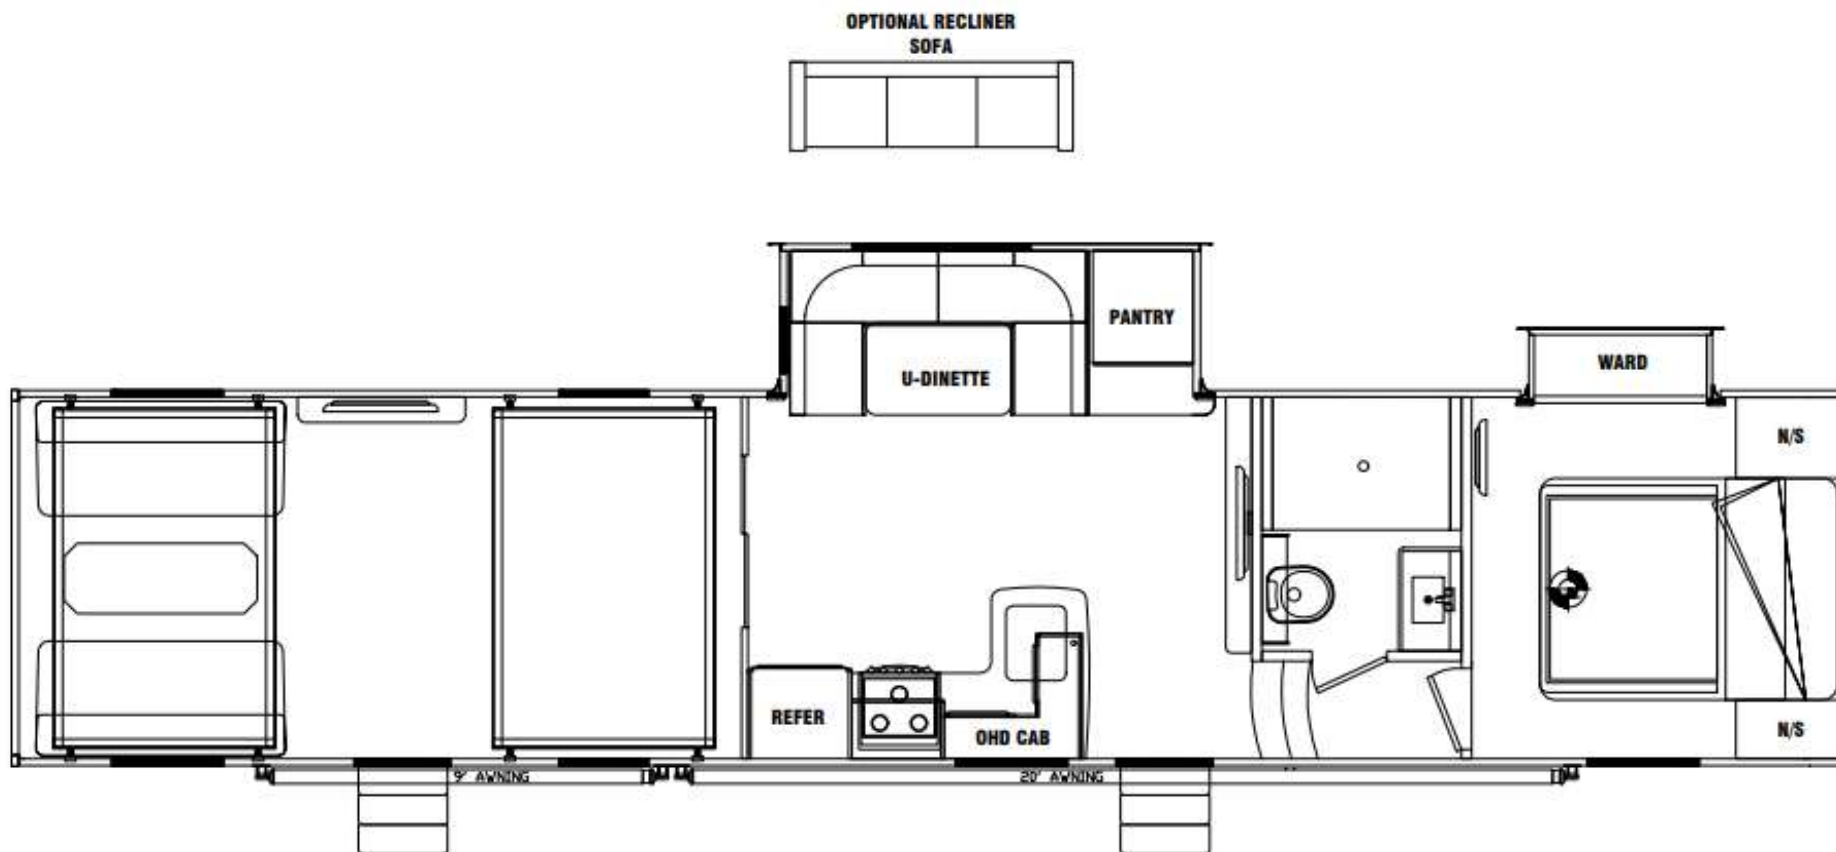

PRODUCT PRESENTATION – VCKS395

- **SUNSATION® Exterior Wall Laminate for Extreme UV Resistance and Color Stability**
- **102" Wide-Body Design**
- **12" I-Beam Chassis**
- **Flat Floor Wall-to-Wall / No Wheel Wells**
- **16" Deluxe Aluminum Alloy Wheels**
- **40" Living Room TV & Electric Fireplace w/Heat**
- **Optional 32" Bedroom TV**
- **Bedroom Slideout w/Vanity & Wardrobe**
- **3-Season Door/Glass Panel**
- **Garage Entertainment Center w/30" Fireplace**
- **On-Board Air Compressor/Tank Option**
- **Power Awning w/LED Light Strip**

**GENESIS
SUPREME**

The Journey Begins...

VCKS395 — EXTERIOR

102" Wide-Body, 16" Aluminum Alloy Wheels, Optional On-Board Air

VCKS395 — FLOORPLAN & SPECS

All product data, graphics, and photography in this document were as accurate as possible at time of publication. Subsequent refinements during the model year may be evident in the actual product. Genesis Supreme reserves the right to change colors, material, equipment and specifications without notice, and to add, modify or discontinue models shown in promotional materials. Standard/Optional Features and Specs may change without notice. Photographs of interiors & exteriors depicted on this website are strictly representational - colors, materials, appliances, fabrics, etc. may vary or change without notice. Unloaded vehicle weight and carrying capacity capacities will vary depending on optional equipment. Dry weight is measured from standard build and will vary with options. Weight of water, LP gas, fuel and options are not included in Cargo Capacity payload.

UNIT SPECS	
	VCKS395
OVERALL LENGTH	42'-4"
GVWR (lbs)	18,000
DRY WEIGHT (lbs)	13,987
HITCH WEIGHT (lbs)	2,952
AXLE WEIGHT (lbs)	11,035
AXLE CAPACITY (lbs) (Triple)	7,000
CARGO CAPACITY (lbs)**	4,013
TIRE SIZE	16
FRESH WATER (GAL)	160
BLACK TANK (GAL)	50
GRAY TANK(GAL)	50/40
Note: Weights may change due to options added.	