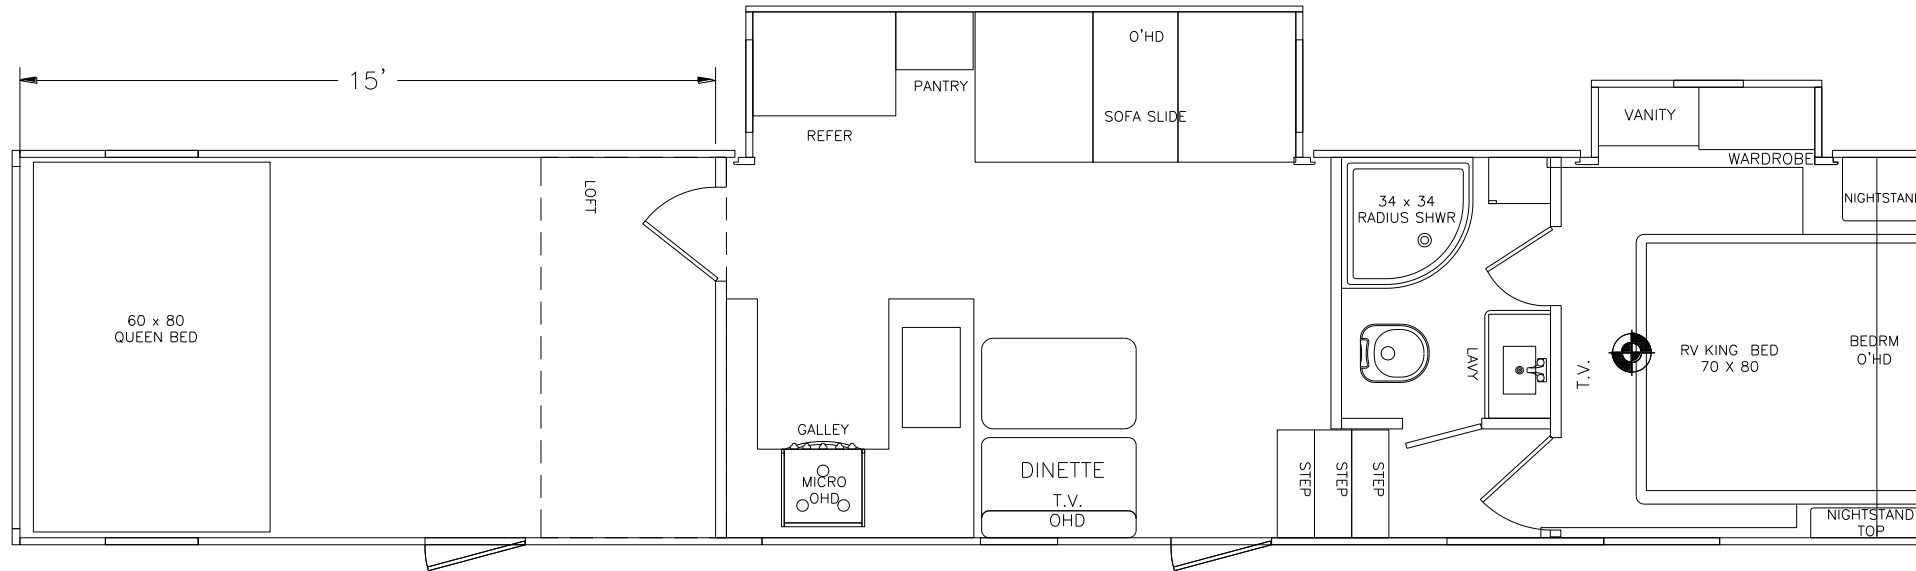

PRODUCT PRESENTATION — CK405 Limited XL

Garage Model

- **102" Wide-Body Design**
- **15' Garage w/Entry door**
- **Triple 7,000 lb. Axles**
- **16" Load Range G Tires**
- **Large Living Room w/Slideout**
- **40" TV/Electric Fireplace/Entertainment Center**
- **15K BTU AC w/Ducting**
- **Vanity/Wardrobe in Bedroom Slideout**
- **LED Interior Lighting Throughout**
- **20' Power Awning w/LED Light Strip**

GENESIS
SUPREME

The Journey Begins...

CK405 Limited XL Garage Model

Triple-Axle, Dual-Slideout, 15-Ft. Garage

CK405 Limited XL Floorplan & Specs

All product data, graphics, and photography in this document were as accurate as possible at time of publication. Subsequent refinements during the model year may be evident in the actual product. Genesis Supreme reserves the right to change colors, material, equipment and specifications without notice, and to add, modify or discontinue models shown in promotional materials. Standard/Optional Features and Specs may change without notice. Photographs of interiors & exteriors depicted on this website are strictly representational - colors, materials, appliances, fabrics, etc. may vary or change without notice. Unloaded vehicle weight and carrying capacity capacities will vary depending on optional equipment. Dry weight is measured from standard build and will vary with options. Weight of water, LP gas, fuel and options are not included in Cargo Capacity payload.