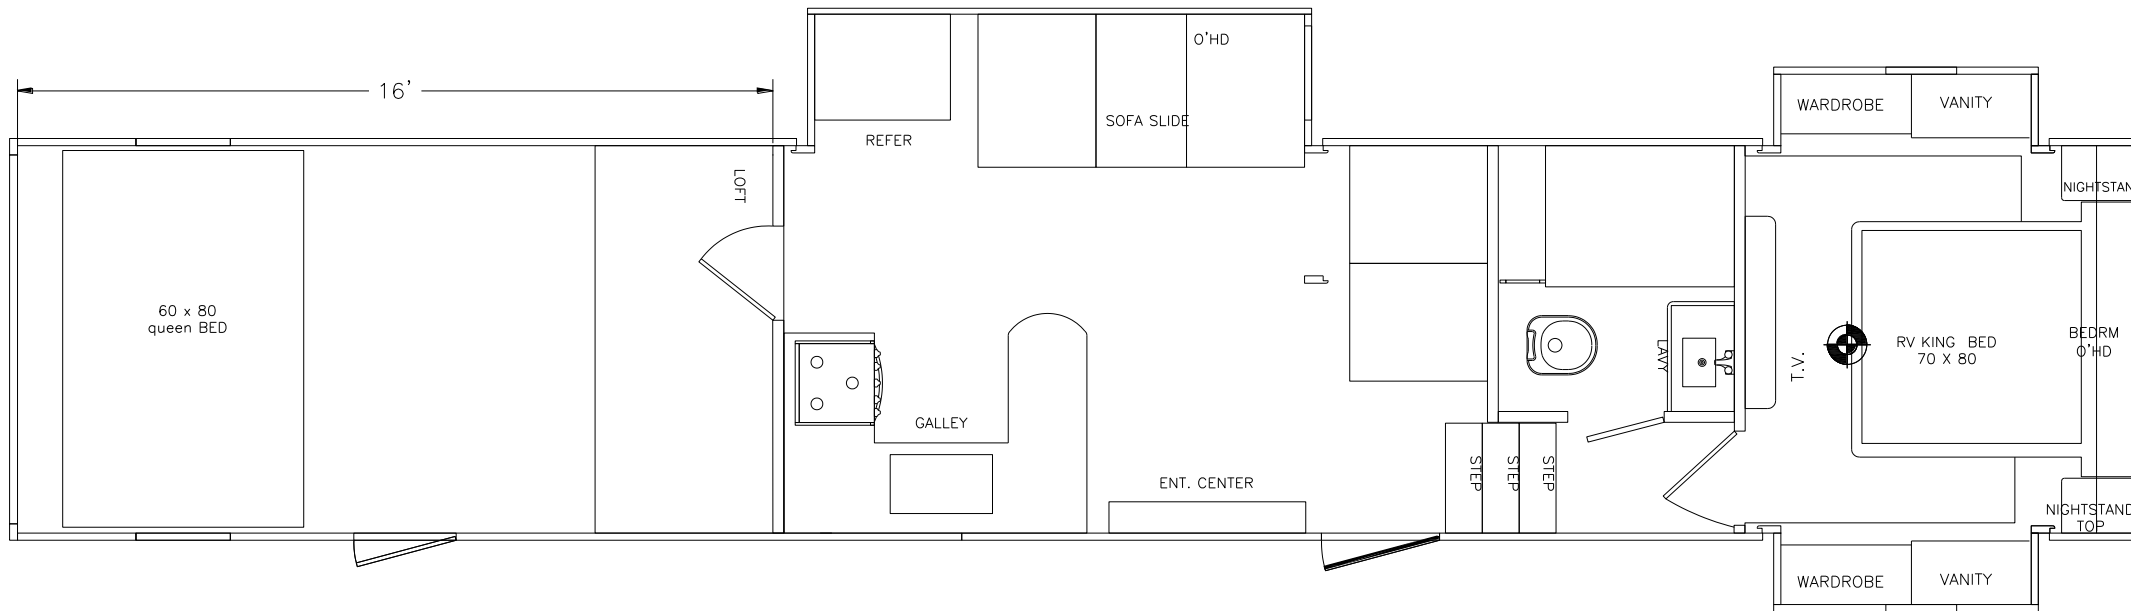

PRODUCT PRESENTATION — VCK4016

Garage Model

GENESIS
SUPREME

- **102" Wide-Body Design**
- **16' Garage w/Entry door**
- **Triple 7,000 Lb. Axles**
- **16" Load Range G Tires**
- **Large Living Room w/Slideout**
- **50" TV/Electric Fireplace/Entertainment Center**
- **15K BTU AC w/Ducting**
- **Dual Vanity/Wardrobe in Bedroom Slideout**
- **LED Interior Lighting Throughout**
- **20' Power Awning w/LED Light Strip**

The Journey Begins...

VCK4016 Garage Model

Triple-Axle, Dual-Slideout, 16-Ft. Garage

VCK4016 Floorplan & Specs

All product data, graphics, and photography in this document were as accurate as possible at time of publication. Subsequent refinements during the model year may be evident in the actual product. Genesis Supreme reserves the right to change colors, material, equipment and specifications without notice, and to add, modify or discontinue models shown in promotional materials. Standard/Optional Features and Specs may change without notice. Photographs of interiors & exteriors depicted on this website are strictly representational - colors, materials, appliances, fabrics, etc. may vary or change without notice. Unloaded vehicle weight and carrying capacity capacities will vary depending on optional equipment. Dry weight is measured from standard build and will vary with options. Weight of water, LP gas, fuel and options are not included in Cargo Capacity payload.

UNIT SPECS	
	CK4016
OVERALL LENGTH	46'5"
GVWR (lbs)	20,500 lbs
DRY WEIGHT (lbs)	15,910 lbs
HITCH WEIGHT (lbs)	4,050 lbs
AXLE WEIGHT (lbs)	11,880 lbs
AXLE CAPACITY (lbs)	7,000
CARGO CAPACITY (lbs)**	4,590 lbs
TIRE SIZE	16"
FRESH WATER (GAL)	160
GRAY WATER (GAL)	50
BLACK TANK (GAL)	50
Note: Weights may change due to options added.	